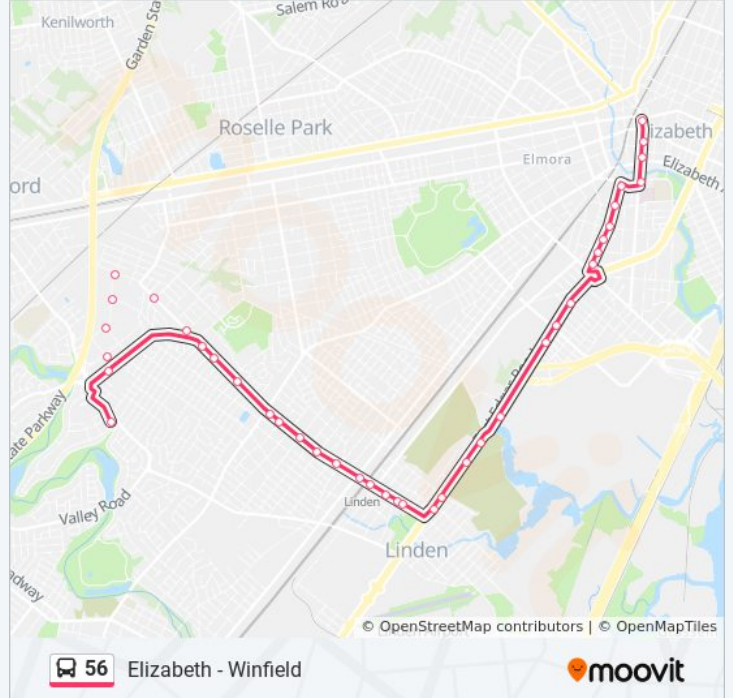

### Direction: Elizabeth Broad & Jersey

37 stops

[VIEW LINE SCHEDULE](#)

- Wavecrest Ave at Seafoam Ave
- Raritan Rd at Bradbury Ave
- Commerce Dr at Jackson Dr. South
- Commerce Dr at Moen Ave
- Commerce Dr at Jackson Dr. North
- Commerce Dr at Myrtle St
- Wood Ave at 5th Ave
- Wood Ave at Drapkin Ave
- North Wood Ave at Rosewood Ter
- North Wood Ave at Melrose Ter
- North Wood Ave at Princeton Rd
- Wood Ave at St Georges Ave
- Wood Ave at Gesner St
- Wood Ave at Curtis St
- Wood Ave at Elm St
- Wood Ave 65' S Of Knopfe St
- Wood Ave at Elizabeth Ave
- Wood Ave at Railroad Station
- Wood Ave at Morris Ave
- Wood Ave at Stimpson Ave
- Wood Ave at Wood Place

### 56 bus Info

**Direction:** Elizabeth Broad & Jersey

**Stops:** 37

**Trip Duration:** 32 min

**Line Summary:**

Edgar Rd at Clinton St  
 Edgar Rd at Woodlawn Ave  
 Edgar Rd at West Brook Dr  
 Edgar Rd at Gilchrist Ave  
 Us 1 & 9 at Park Ave  
 Edgar Rd at Bacheller Ave#  
 Edgar Rd at Gibbons Ct  
 Edgar Rd at Garden St  
 Edgar Rd at Lidgerwood Ave  
 Washington Ave at Grove St  
 Washington Ave at South St  
 Washington Ave at Pearl St  
 S Broad St at Pearl St  
 Broad St at Elizabeth Ave  
 Broad St at Caldwell Pl  
 Broad St at Jersey St

**Direction: Winfield**

34 stops

[VIEW LINE SCHEDULE](#)

Broad St at Jersey St  
 Broad St at Dickinson St  
 Rahway Ave at Broad St  
 Washington Ave at Pearl St  
 Washington Ave at South St  
 Washington Ave at Grove St  
 Edgar Rd at Garden St  
 Edgar Rd at South Elmora Ave  
 Edgar Rd at Kenneth Ave  
 Edgar Rd at Bacheller Ave  
 Us 1 & 9 at Park Ave  
 Edgar Rd at Industrial Lane  
 Edgar Rd at Clinton St

**56 bus Info**

**Direction:** Winfield

**Stops:** 34

**Trip Duration:** 32 min

**Line Summary:**

Wood Ave 250' N Of Edgar Rd.

Wood Ave at Wood Pl

Wood Ave at Morris Ave