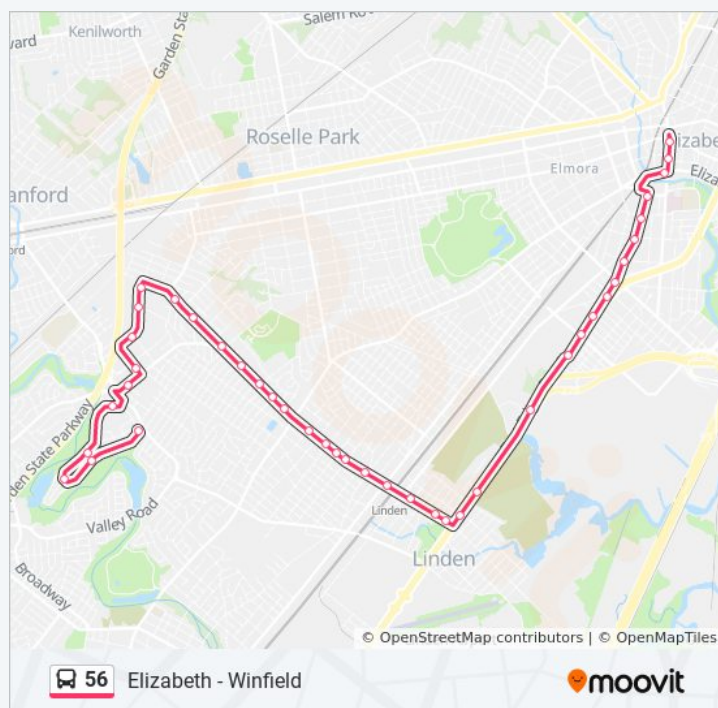

Wood Ave at Woodside Ave

Wood Ave at Brooklawn Ave

Wood Ave at Cedar Lane

Wood Ave at Raritan Rd

Wood Ave at 6th Ave

Wood Ave at Trinity Pl

Commerce Dr at Myrtle St

Commerce Dr at Jackson Dr. North

Commerce Dr at Moen Ave

Commerce Dr at Jackson Dr. South

Raritan Rd at Coleman Ave

Wavecrest Ave at Spray Terrace

Wavecrest Ave at Bob Wilson Pl

Wavecrest Ave at Riverview Ter

Seafoam Ave at John Velthoven Ter

Wavecrest Ave at Seafoam Ave

**Direction:** Winfield Via Industrial Pk

**Stops:** 39

**Trip Duration:** 35 min

**Line Summary:**

Bus time schedules and route maps are available in an online PDF at moovitapp.com. Use the [Moovit App](#) to see live bus times, train schedule or subway schedule, and step-by-step directions for all public transit in New York - New Jersey.