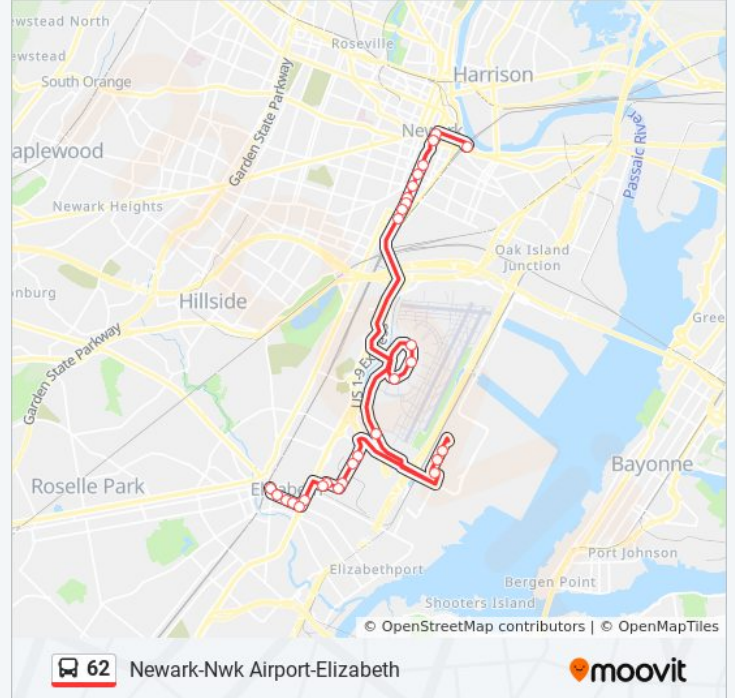

**62 bus Info**

**Direction:** Elizabeth Via EWR Terminals Airport South Area & Ikea-Exa

**Stops:** 30

**Trip Duration:** 58 min

**Line Summary:**

Ikea Dr at Ikea

Division St 300' S Of Dowd Ave

Division St at Fairmount Ave

Division St at Julia St

Anna St at Division St

Anna St at Henry St

Bond St at Henry St

Us-1 & 9 at Lafayette St

E Jersey St at Us-1 & 9

E Jersey St at Catherine St

E Jersey St at Madison Ave

E Jersey St at Jefferson Ave

Broad St at Jersey St

### Direction: Newark Airport All Terminals

14 stops

[VIEW LINE SCHEDULE](#)

Bus Lanes (Raymond Blvd Side)

Broad St at Academy St

Broad St at Market St

Broad St at Court St

Broad St at West Kinney St