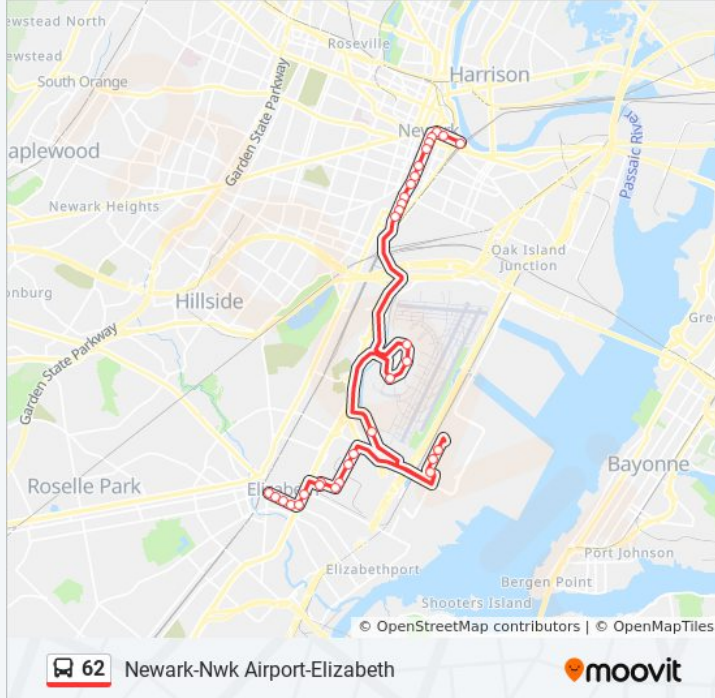

**Direction:** Newark Penn Sta EWR Terminals Ikea & Airport South Area-E

**Stops:** 33

**Trip Duration:** 50 min

**Line Summary:**

Earhart Dr at Metroplex Rd

Terminal A

Newark Airport Building #4 at Bus Hov Lane,  
Locat

Broad St at Walnut St

City Hall

Broad St at Market St

Broad St at Clinton St

Raymond Blvd at Broad St

Raymond Blvd at Mulberry St

Newark Penn Station

**Direction: Newark Penn Station Newark Airport  
All Terminals-Exact Fa**

27 stops

[VIEW LINE SCHEDULE](#)

E Jersey St at Broad St

E Jersey St at Jefferson Ave

E Jersey St at East Scott Pl

E Jersey St at Catherine St

Us-1 & 9 at East Jersey St

Us-1 & 9 at William St