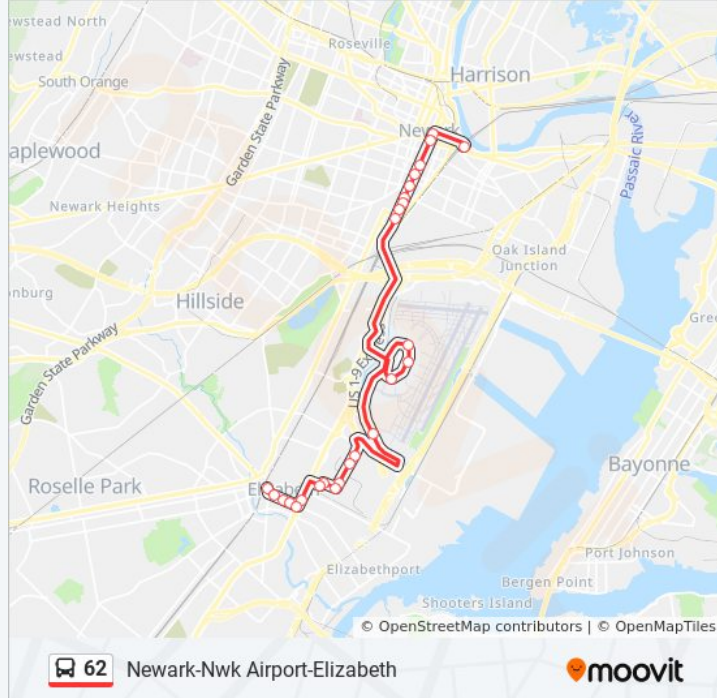

**62 bus Info**

**Direction:** Elizabeth Via EWR Terminals Airport South Area

**Stops:** 27

**Trip Duration:** 44 min

**Line Summary:**

Division St at Julia St

Anna St at Division St

Anna St at Henry St

Bond St at Henry St

Us-1 & 9 at Lafayette St

E Jersey St at Us-1 & 9

E Jersey St at Catherine St

E Jersey St at Madison Ave

E Jersey St at Jefferson Ave

Broad St at Jersey St

**Direction: Elizabeth Via EWR Terminals Airport South Area & Ikea-Exa**

30 stops

[VIEW LINE SCHEDULE](#)

Bus Lanes (Raymond Blvd Side)

Broad St at Academy St

Broad St at Market St

Broad St at Court St

Broad St at West Kinney St

Broad St at Camp Street