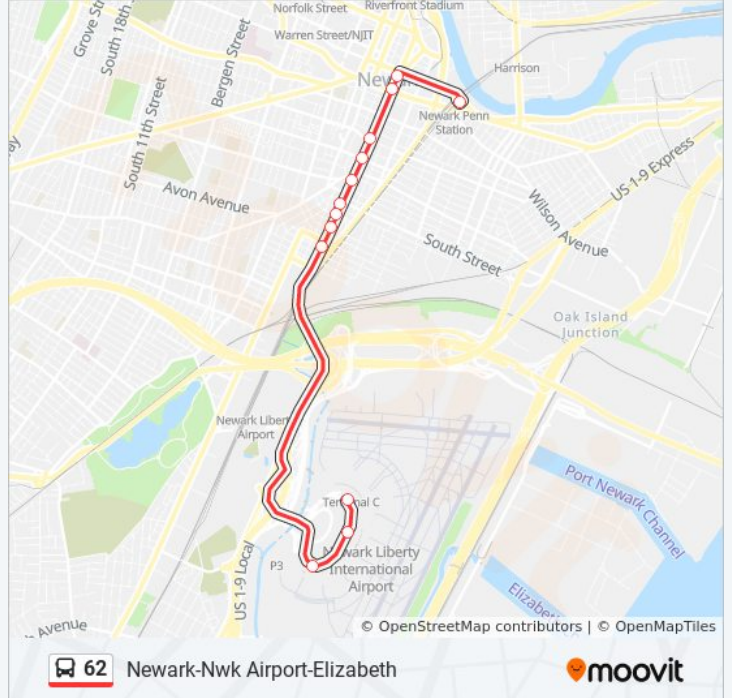

### 62 bus Info

**Direction:** Newark Airport All Terminals

**Stops:** 14

**Trip Duration:** 25 min

**Line Summary:**

**Direction: Newark Airport Terminals A-B-C South Airport**

15 stops

[VIEW LINE SCHEDULE](#)

Bus Lanes (Raymond Blvd Side)

Broad St at Academy St

Broad St at Market St

Broad St at Court St

Broad St at West Kinney St

Broad St at Camp Street

Broad St at South St

Broad St at Parkhurst St

Broad St at Murray St

Broad St at Wright St

Terminal A

Newark Airport Building #4 at Bus Hov Lane, Locat

Terminal B

Terminal C

Earhart Dr at Metroplex Rd

**62 bus Time Schedule**