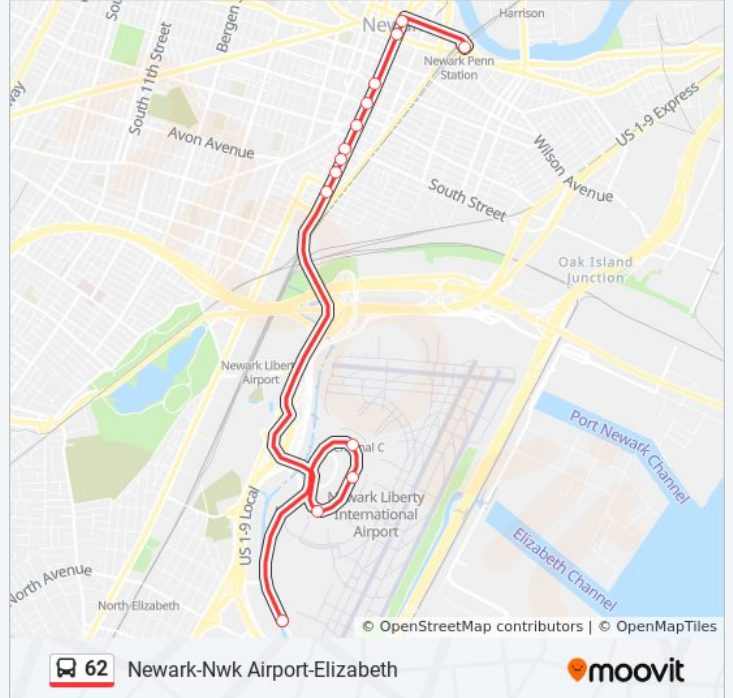

Broad St at Murray St

Broad St at Wright St

Terminal A

Newark Airport Building #4 at Bus Hov Lane, Locat

Terminal B

Terminal C

Earhart Dr at Metroplex Rd

**62 bus Time Schedule**

Newark Airport Terminals A-B-C South Airport Route Timetable:

Sunday	12:20 AM
Monday	12:30 AM
Tuesday	12:30 AM
Wednesday	12:30 AM
Thursday	12:30 AM
Friday	12:30 AM
Saturday	12:30 AM

**62 bus Info**

**Direction:** Newark Airport Terminals A-B-C South Airport

**Stops:** 15

**Trip Duration:** 31 min

**Line Summary:**

**Direction: Newark Penn Sta EWR Terminals Airport South Area-Exact Fa**

30 stops

[VIEW LINE SCHEDULE](#)

- E Jersey St at Broad St
- E Jersey St at Jefferson Ave
- E Jersey St at East Scott Pl
- E Jersey St at Catherine St
- Us-1 & 9 at East Jersey St
- Us-1 & 9 at William St
- Bond St at Henry St
- Henry St at Anna St
- Anna St at Division St
- Division St at Julia St
- Division St at Fairmount Ave
- Division St 250' S Of Dowd Ave
- Earhart Dr at Metroplex Rd
- Terminal A
- Newark Airport Building #4 at Bus Hov Lane, Locat
- Terminal B
- Terminal C