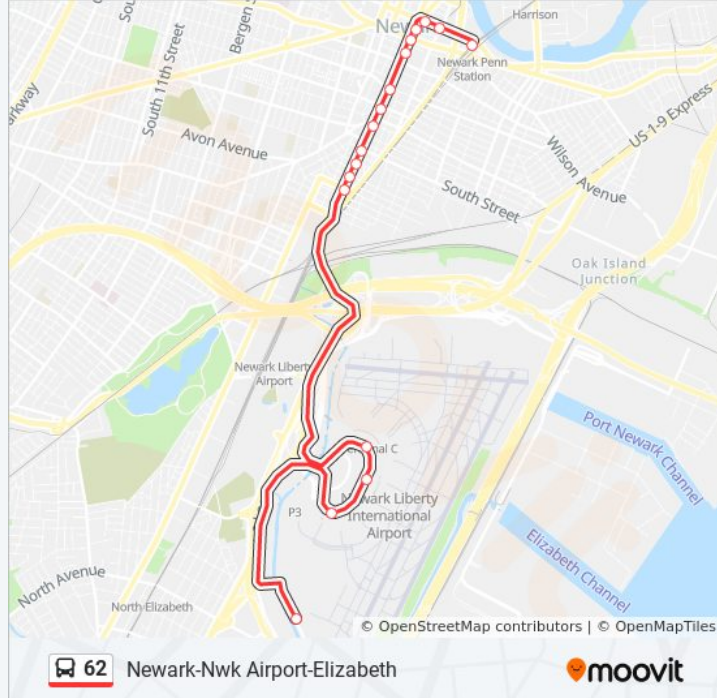

**62 bus Info**

**Direction:** Newark Penn Sta EWR Terminals Airport South Area-Exact Fa

**Stops:** 30

**Trip Duration:** 30 min

**Line Summary:**

Broad St at Emmet St

Broad St at Murray St

Broad St at Parkhurst St

Broad St at South St

Broad St at Camp St

Broad St at East Kinney St

Broad St at Walnut St

City Hall

Broad St at Market St

Broad St at Clinton St

Raymond Blvd at Broad St

Raymond Blvd at Mulberry St

Newark Penn Station

**Direction: Newark Penn Sta EWR Terminals  
Ikea & Airport South Area-E**

33 stops

[VIEW LINE SCHEDULE](#)

E Jersey St at Broad St

E Jersey St at Jefferson Ave