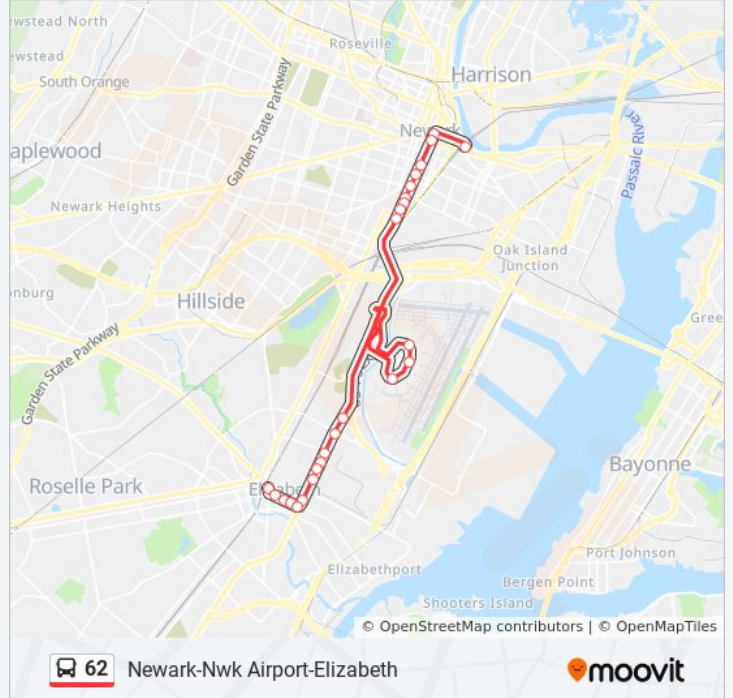

- Bus Lanes (Raymond Blvd Side)
- Broad St at Academy St
- Broad St at Market St
- Broad St at Court St
- Broad St at West Kinney St
- Broad St at Camp Street
- Broad St at South St
- Broad St at Parkhurst St
- Broad St at Murray St
- Broad St at Wright St
- Terminal A
- Newark Airport Building #4 at Bus Hov Lane, Locat
- Terminal B
- Terminal C
- Us-1 & 9 at Neck Ln
- Us-1 & 9 at North Ave
- Us-1 & 9 at Fairmount Ave
- Us-1 & 9 at Julia St
- Us-1 & 9 at Olive St

**62 bus Info**  
**Direction:** Elizabeth Via EWR Terminals  
**Stops:** 26  
**Trip Duration:** 44 min  
**Line Summary:**

Us-1 & 9 at Anna St

Us-1 & 9 at Lafayette St

E Jersey St at Us-1 & 9

E Jersey St at Catherine St

E Jersey St at Madison Ave

E Jersey St at Jefferson Ave

Broad St at Jersey St

**Direction: Elizabeth Via EWR Terminals Airport South Area**

27 stops

[VIEW LINE SCHEDULE](#)

Bus Lanes (Raymond Blvd Side)

Broad St at Academy St

Terminal A

Newark Airport Building #4 at Bus Hov Lane, Locat

Terminal B

Terminal C

Earhart Dr at Metroplex Rd

Division St 300' S Of Dowd Ave

Division St at Fairmount Ave

**62 bus Time Schedule**