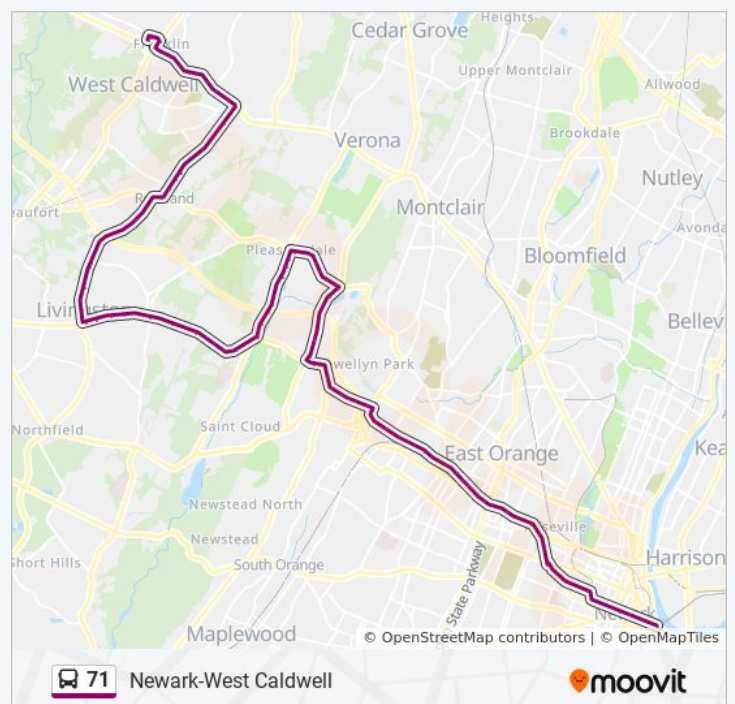

E Mt Pleasant Ave at Lafayette Dr
E Mt Pleasant Ave at Shrewsbury Drive
E Mt Pleasant Ave at Tiffany Drive
E Mt Pleasant Ave at Knollwood Drive
E Mt Pleasant Ave at Glendale Ave
N Livingston Ave at Plaza Place
Livingston Ave at Beverly Rd

Direction: Newark Penn Station

89 stops

[VIEW LINE SCHEDULE](#)

Kirkpatrick Lane at Bloomfield Ave
Essex Mall/Clinton Rd Stop
Clinton Rd at Passaic Ave
Bloomfield Ave 265'E Of Passaic Ave
Bloomfield Ave at Fairfield Ave
Bloomfield Ave at Melrose Pl
Bloomfield Ave at Lane Ave
Bloomfield Ave at Magnolia Lane
Bloomfield Ave 379'E Of Prospect St
Bloomfield Ave at Academy Rd
Bloomfield Ave at Brookside Ave
Bloomfield Ave at Roseland Ave
Roseland Ave at Oak Grove Rd#
Roseland Ave at Runnymede Rd#
Roseland Ave at Borough Pl#
Roseland Ave at Inwood Rd#
Roseland Ave at Belaire Dr#
Roseland Ave at Harrison Ave#
Eagle Rock Ave at Roseland Ave#
North Livingston Ave at Becker Farm Rd
N Livingston Ave at W McClellan Ave
N Livingston Ave at Bryant Drive

71 bus Time Schedule

Newark Penn Station Route Timetable:

Sunday	8:05 AM - 9:30 PM
Monday	5:50 AM - 10:57 PM
Tuesday	5:50 AM - 10:57 PM
Wednesday	5:50 AM - 10:57 PM
Thursday	5:50 AM - 10:57 PM
Friday	8:05 AM - 9:30 PM
Saturday	6:55 AM - 11:25 PM

71 bus Info

Direction: Newark Penn Station

Stops: 89

Trip Duration: 63 min

Line Summary: