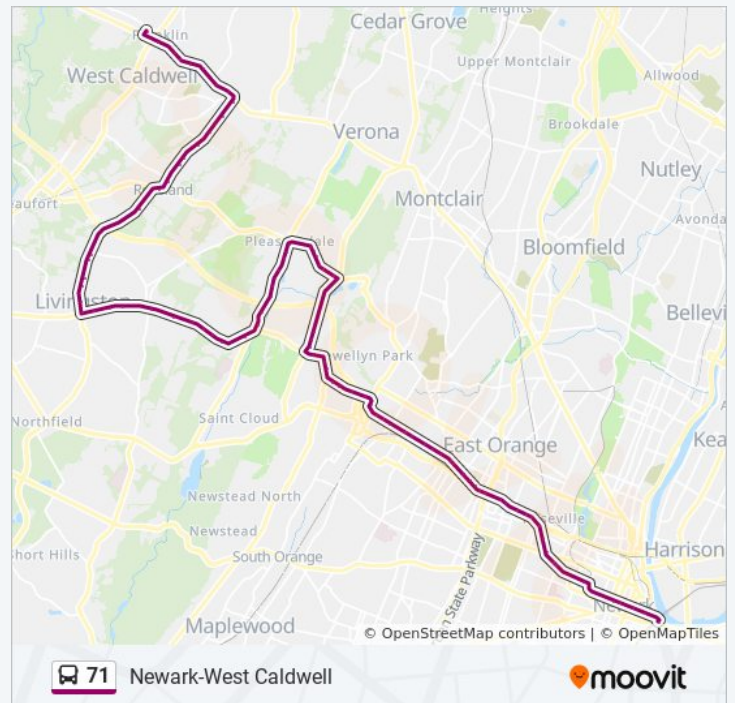

Bus Lanes (Raymond Blvd Side)

Raymond Blvd 170'W Of Mccarter Hwy

Raymond Blvd at Commerce Ct

Raymond Blvd at Washington St

Raymond Blvd at University St

Warren St at Wilsey St

W Market St at 1st St

W Market St at Fairmount Ave

W Market St at North 6th St

W Market St at Roseville Ave

W Market St at Gray St

Orange St at S 14th St

MI King Jr Blvd at 15th St

MI King Jr Blvd at Greenwood Ave

MI King Jr Blvd At North Grove St

MI King Jr Blvd at North Maple Ave

MI King Jr Blvd at North Munn Ave

MI King Jr Blvd at North Arlington Ave

MI King Jr Blvd At Winans St

MI King Jr Blvd At North Walnut St

MI King Jr Blvd at North Clinton St

MI King Jr Blvd At Halsted St

MI King Jr Blvd At Prospect St

Main St at Glenwood Ave

Main St at Hillyer St

Main St at Park St

Main St at North Center St

Main St at Day St

Main St 100' W Of High St

Main St 80' W Of Bell St

Erie Loop

Main St at Lindsley Ave

Mt Pleasant Ave at Gaston St

Monday	8:15 AM - 4:00 PM
Tuesday	8:15 AM - 4:00 PM
Wednesday	8:15 AM - 4:00 PM
Thursday	8:15 AM - 4:00 PM
Friday	6:52 AM - 6:46 PM
Saturday	6:20 AM - 8:37 PM

71 bus Info

Direction: W Caldwell

Stops: 90

Trip Duration: 59 min

Line Summary: