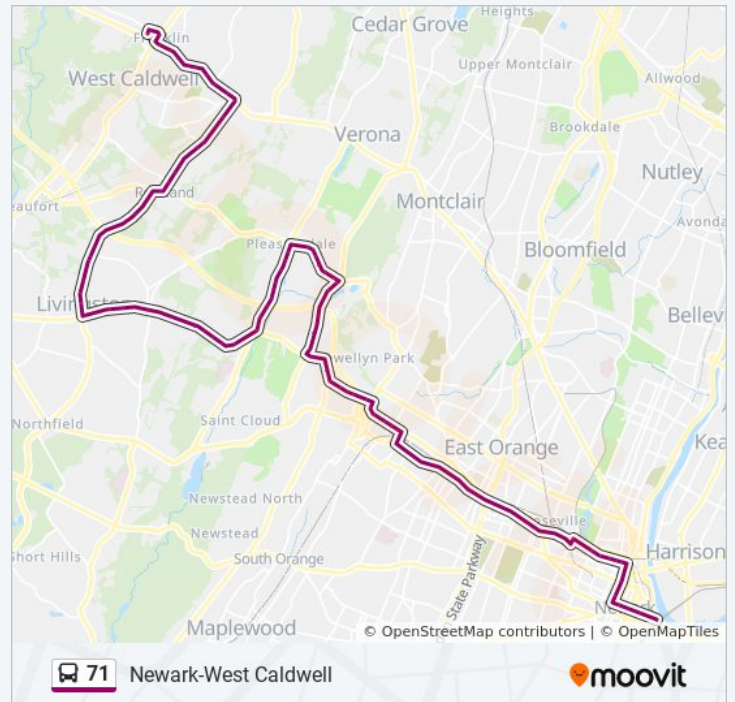

Mt Pleasant Ave at Skyline Dr

Pleasant Valley Way at Mt Pleasant Ave

Pleasant Valley Way at Elmwood Ave

Pleasant Valley Way 335'N Of Buckingham Rd

Pleasant Valley Way at Belle Terre Rd

Pleasant Valley Way at Wessman Dr

**Direction:** Express Nwrk-Penn Sta

**Stops:** 80

**Trip Duration:** 69 min

**Line Summary:**

Pleasant Valley Way at Hooper Ave

Pleasant Valley Way at Alisa Pl

Pleasant Valley Way at Stanford Ave

Pleasant Valley Way at Greenwood Ave