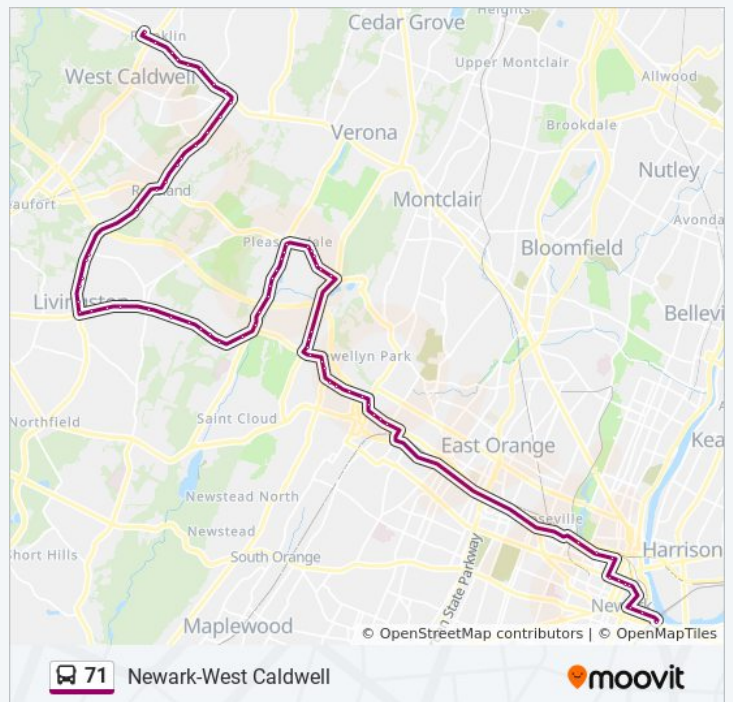

**71 bus Info**

**Direction:** Express West Caldwell

**Stops:** 72

**Trip Duration:** 58 min

**Line Summary:**

Prospect Ave at Guerino Pl

Eagle Rock Ave at Woodhull Ave

Eagle Rock Ave at Robertson Rd