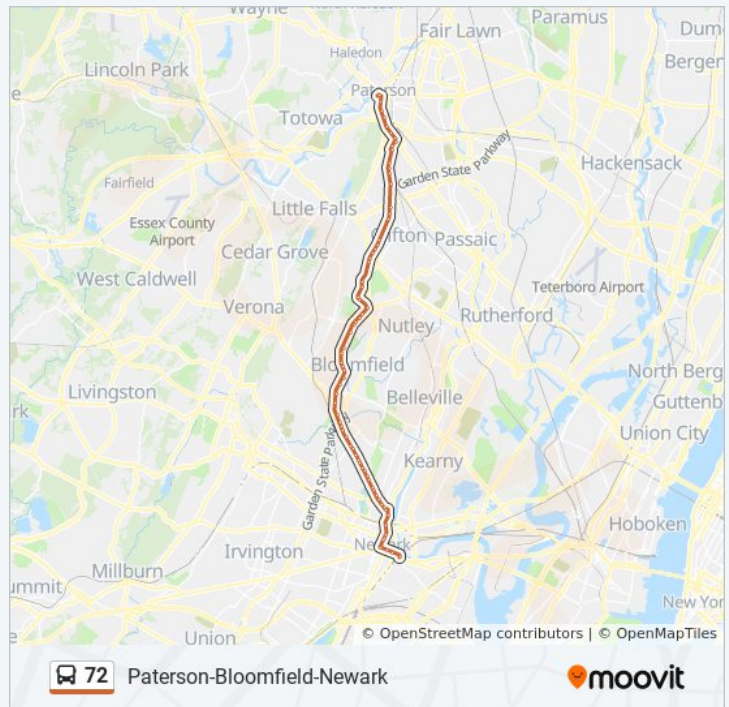

Bloomfield Ave at Ampere Pkwy

Bloomfield Ave at Grove St

Bloomfield Ave at Watsessing Ave

Bloomfield Ave at Berkeley Pl

Bloomfield Ave at Hill St

Bloomfield Ave at Newark Ave

Bloomfield Ave at Municipal Plaza

Saturday

12:15 AM - 10:25 PM

72 bus Info

Direction: Paterson Via Bloomfield Ave

Stops: 73

Trip Duration: 60 min

Line Summary:

Broad St at Hoover Ave