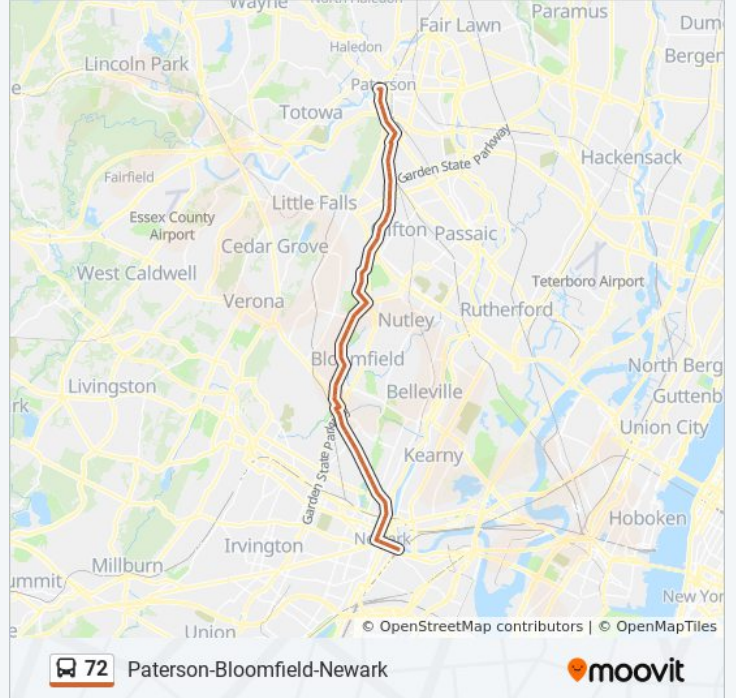

Direction: Newark Penn Station Via Bloomfield Ave
 81 stops
[VIEW LINE SCHEDULE](#)

- Broadway Bus Terminal
- Main St at Van Houten St
- Main St at Market St
- Main St at Grand St
- Main St at Rt 80 Ramp (Near Green St)
- Main St at Lackawanna Pl
- Main St at Mary St
- Main St at St Joseph's Univ Med Ctr
- Levine St at Courtland St
- Levine St at Pacific St
- Marshall St at Dakota St
- Broad St at Hazel St
- Broad St at Fenner Ave
- Broad St at Ivy Ct
- Broad St at Warren St#
- Broad St at Concord St
- Broad St at Elmwood Dr#
- Broad St 150'N Of Edison St
- Broad St at Grove St#
- Broad St at Colfax Ave
- Broad St at Van Houten Ave

72 bus Time Schedule

Newark Penn Station Via Bloomfield Ave Route
 Timetable:

| | |
|-----------|--------------------|
| Sunday | 5:55 AM - 11:00 PM |
| Monday | 4:35 AM - 11:15 PM |
| Tuesday | 4:35 AM - 11:15 PM |
| Wednesday | 4:35 AM - 11:15 PM |
| Thursday | 4:35 AM - 11:15 PM |
| Friday | 4:35 AM - 11:15 PM |
| Saturday | 5:35 AM - 11:25 PM |

72 bus Info

Direction: Newark Penn Station Via Bloomfield Ave
Stops: 81
Trip Duration: 62 min
Line Summary:

Broad St at Plymouth Rd#
Broad St at Greglawn Dr
Broad St at Green Lawn Ave
Broad St at Notch Rd
Broad St at Highview Dr
Broad St at Huemmer Terrace#
Broad St 233's Of Allwood Rd
Broad St at Haddonfield Rd
Broad St at Chittenden Rd
Broad St at Red Maple Ave
Broad St at Carol Pl
Broad St at Broadacres Dr
Broad St at West Passaic Ave
Broad St at Parkview Dr
Broad St at Watchung Ave
Broad St at Johnson Ave
Broad St 85' E Of Brookdale Gardens
Broad St at Sunset Ave
Broad St at Glen Ridge Pkwy
Broad St 921'W Of Glen Ridge Pkwy
Broad St at Bay Ave
Broad St at Warren St
Broad St at Baldwin St
Broad St at Pitt St
Broad St at Benson St
Broad St at Belleville Ave
Broad St at Liberty St
Franklin St at Fremont St
Franklin St at Municipal Plaza
Bloomfield Ave at Burroughs Place
Bloomfield Ave at Orange St
Bloomfield Ave at Ella St
Bloomfield Ave at Watsessing Ave