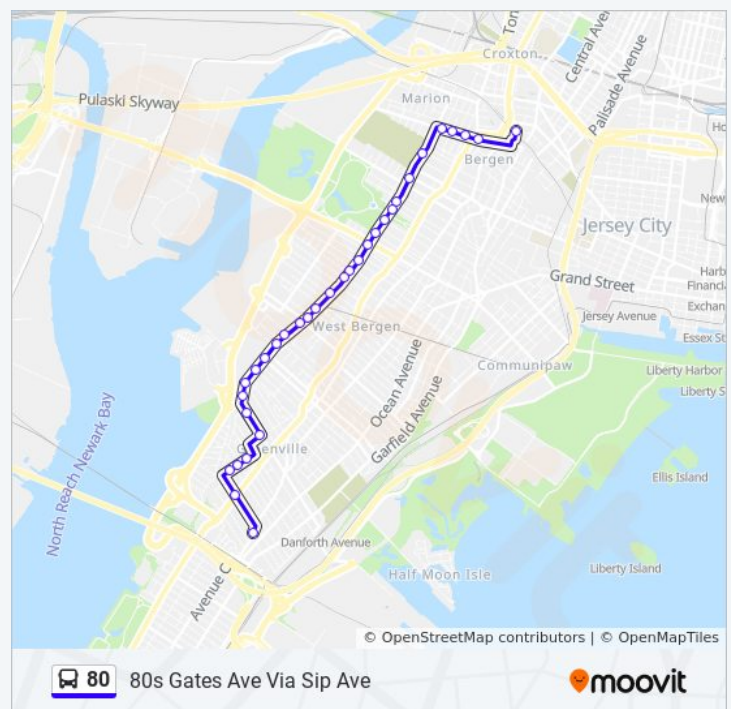

Direction: 80s Gates Ave Via Sip Ave

80 bus Time Schedule

32 stops

[VIEW LINE SCHEDULE](#)

- Journal Square Transportation Center
- Sip Ave at Tonnelle Ave
- Sip Ave at Garrison Ave
- Sip Ave at Van Wagenen Ave
- Sip Ave at Corbin Ave
- West Side Ave at Highland Ave
- West Side Ave at Fairmount Ave
- West Side Ave at Gautier Ave
- West Side Ave at Kensington Ave
- West Side Ave at Gifford Ave
- West Side Ave at Harrison Ave
- West Side Ave at Communipaw Ave
- West Side Ave at Clendenny Ave
- West Side Ave at Union St
- West Side Ave at Boyd Ave
- West Side Ave at Clarke Ave
- West Side Ave at Grant Ave
- West Side Ave at Pollock Ave
- West Side Ave at Fisk St
- West Side Ave at Carbon Pl
- West Side Ave at Stegman Pkwy
- West Side Ave at Woodlawn Ave
- West Side Ave at Van Nostrand Ave
- West Side Ave at Mcadoo Ave
- West Side Ave at Cator Ave
- Danforth Ave at Sullivan Dr
- Danforth Ave at Fowler Ave
- Romar Ave at Pearsall Ave
- Romar Ave at Bartholdi Ave
- Romar Ave at Neptune Ave
- Seaview Ave at Kennedy Blvd

80s Gates Ave Via Sip Ave Route Timetable:

Sunday	Not Operational
Monday	6:25 PM - 8:51 PM
Tuesday	6:25 PM - 8:51 PM
Wednesday	6:25 PM - 8:51 PM
Thursday	6:25 PM - 8:51 PM
Friday	Not Operational
Saturday	Not Operational

80 bus Info

Direction: 80s Gates Ave Via Sip Ave

Stops: 32

Trip Duration: 27 min

Line Summary:

Direction: 80s Gates Avenue Via Sip Avenue Via Journal Sq

45 stops

[VIEW LINE SCHEDULE](#)