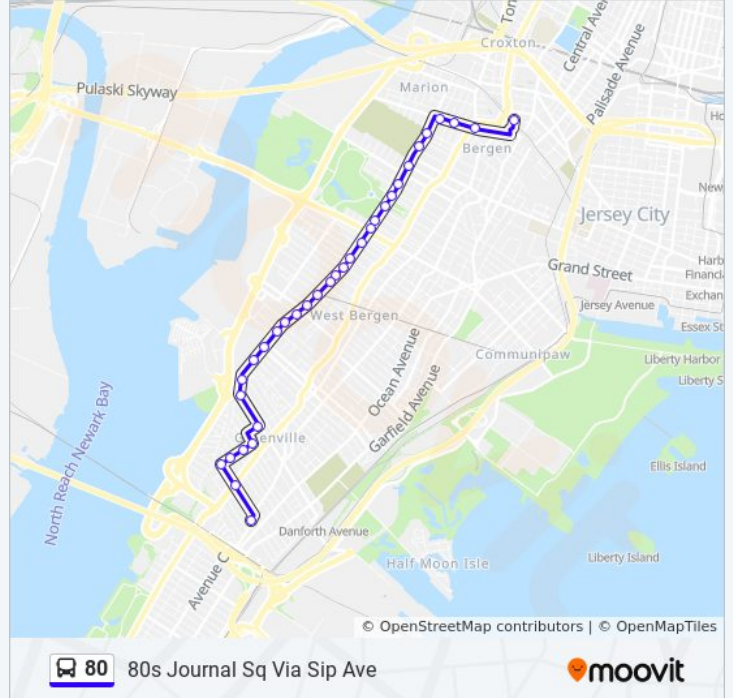

33 stops

[VIEW LINE SCHEDULE](#)

Old Bergen Rd at Gates Ave

Seaview Ave at Kennedy Blvd

Seaview Ave at Romar Ave

Romar Ave at Neptune Ave

Romar Ave at Pearsall Ave

Romar Ave at Greenville Ave

Sunday	Not Operational
Monday	5:39 AM - 8:11 PM
Tuesday	5:39 AM - 8:11 PM
Wednesday	5:39 AM - 8:11 PM
Thursday	5:39 AM - 8:11 PM
Friday	5:42 AM - 7:49 PM
Saturday	5:42 AM - 7:49 PM

80 bus Info

Direction: 80s Journal Sq Via Sip Ave

Stops: 33

Trip Duration: 24 min

Line Summary:

West Side Ave at Stegman Pkwy
 West Side Ave at Audubon Ave
 West Side Ave at Fisk St
 West Side Ave at Pollock Ave
 West Side Ave at Claremont Ave - Hblr
 West Side Ave at Ege Ave
 West Side Ave at Virginia Ave
 West Side Ave at Boyd Ave
 West Side Ave at Union St
 West Side Ave at Lexington Ave
 West Side Ave at Communipaw Ave
 West Side Ave at Harrison Ave
 West Side Ave at Gifford Ave
 West Side Ave at Kensington Ave
 West Side Ave at Fairview Ave
 West Side Ave at Fairmount Ave
 West Side Ave at Glenwood Ave
 West Side Ave at Stuyvesant Ave
 Sip Ave at Corbin Ave
 Sip Ave at Romaine Ave
 Sip Ave at Tonnelle Ave
 Journal Square Transportation Center

**Direction: 80s Society Hill Westside Ave
 Society Hill Sip Ave-Exact Far**

39 stops

[VIEW LINE SCHEDULE](#)

Montgomery St at Greene St
 Montgomery St at Washington St
 Montgomery Street 179
 C Columbus Drive at Grove St
 Newark Ave at Jersey Ave
 Newark Ave at 3rd St
 Newark Ave at Brunswick St