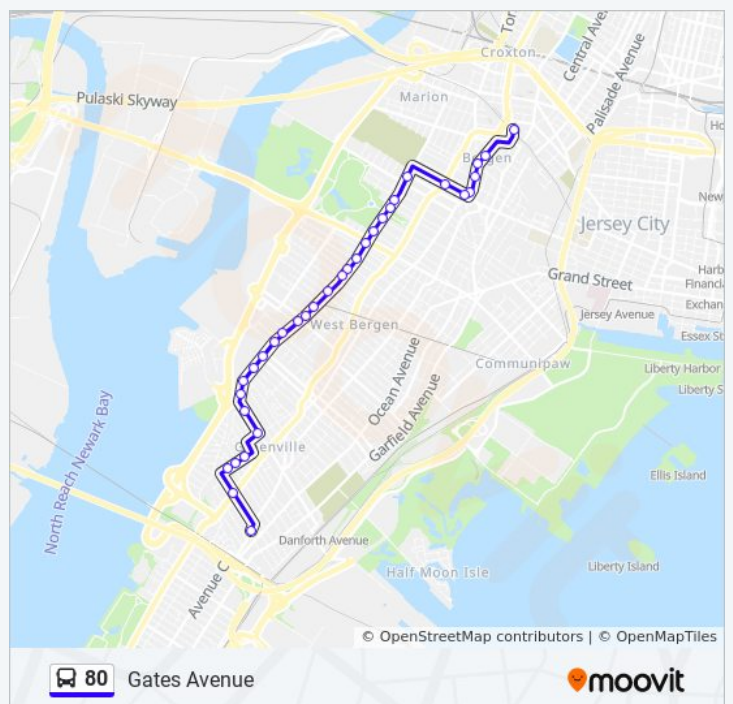

Gates Avenue Route Timetable:

Sunday	Not Operational
Monday	8:32 AM - 6:45 PM
Tuesday	8:32 AM - 6:45 PM
Wednesday	8:32 AM - 6:45 PM
Thursday	8:32 AM - 6:45 PM
Friday	Not Operational
Saturday	Not Operational

80 bus Info

Direction: Gates Avenue

Stops: 33

Trip Duration: 31 min

Line Summary:

West Side Ave at Mcadoo Ave

West Side Ave at Cator Ave

Danforth Ave at Sullivan Dr