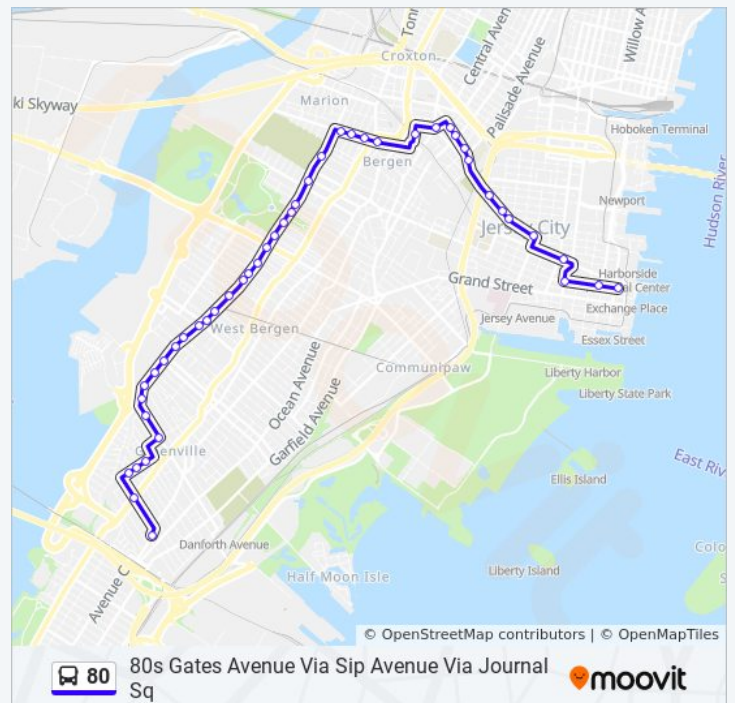

80 bus Info

Direction: 80s Gates Ave Via Sip Ave

Stops: 32

Trip Duration: 27 min

Line Summary:

Direction: 80s Gates Avenue Via Sip Avenue Via Journal Sq

45 stops

[VIEW LINE SCHEDULE](#)

80 bus Time Schedule

80s Gates Avenue Via Sip Avenue Via Journal Sq
Route Timetable:

Sunday	Not Operational
Monday	3:25 PM
Tuesday	3:25 PM
Wednesday	3:25 PM
Thursday	3:25 PM
Friday	Not Operational
Saturday	Not Operational

80 bus Info

Direction: 80s Gates Avenue Via Sip Avenue Via Journal Sq

Stops: 45

Trip Duration: 49 min

Line Summary:

West Side Ave at Boyd Ave

West Side Ave at Clarke Ave

West Side Ave at Grant Ave

33 stops

[VIEW LINE SCHEDULE](#)

Old Bergen Rd at Gates Ave

Seaview Ave at Kennedy Blvd

Seaview Ave at Romar Ave

Romar Ave at Neptune Ave

Romar Ave at Pearsall Ave

Romar Ave at Greenville Ave