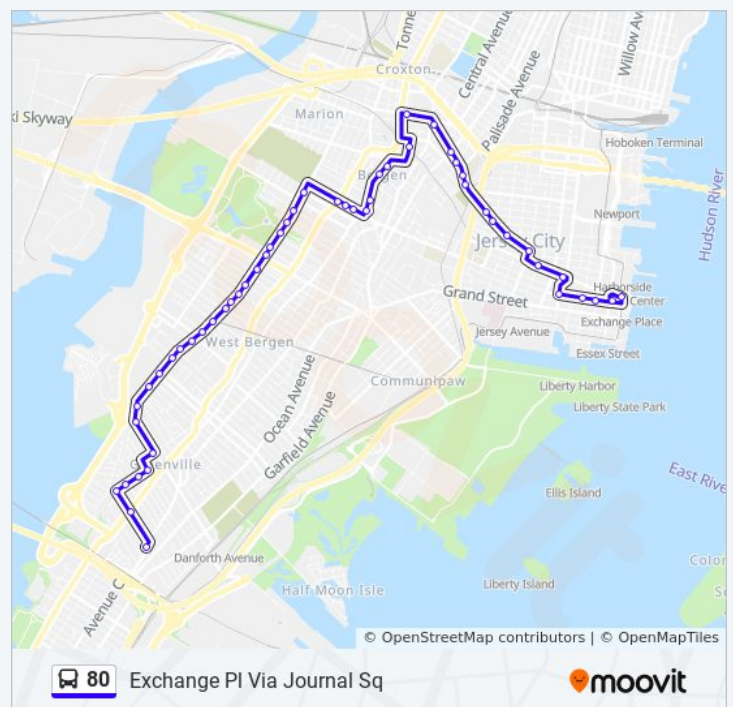

Direction: Exchange PI Via Journal Sq

51 stops

[VIEW LINE SCHEDULE](#)

- Old Bergen Rd at Gates Ave
- Seaview Ave at Kennedy Blvd
- Seaview Ave at Romar Ave
- Romar Ave at Neptune Ave
- Romar Ave at Pearsall Ave
- Romar Ave at Greenville Ave
- Fowler Ave at Danforth Ave
- Danforth Ave at West Side Ave
- West Side Ave at Cator Ave
- West Side Ave at Van Nostrand Ave
- West Side Ave at Woodlawn Ave
- West Side Ave at Stegman Pkwy
- West Side Ave at Audubon Ave
- West Side Ave at Fisk St
- West Side Ave at Pollock Ave
- West Side Ave at Claremont Ave - Hblr
- West Side Ave at Ege Ave
- West Side Ave at Virginia Ave
- West Side Ave at Boyd Ave
- West Side Ave at Union St
- West Side Ave at Lexington Ave
- West Side Ave at Communipaw Ave
- West Side Ave at Harrison Ave
- West Side Ave at Gifford Ave
- West Side Ave at Kensington Ave
- West Side Ave at Fairview Ave
- West Side Ave at Fairmount Ave
- Montgomery St at JFK Blvd
- Montgomery St at Britton St
- Montgomery St at Boland St

80 bus Time Schedule

Exchange PI Via Journal Sq Route Timetable:

Sunday	5:45 AM - 11:00 PM
Monday	4:10 AM - 11:55 PM
Tuesday	4:10 AM - 11:55 PM
Wednesday	4:10 AM - 11:55 PM
Thursday	4:10 AM - 11:55 PM
Friday	5:20 AM - 11:50 PM
Saturday	5:20 AM - 11:50 PM

80 bus Info

Direction: Exchange PI Via Journal Sq

Stops: 51

Trip Duration: 52 min

Line Summary: