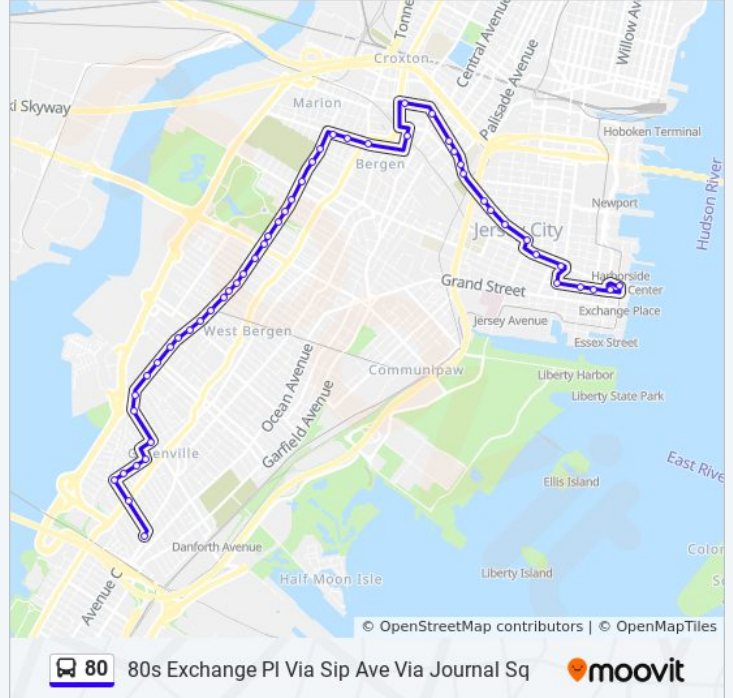

80 bus Info

Direction: 80s Exchange PI Via Sip Ave Via Journal Sq

Stops: 49

Trip Duration: 43 min

Line Summary:

West Side Ave at Boyd Ave
 West Side Ave at Union St
 West Side Ave at Lexington Ave
 West Side Ave at Communipaw Ave
 West Side Ave at Harrison Ave
 West Side Ave at Gifford Ave
 West Side Ave at Kensington Ave
 West Side Ave at Fairview Ave
 West Side Ave at Fairmount Ave
 West Side Ave at Glenwood Ave
 West Side Ave at Stuyvesant Ave
 Sip Ave at Corbin Ave
 Sip Ave at Romaine Ave
 Sip Ave at Tonnelle Ave
 Journal Square Transportation Center
 Newark Ave at JFK Blvd
 Newark Ave at Summit Ave
 Newark Ave at Oakland Ave, County Building
 Newark Ave at Chestnut Ave
 Newark Ave at Pavonia Ave#
 Newark Ave at Waldo Ave
 Newark Ave at Merseles St
 Newark Ave at Fourth St
 Newark Ave at Monmouth St
 Newark Ave at Jersey Ave
 C Columbus Drive at Grove St
 Montgomery Street 179
 Montgomery St at Warren St
 Montgomery St at Washington St
 C Columbus Drive at Hudson St
 Montgomery St at Greene St