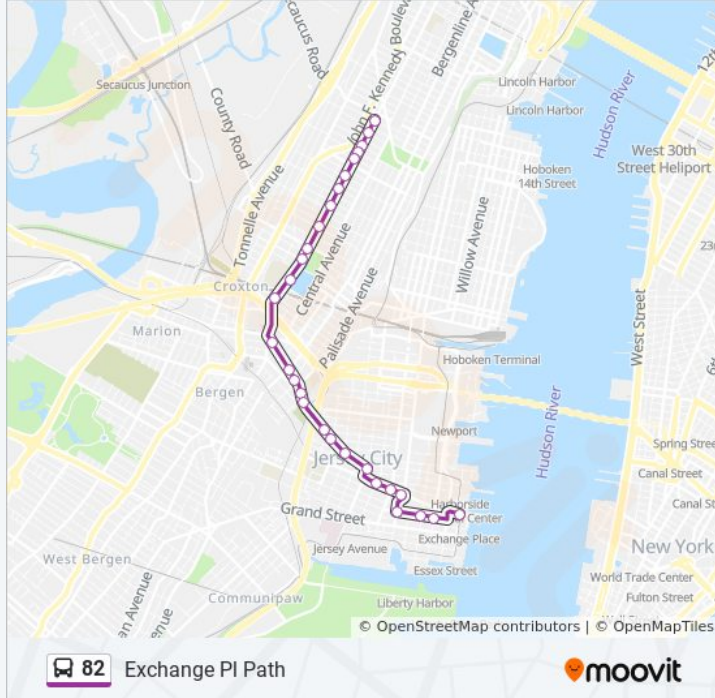

Exchange PI Path

Get The App

The 82 bus line (Exchange PI Path) has 2 routes. For regular weekdays, their operation hours are:
 (1) Exchange PI Path: 6:40 AM - 8:30 AM (2) Union City Summit & Hague St: 3:00 PM - 6:25 PM
 Use the Moovit App to find the closest 82 bus station near you and find out when is the next 82 bus arriving.

82 bus Info
Direction: Exchange PI Path
Stops: 27
Trip Duration: 29 min
Line Summary:

- Summit Ave at Hague St
- Summit Ave at Grace St
- Summit Ave at Irving St
- Summit Ave at North St
- Summit Ave at Graham St
- Summit Ave at Bleeker St
- Summit Ave at Thorne St
- Summit Ave at Bowers St
- Summit Ave at Hutton St
- Summit Ave at Manhattan Ave
- Summit Ave at Carlton Ave
- Summit Ave 240'N Of Troy St
- Summit Ave at Beacon Ave
- Newark Ave at Summit Ave
- Newark Ave at Oakland Ave, County Building
- Newark Ave at Chestnut Ave
- Newark Ave at Pavonia Ave#
- Newark Ave at Waldo Ave
- Newark Ave at Merseles St
- Newark Ave at Fourth St
- Newark Ave at Monmouth St
- Newark Ave at Jersey Ave

C Columbus Drive at Grove St
 Montgomery Street 179
 Montgomery St at Warren St
 Montgomery St at Washington St
 C Columbus Drive at Hudson St

Direction: Union City Summit & Hague St

25 stops

[VIEW LINE SCHEDULE](#)

82 bus Info

Direction: Union City Summit & Hague St

Stops: 25

Trip Duration: 35 min

Line Summary:

Summit Ave at Griffith St

Summit Ave at Bowers St

Summit Ave at South St