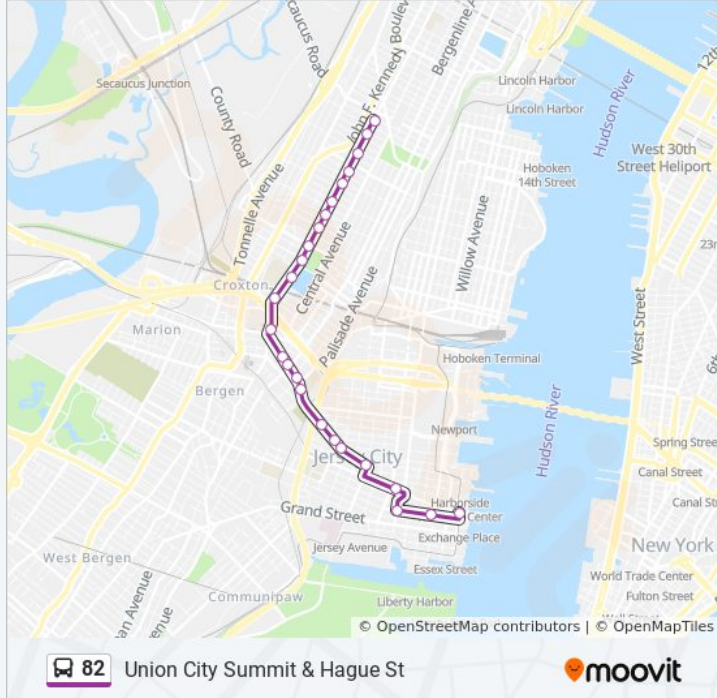

Summit Ave at Griffith St

Summit Ave at Bowers St

Summit Ave at South St

Summit Ave at Paterson St

Summit Ave at North St

Summit Ave at Grace St

Summit Ave at Hague St

82 bus time schedules and route maps are available in an offline PDF at moovitapp.com. Use the [Moovit App](#) to see live bus times, train schedule or subway schedule, and step-by-step directions for all public transit in New York - New Jersey.

[About Moovit](#) • [MaaS Solutions](#) • [Supported Countries](#) • [Mooviter Community](#)

© 2024 Moovit - All Rights Reserved

Check Live Arrival Times