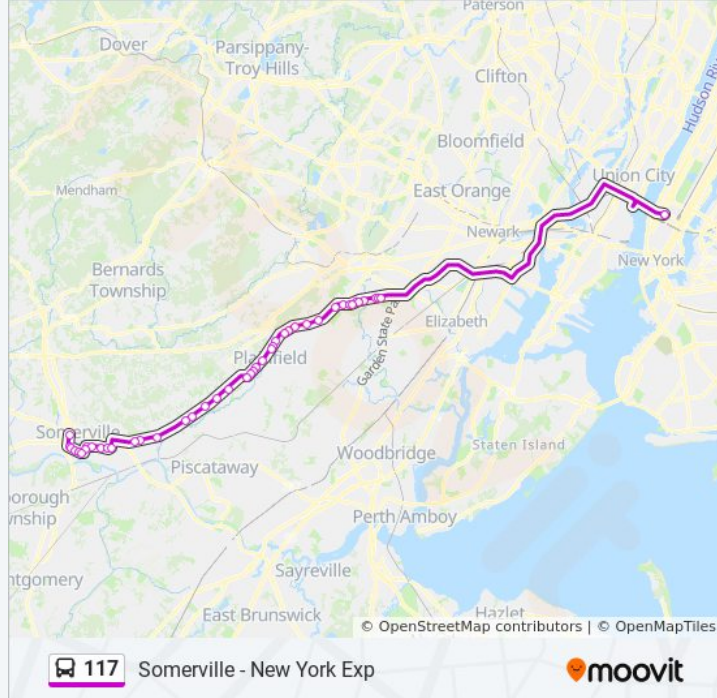

117 bus Info

Direction: New York Rt 22 Express

Stops: 46

Trip Duration: 97 min

Line Summary:

Mountain Ave at Norwood Ave

Mountain Ave at Oneida Ave

Mountain Ave at Farragut Rd

Mountain Ave at Graybar Dr

Rt-22 at Willow Ave

Rt-22 at Haven Ave

Us-22 at Union Ave

Rt-22 at Byrd Ave

Rt-22 at Victor St

Rt-22 80'E Of Glenside Ave.

Us-22 & Lawrence Ave

Rt-22 at New Providence Rd

Us-22 at Mill Ln

Us-22 70'E Of Dundar Rd

Us-22 450'E Of S Springfield Ave

Us-22 at Lawrence Rd

Us-22 at Fadam Rd

Us-22 1150'E Of Fadam Rd

Us-22 1700'W Of Jefferson Ave

Us-22 at Springfield Rd

Us-22 at Michigan Ave

Us-22 560'W Of Ball Ave

Port Authority Drop Off

Port Authority Bus Terminal

Direction: Somerville Rt 22 Express

44 stops

[VIEW LINE SCHEDULE](#)