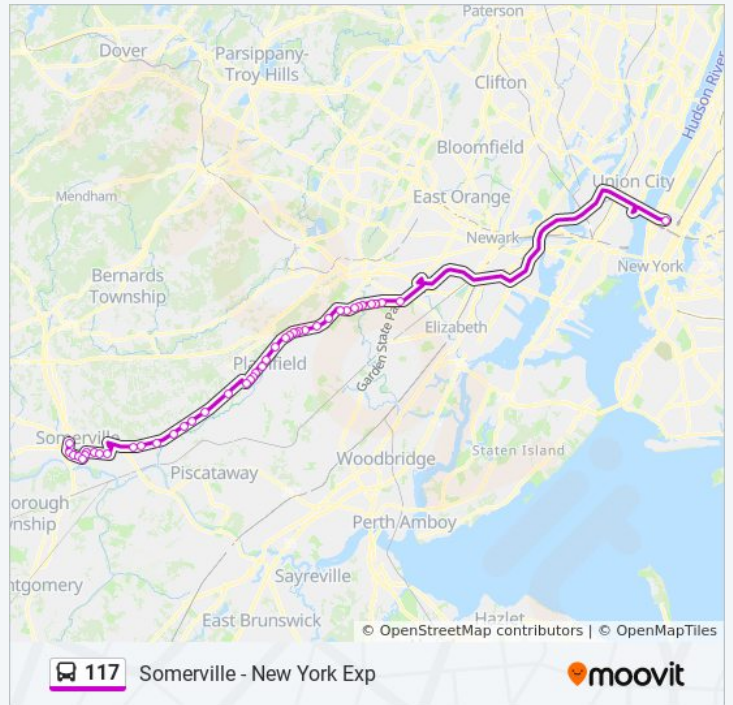

Mountain Ave at Graybar Dr

Rt-22 at Willow Ave

Rt-22 at Haven Ave

Us-22 at Union Ave

Rt-22 at Byrd Ave

Rt-22 at Victor St

Rt-22 80'E Of Glenside Ave.

Us-22 & Lawrence Ave

Us-22 at Springfield Rd

Us-22 at Michigan Ave

Us-22 560'W Of Ball Ave

Port Authority Drop Off

Port Authority Bus Terminal

Direction: Somerville Rt 22 Express

44 stops

[VIEW LINE SCHEDULE](#)

- Us-22 1700'W Of Monroe St N
- Us-22 at Brown Ave
- Us-22 360'E Of Hillside Ave
- Us-22 300'E Of S Springfield Ave
- Mountain Ave at Rt 22
- Us-22 250'E Of Central Ave
- Rt-22 at New Providence Rd
- Us-22 at Lawrence Ave U-Turn
- Us-22 at Robin Hood Rd
- Us-22 100'E Of Dickens Ln
- Rt-22 at Mountain Ave
- Rt-22 1000' W Of Glenside Ave.
- Rt-22 at Harding Rd
- Us-22 at Union Ave
- Us-22 170'W Of Terrill Rd
- Mountain Ave at Graybar Drive
- Mountain Ave at Farragut Rd
- Mountain Ave at Oneida Ave
- Mountain Ave at North Dr
- Mountain Ave at Watchung Ave
- Rt-22 at West End Ave
- Rt-22 at Washington Ave#
- Rt-22 at Warrentville Rd#
- Rt-22 at Cramer Ave#
- Rt-22 at King George Rd
- Rt-22 at Mountain Ave#
- Rt-22 at Vosseller Ave#
- Rt-22 at Thompson Ave#
- Union Ave at Morgan Ln
- Union Ave at Adamsville Rd
- Union Ave at Monroe St
- N Gaston Ave at William St
- N Gaston Ave at E Cliff St

117 bus Info

Direction: Somerville Rt 22 Express

Stops: 44

Trip Duration: 88 min

Line Summary:

E Main St at Park Ave

Main St at Grove St

W Main St at Maple St