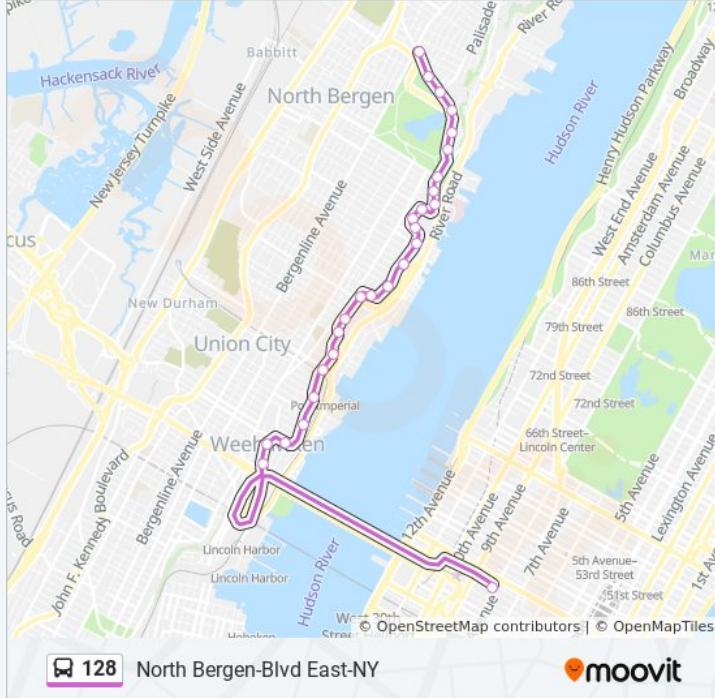

 128

North Bergen-Blvd East-NY

Get The App

The 128 bus line (North Bergen-Blvd East-NY) has 2 routes. For regular weekdays, their operation hours are:
 (1) New York: 4:35 AM - 2:48 PM(2) North Bergen Via Blvd East: 12:08 AM - 11:45 PM
 Use the Moovit App to find the closest 128 bus station near you and find out when is the next 128 bus arriving.

128 bus Info

Direction: New York

Stops: 31

Trip Duration: 35 min

Line Summary:

Boulevard East at Fulton St
 Boulevard East at Columbia Terr
 Boulevard East at Hudson Pl
 Boulevard East at Bonn Pl
 Blvd East at Highwood Terr
 Boulevard East 775's Of Jefferson St. Steps
 Boulevard East at North Marginal Rd
 Port Authority Drop Off
 Port Authority Bus Terminal

128 bus Info

Direction: North Bergen Via Blvd East

Stops: 28

Trip Duration: 31 min

Line Summary:

Blvd East at 74th St

Boulevard East at 75th St

Boulevard East 7623

County Road 693 7855

Boulevard East 8350

Boulevard East 528'N Of Riverview Dr. N

Woodcliff Ave at Wall St

Woodcliff Avenue 56

Woodcliff Ave at Palisade Plaza

Fairview Ave at Grant St

128 bus time schedules and route maps are available in an offline PDF at moovitapp.com. Use the [Moovit App](#) to see live bus times, train schedule or subway schedule, and step-by-step directions for all public transit in New York - New Jersey.