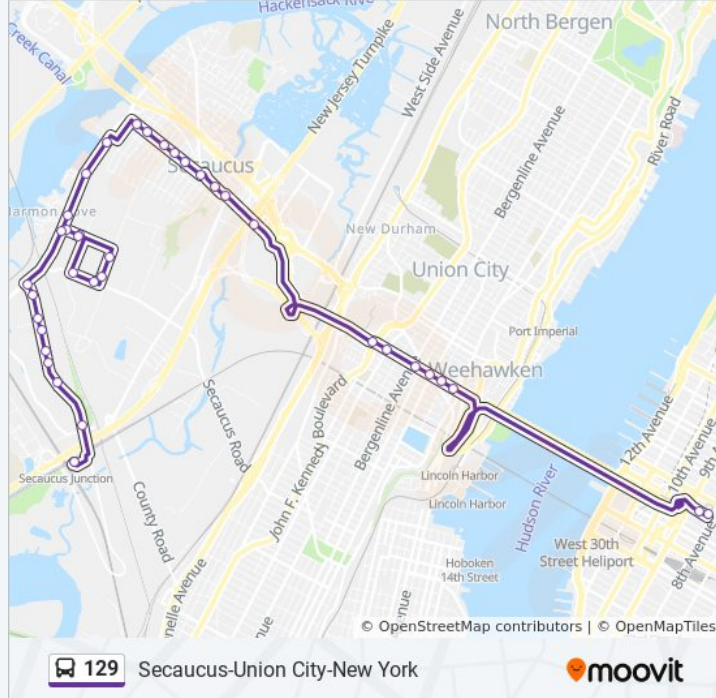

Paterson Plank Rd at NJ Tpke Exit 16e

30th St at JFK Blvd

30th St at Summit Ave

30th St at Bergenline Ave

30th St at Palisade Ave

30th St at Hudson Ave

30th St at Pleasant Ave

Port Authority Drop Off

Port Authority Bus Terminal

Direction: Secaucus Junction

33 stops

[VIEW LINE SCHEDULE](#)

Port Authority Bus Terminal

31st St at Hudson Ave

31st St at Palisade Ave

31st St at Bergenline Ave