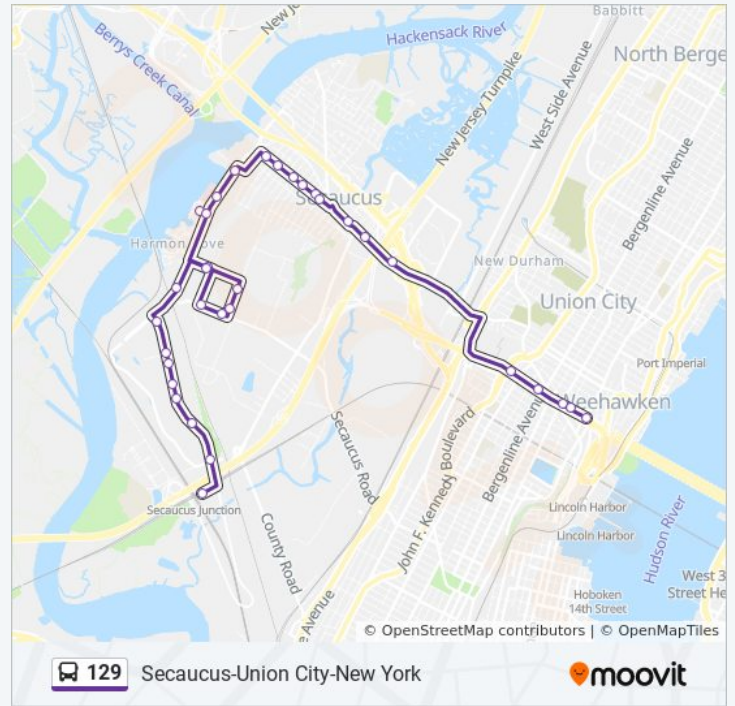

Sunday	Not Operational
Monday	5:50 AM - 10:45 PM
Tuesday	5:50 AM - 10:45 PM
Wednesday	5:50 AM - 10:45 PM
Thursday	5:50 AM - 10:45 PM
Friday	Not Operational
Saturday	Not Operational

129 bus Info

Direction: Secaucus Junction

Stops: 33

Trip Duration: 34 min
Line Summary:

- Front St at First St
- Front St at Third St
- Front St at Fifth St
- Front St at Hudson Ave
- Front St at Ninth St
- Meadowlands Pkwy at Harmon Plz(Outlets)
- Meadowlands Pkwy 425'N Of Cove Ct
- Harmon Cove Townhouses (Club House)#
- Meadowlands Parkway at Cove Court (Sb)
- Harmon Cove Towers (Under Building)
- American Way 225' W Of Hartz Way
- Enterprise Ave at American Way
- Enterprise Ave at Secaucus Rd
- Enterprise Ave at Secaucus Rd
- Secaucus Road at Hartz Way
- American Way at Hartz Way
- Seaview Dr at Meadowlands Pkwy
- Seaview Dr at Venture Way
- Seaview Dr 250' E Of Venture Way
- Seaview Dr 728' E Of Venture Way
- Seaview Dr 1256' E Of Venture Way
- Seaview Dr. Extension 1612' W Of New County Rd
- Seaview Dr. Extension at New County Rd
- Secaucus Junction Bus Plaza

Direction: Secaucus Junction Via Secaucus Plaza

33 stops

[VIEW LINE SCHEDULE](#)

- Port Authority Bus Terminal
- Marginal Rd N at Pleasant Ave
- 31st St at Hudson Ave
- 31st St at Palisade Ave

129 bus Time Schedule