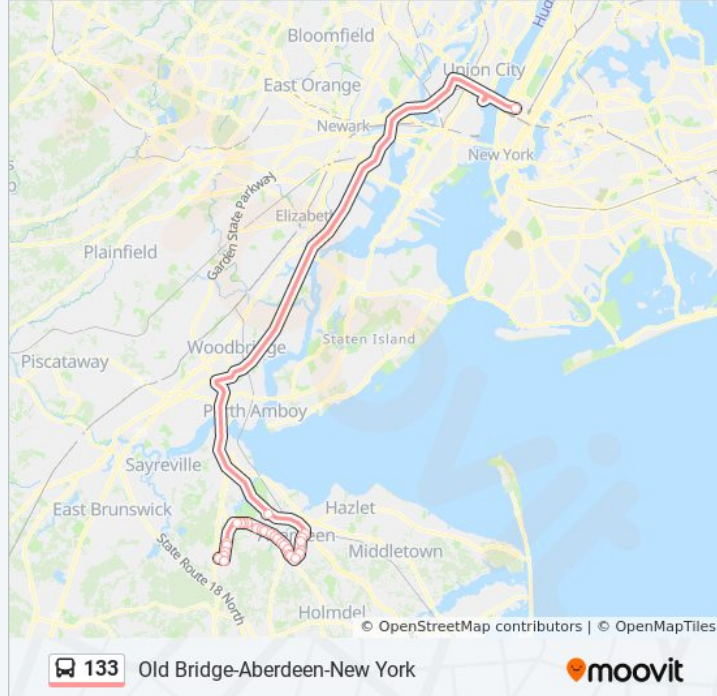

133 bus Info

Direction: Old Bridge Via Rt 34

Stops: 30

Trip Duration: 74 min

Line Summary:

NJ 34 at Disbrow Rd

Rt-34 at Morristown Rd

Rt-34 at Edgar Rd#

Rt-34 at Farrington Rd#

NJ 34 at Bramble Lane#

Cottrell Rd at Phillips Dr

Cottrell Rd at Old Bridge Plaza#

Cottrell Rd at Thames Dr

Cottrell Rd at Rosegate Dr

Cottrell Rd at Ticetown Rd#

Ticetown Rd at Norman Lane (Cottrell Rd)

Ticetown Rd at Rotary Sc Complex

Direction: Old Bridge Via Rt 516

26 stops

[VIEW LINE SCHEDULE](#)

Port Authority Bus Terminal

Gsp Exit 120 Park & Ride

Lloyd Rd at Line Rd

Lloyd Rd at Norwood Ln

133 bus Info

Direction: Old Bridge Via Rt 516

Stops: 26

Trip Duration: 76 min

Line Summary:

Rt-516 at Morganville Rd
 Cr-516 at Cherry Creek Rd
 Cr-516 at Partridge Rd
 Rt-516 at Thames Dr
 Cottrell Rd at Thames Dr
 Cottrell Rd at Rosegate Dr
 Cottrell Rd at Ticetown Rd#
 Ticetown Rd at Norman Lane (Cottrell Rd)
 Ticetown Rd at Rotary Sc Complex