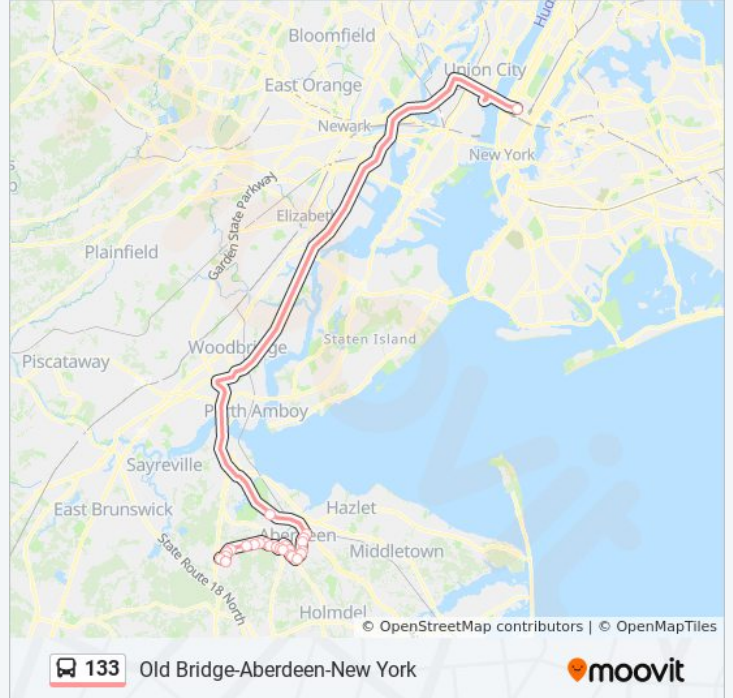

Main St at Cr-516 #

Cr-516 at Willow Ave #

Cr-516 at Miriam Dr #

Cr-516 at Appletree Dr

Cr-516 at Amboy Rd

133 bus Time Schedule

Old Bridge Via Rt 516 Route Timetable:

Sunday	Not Operational
Monday	3:20 PM - 6:10 PM
Tuesday	3:20 PM - 6:10 PM
Wednesday	3:20 PM - 6:10 PM
Thursday	3:20 PM - 6:10 PM
Friday	3:20 PM - 6:00 PM
Saturday	Not Operational

133 bus Info

Direction: Old Bridge Via Rt 516

Stops: 26

Trip Duration: 76 min

Line Summary:

Rt-516 at Morganville Rd
 Cr-516 at Cherry Creek Rd
 Cr-516 at Partridge Rd
 Rt-516 at Thames Dr
 Cottrell Rd at Thames Dr
 Cottrell Rd at Rosegate Dr
 Cottrell Rd at Ticetown Rd#
 Ticetown Rd at Norman Lane (Cottrell Rd)
 Ticetown Rd at Rotary Sc Complex

Direction: Old Bridge Via Rt 516 Old Bridge & Rt 34

38 stops

[VIEW LINE SCHEDULE](#)

Port Authority Bus Terminal
 Gsp Exit 120 Park & Ride
 Lloyd Rd at Line Rd
 Lloyd Rd at Norwood Ln
 Lloyd Rd at Dawn Way
 Lloyd Rd at Cypress Ln
 Lloyd Rd 195' E Of Cambridge Dr.
 Lloyd Rd 616' E Of Rt-34
 Rt-34 at Cambridge Dr
 Rt-34 545's Of S. Atlantic Ave
 Rt-34 at Bechstein Dr.
 Rt-34 at Broad St#
 Main St at Cr-516 #
 Cr-516 at Willow Ave #
 Cr-516 at Miriam Dr #
 Cr-516 at Appletree Dr
 Cr-516 at Amboy Rd
 Rt-516 at Morganville Rd

133 bus Info

Direction: Old Bridge Via Rt 516 Old Bridge & Rt 34
Stops: 38
Trip Duration: 82 min
Line Summary:

Cr-516 at Cherry Creek Rd

Cr-516 at Partridge Rd

Rt-516 at Thames Dr

Cottrell Rd at Thames Dr

Cottrell Rd at Rosegate Dr