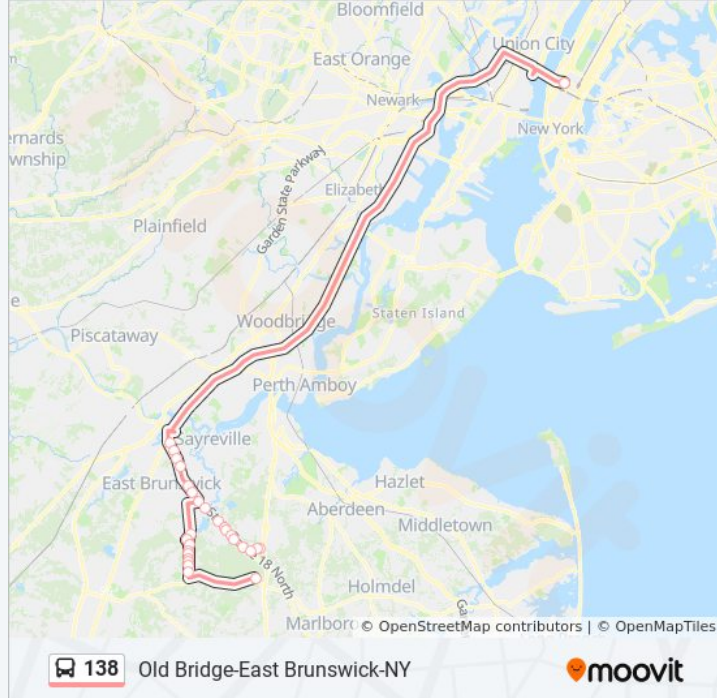

138 bus Info

Direction: Monroe Via Spotswood

Stops: 27

Trip Duration: 77 min

Line Summary:

Spotswood-Englishtown Rd at Norma St
 Spotswood-Englishtown Rd at Norma Ave
 Spotswood-Englishtown Rd at 10th Ave
 Spotswood-Englishtown Rd at Camelot Dr
 Spotswood-Englishtown Rd at Camelot Dr
 Texas Rd at Marlboro Rd#

Direction: New York

29 stops

[VIEW LINE SCHEDULE](#)

Main St at Renaissance Plaza
 Devoe Ave at Main St
 Devoe Ave at Oak St
 Spotswood-Englishtown Rd at Errickson Ave
 Spotswood-Englishtown Rd at Harrison Ave
 Spotswood-Englishtown Rd at First Ave
 Spotswood-Englishtown Rd at Norma Ave
 Spotswood-Englishtown Rd at 10th Ave
 Spotswood-Englishtown Rd at Camelot Dr
 Texas Rd at Marlboro Rd#
 Ferry Rd at Kentfield Rd
 Ferry Rd at Schindler Dr. N
 Ferry Rd 900' E Of Rt-18
 Rt-18 at Pine Tree Blvd
 Rt-18 at Maple St
 Rt-18 at Birch St
 Rt-18 at Pine St
 NJ 18 at Southwood Dr

138 bus Info

Direction: New York
Stops: 29
Trip Duration: 74 min
Line Summary:

Rt-18 at Ferris Rd

NJ 18 at Hillsdale Rd

Rt-18 at Rues Lane

Rt-18 at Race Track Rd

Rt-18 at Arthur St

Rt-18 at West Ferris St

NJ 18 at Tices Lane

Rt-18 at Old Bridge Tpke

NJ 18 at Eggers St

Port Authority Drop Off

Port Authority Bus Terminal

Direction: Old Bridge Ferry Road

18 stops

[VIEW LINE SCHEDULE](#)