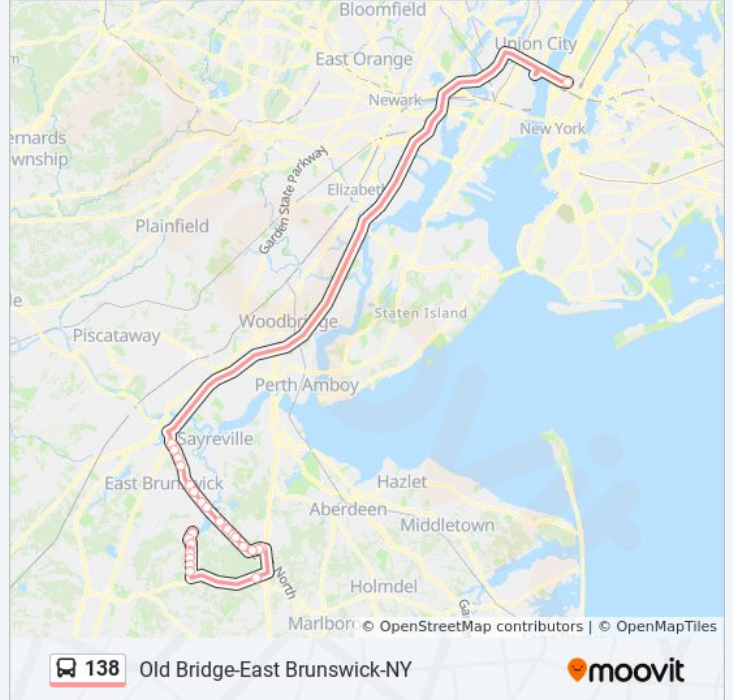

Texas Rd at Marlboro Rd#

Spotswood-Englishtown Rd at Camelot Dr

Spotswood-Englishtown Rd at Camelot Dr

Spotswood-Englishtown Rd at 10th Ave

Spotswood-Englishtown Rd at First St

Spotswood-Englishtown Rd at Harrison Ave

Spotswood-Englishtown Rd at Park Ave

Spotswood-Englishtown Rd at Errickson Ave

Devoe Ave at Oak St

Devoe Ave at Main St

Main St at Renaissance Plaza

Main St at Renaissance Plaza

138 bus time schedules and route maps are available in an offline PDF at moovitapp.com. Use the [Moovit App](#) to see live bus times, train schedule or subway schedule, and step-by-step directions for all public transit in New York - New Jersey.

[About Moovit](#) · [MaaS Solutions](#) · [Supported Countries](#) · [Mooviter Community](#)

© 2024 Moovit - All Rights Reserved

Check Live Arrival Times