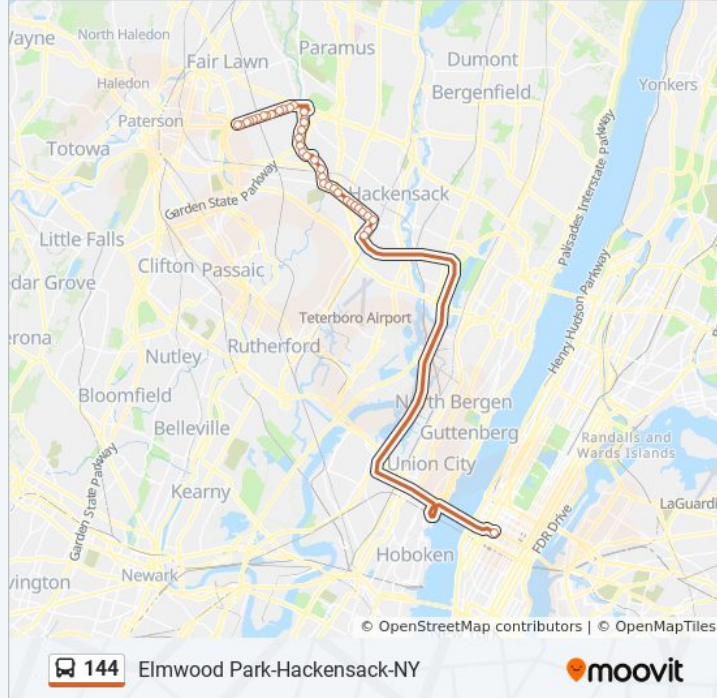

144 bus Info

Direction: Elmwood Park Express

Stops: 38

Trip Duration: 58 min

Line Summary:

Saddle River Rd at Graham Terrace

Saddle River Rd at Danna Way

Saddle River Rd at South Broadway Ave

Saddle River Rd at Wyckoff Terrace

Rt-4 at Rt-208

Rt-4 at Virginia Dr

Rt-4 at 35th St

Rt-4 at 32nd St

Rt-4 at 27th St

Broadway at Plaza Rd

Rt-4 at Hartley Pl

Rt-4 110' E Of Zink Pl.

Rt-4 at 17th St

Rt-4 at Lyncrest Ave

Rt-4 at Cyril Ave

Rt-4 at Rosedale Ave

Broadway at Orange Ave

Direction: Hackensack Via Teterboro

24 stops

Stops: 24

Trip Duration: 29 min

Line Summary:

Caesar Pl at Moonachie/Commercial Ave

Moonachie Ave at Charles Lindbergh Blvd

Moonachie Ave at Grand St

Industrial Ave at Vincent Pl

Industrial Ave 998'N Of Malcolm Ave