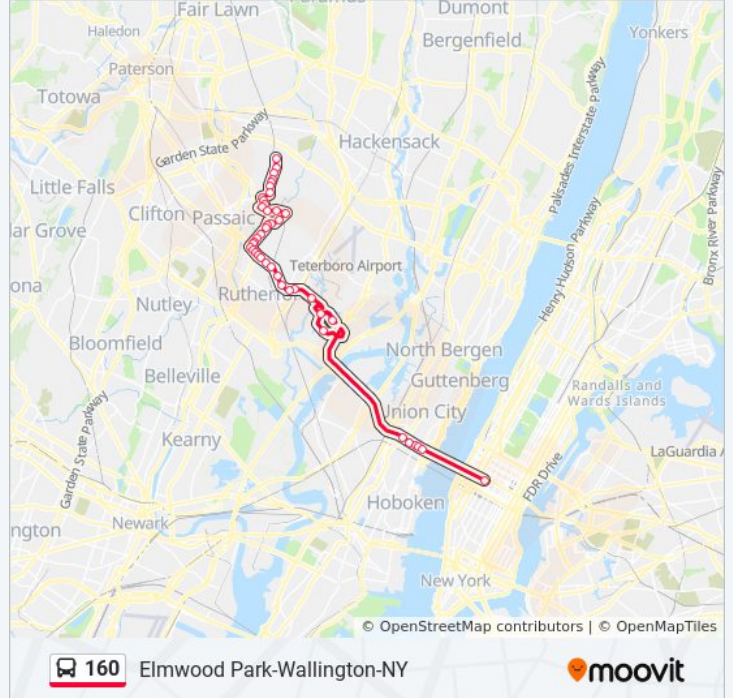

Midland Ave at Van Winkle Ave

Midland Ave at Frederick St#

Midland Ave at Charles St#

Midland Ave at Elizabeth St

Midland Ave at Krakow St#

Midland Ave at Outwater Lane

Direction: New York

62 stops