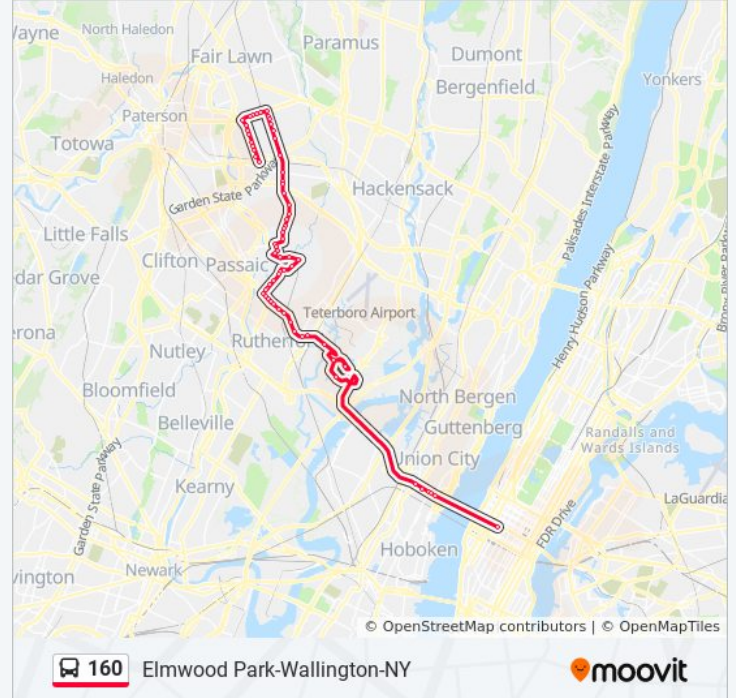

Midland Ave at Pehle Ave#

North Midland Ave 950' S Of Floral Lane

North Midland Ave at Hayes Dr

North Midland Ave at Wilson St

Midland Ave at Arcadia Rd

Midland Ave at Cambridge Rd

North Midland Ave & Rt-4

Rt-4 110' E Of Zink Pl.

Rt-4 at 17th St

Rt-4 at Lyncrest Ave

Rt-4 at Cyril Ave

Boulevard at Rt-4 (Broadway)

Mola Blvd at 16th Ave

Mola Blvd at Elmwood Dr

Mola Blvd at Washington Ave

Mola Blvd at Philip Ave

Mola Blvd at Lee St

Mola Blvd at North St

Mola Blvd at Linden Ave

Boulevard at Veterans Pl

Direction: Garfield Via Meadowlands & Union City

43 stops

[VIEW LINE SCHEDULE](#)

Port Authority Bus Terminal