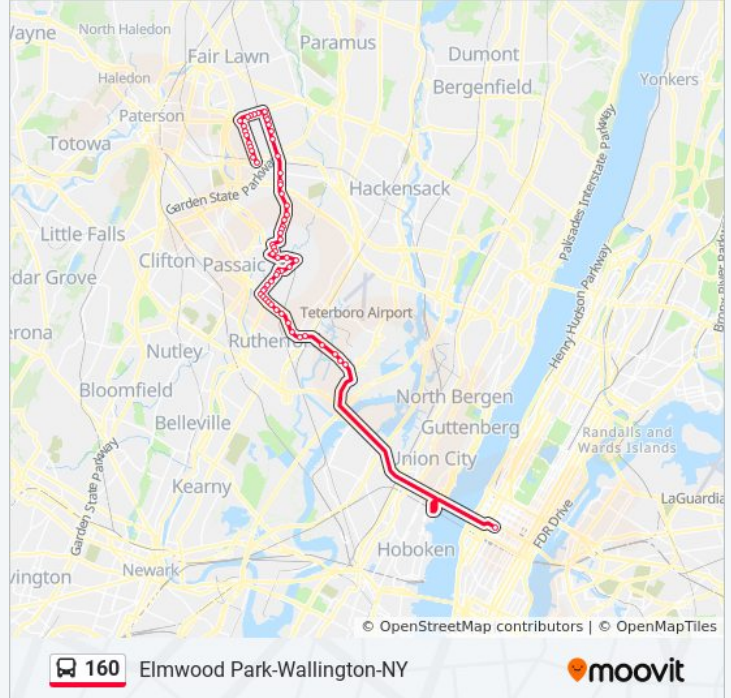

Use the Moovit App to find the closest 160 bus station near you and find out when is the next 160 bus arriving.

Direction: Elmwood Park

62 stops

[VIEW LINE SCHEDULE](#)

- Port Authority Bus Terminal
- Paterson Plank Rd at Gotham Parkway
- Rt-120 65'N Of Gotham Pkwy
- Rt-120 1052' N Of Gotham Pkwy.
- Paterson Plank Rd at Murray Hill Pkwy
- Paterson Ave at Jane St
- Paterson Ave at Hackensack St
- Paterson Ave at Lincoln Pl
- Paterson Ave at Randolph Ave
- Paterson Ave at Curie Ave
- Paterson Ave at Johnson Ave
- Paterson Ave at Mt. Pleasant Ave
- Paterson Ave at Franklin St
- Paterson Ave at Rose St
- Paterson Ave at Pulaski Ave
- Locust Ave at Paterson Ave
- Locust Ave at Maple Ave
- Locust Ave at Hayward Pl
- Locust Ave at Hatheway St
- Main Ave at Locust Ave
- Main Ave at Park Row

160 bus Info

Direction: Elmwood Park

Stops: 62

Trip Duration: 56 min

Line Summary:

Main Ave at Midland Ave
Main Ave at Crescent Rd
Main Ave & Blum St
Saddle River Ave at South Main St
Saddle River Ave at Garfield Pl
Midland Ave at Palisade Ave
Passaic St at Cambridge Ave#
Palisade Ave at Somerset St
Palisade Ave at Hudson St
Palisade Ave at Monroe St
Midland Ave at Grand St
Midland Ave at Van Winkle Ave
Midland Ave at Frederick St#
Midland Ave at Charles St#
Midland Ave at Elizabeth St
Midland Ave at Krakow St#
Midland Ave at Outwater Lane
Midland Ave at Banta Ave
Midland Ave at Van Bossum Ave
Midland Ave at Rena Lane
Midland Ave at Market St
Midland Ave at Pehle Ave#
North Midland Ave 950' S Of Floral Lane
North Midland Ave at Hayes Dr
North Midland Ave at Wilson St
Midland Ave at Arcadia Rd
Midland Ave at Cambridge Rd
North Midland Ave & Rt-4
Rt-4 110' E Of Zink Pl.
Rt-4 at 17th St
Rt-4 at Lyncrest Ave
Rt-4 at Cyril Ave
Boulevard at Rt-4 (Broadway)

Mola Blvd at 16th Ave

Mola Blvd at Elmwood Dr

Mola Blvd at Washington Ave

Mola Blvd at Philip Ave

Mola Blvd at Lee St

Mola Blvd at North St

Mola Blvd at Linden Ave

Boulevard at Veterans Pl