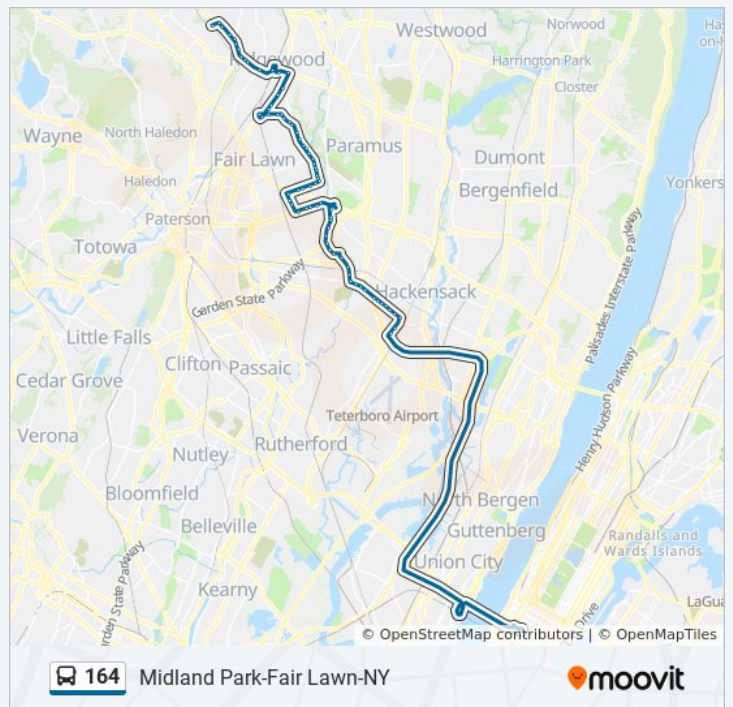

164 bus Info

Direction: 164b Midland Pk Express Via Morlot Ave

Stops: 51

Trip Duration: 57 min

Line Summary:

Saddle River Rd at Fair Lawn/Century Rd

Saddle River Rd at Goldblatt Ter

Saddle River Rd at Kramer Pl

[VIEW LINE SCHEDULE](#)

- Port Authority Bus Terminal
- Polifly Rd at Elleen Terrace
- Polifly Rd at Lodi St
- Essex St at Polifly Rd
- Essex St at University Medical Ctr
- Essex St at Summit Ave
- Essex St at Easterly Arcadia Rd
- Essex St at Westerly Arcadia Rd
- Essex St at Maybrook Dr
- Essex St at Maywood Ave
- Essex St at Route 17 South Exit Ramp
- Essex St at High St
- Essex St at Rochelle Ave
- Saddle River Rd at Market St
- Saddle River Rd at Ackerman Ave
- Saddle River Rd at Rt. 80 Ramp
- Saddle River Rd at Rochelle Pkwy
- Saddle River Rd at Mayhill St
- Saddle River Rd at Pehle Ave
- Saddle River Rd at Bell Ave
- Saddle River Rd at Oxford Ave
- Saddle River Rd at Graham Terrace
- Saddle River Rd at Danna Way
- Saddle River Rd at South Broadway Ave
- Saddle River Rd at Wyckoff Terrace
- Rt-4 at Rt-208
- Rt-4 at Virginia Dr
- Rt-4 at 35th St
- Rt-4 at 32nd St

164 bus Info

Direction: 164e Hackensack Express Midland Pk

Stops: 75

Trip Duration: 63 min

Line Summary:

Rt-4 at 27th St

Plaza Rd at Raphael St

Plaza Rd at Watkins Ave