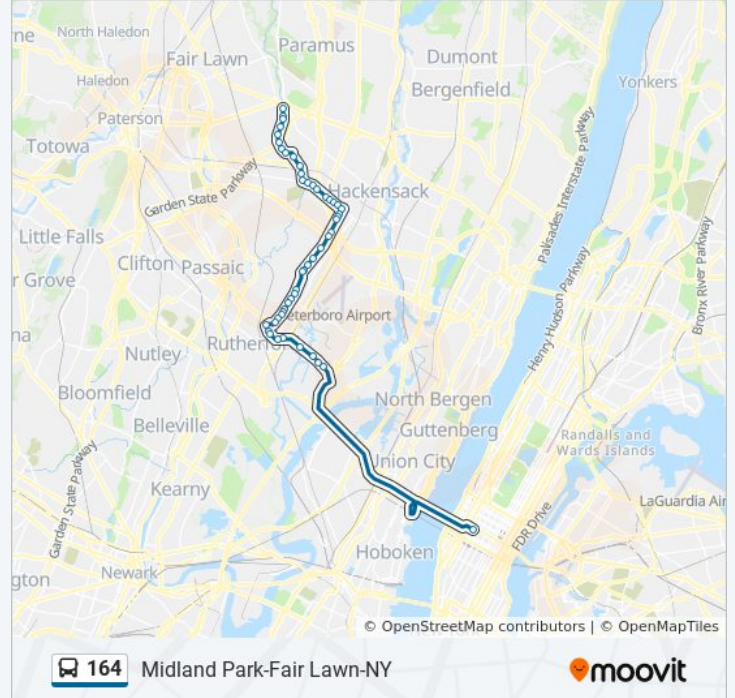

164 bus Info

Direction: Paramus Arcola

Stops: 49

Trip Duration: 42 min

Line Summary:

Monroe St at Division Ave
Monroe St at Summit Ave
Fourth St at Fritsch Ave
Fourth St at Center St
Fourth St at Main Ave
Valley Blvd at Wood-Ridge Ave
Valley Blvd at Marlboro Rd
Valley Blvd at Innes Rd
Boulevard at Raymond St
Boulevard at Division Ave
Boulevard at Franklin Ave
Boulevard at Central Ave
Boulevard at Williams Ave
Boulevard at Baldwin Ave
Summit Ave at West Pleasantview Ave
Summit Ave at Standish Ave
Summit Ave at Marvin Ave
Summit Ave at Simons Ave
Essex St at Summit Ave
Essex St at Easterly Arcadia Rd
Essex St at Westerly Arcadia Rd
Essex St at Maybrook Dr
Essex St at Maywood Ave
Essex St at Route 17 South Exit Ramp
Essex St at High St
Essex St at Rochelle Ave
Saddle River Rd at Market St
Saddle River Rd at Ackerman Ave
Saddle River Rd at Rt. 80 Ramp
Saddle River Rd at Rochelle Pkwy
Saddle River Rd at Mayhill St
Saddle River Rd at Pehle Ave
Saddle River Rd at Bell Ave