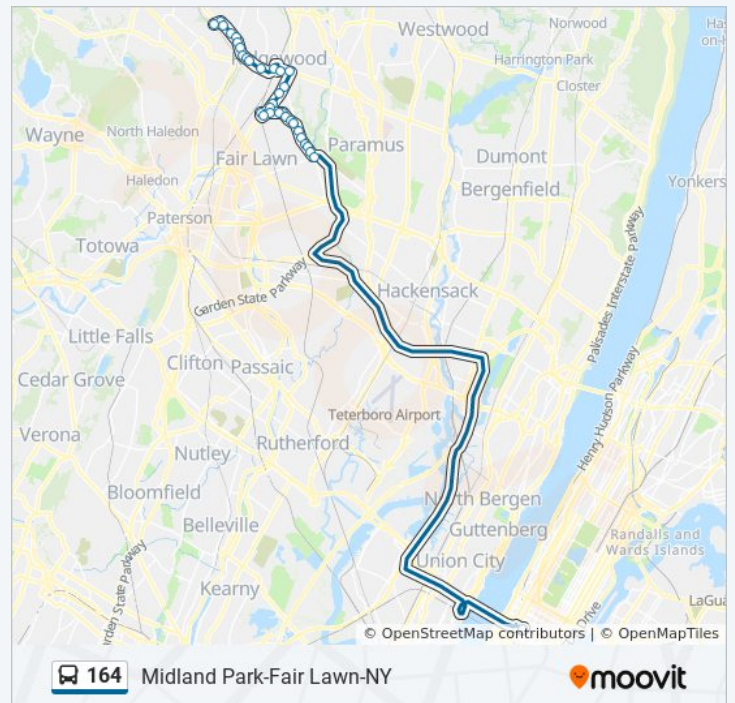

Trip Duration: 60 min

Line Summary:

Direction: 164x New York Express

37 stops

[VIEW LINE SCHEDULE](#)

Central Ave at Greenwood Ave
Godwin Ave at Park Ave
Godwin Ave at Irving St
Godwin Ave at Chestnut St
Godwin Ave at Post St
Godwin Ave at Franklin Ave
Godwin Ave 175' W Of Princeton Ave
Godwin Ave at Goffle Rd
Godwin Ave at Erie Ave
Godwin Ave at Cottage St
Godwin Ave at Maltbie Ave
Godwin Ave at Lincoln Ave
Wilsey Square at West Ridgewood Ave
Oak St at Franklin Ave
Van Neste Square
East Ridgewood Ave at South Maple Ave
South Maple Ave at Prospect St
Maple Ave 212' N Of Park Ave
Maple Ave at Ackerman Ave
Maple Ave at Van Allen Rd
Maple Ave at Rock Rd
Harding Plaza at Borough Hall
Rock Rd at Central Ave
Rock Rd at Ridge Rd
Rock Rd at Ackerman Ave
Ackerman Ave at Harristown Rd
Ackerman Ave at Hillman Ave
Ackerman Ave 127' N Of Prospect St
Prospect St at Cornwall Rd