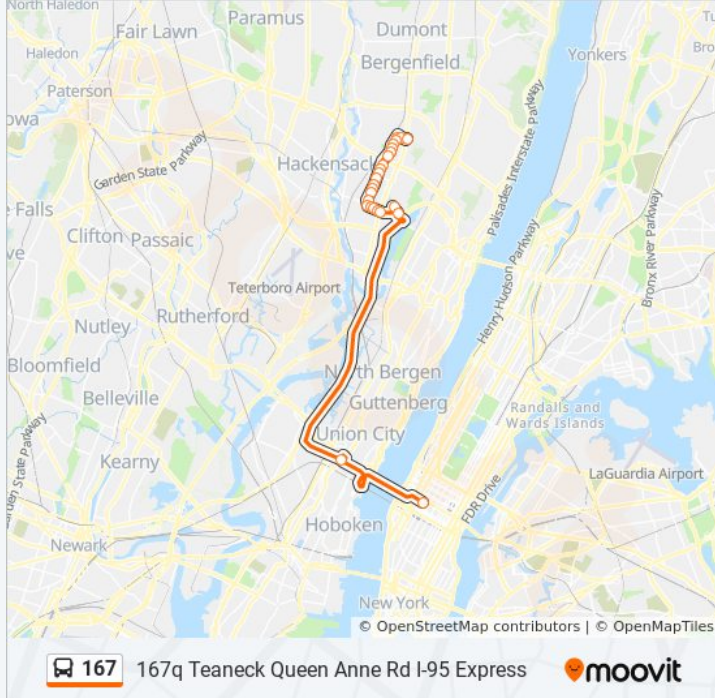

Queen Anne Rd at West Englewood Ave

Queen Anne Rd at Ayers Ct

State St at Terrace Circle

Teaneck Rd at State St

Direction: 167t Dumont Madison Ave

39 stops

[VIEW LINE SCHEDULE](#)

Port Authority Bus Terminal

31st St at JFK Blvd

Frank W. Burr Blvd 140'N Of Glenwood Ave

Frank W Burr Blvd at Townhouses

Teaneck Rd at Puffin Way

Teaneck Rd at Demarest Rd

Teaneck Rd at Johnson Ave, T. Jefferson School

Teaneck Rd at Lindbergh Blvd, Holy Name Hospital

Teaneck Rd at Golf Ct/Cedar Ln

Teaneck Rd at Holland Ter

Teaneck Rd at Monterey Ave

Teaneck Rd at Grayson Pl

Teaneck Rd at Robinson St

Teaneck Rd at Forest Ave

Teaneck Rd at Circle Driveway

Teaneck Rd at Franklin Rd

Teaneck Rd at West Englewood Ave

Teaneck Rd at Westervelt Pl

167 bus Time Schedule

167t Dumont Madison Ave Route Timetable:

Sunday	Not Operational
Monday	Not Operational
Tuesday	Not Operational
Wednesday	Not Operational
Thursday	Not Operational
Friday	3:35 PM - 11:35 PM
Saturday	Not Operational

167 bus Info

Direction: 167t Dumont Madison Ave

Stops: 39

Trip Duration: 35 min

Line Summary: