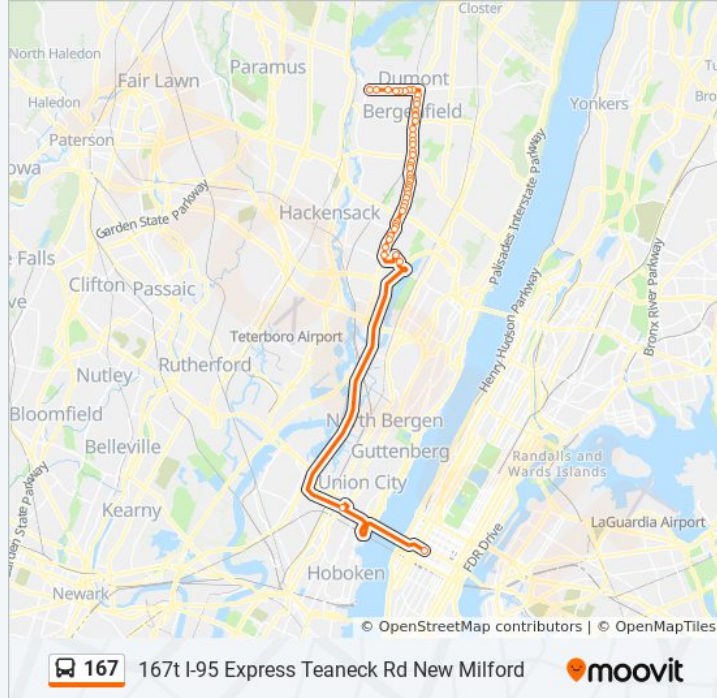

Madison Ave at Boulevard

Madison Ave at Charles St

167t I-95 Express Teaneck Rd New Milford

**Direction: 167t I-95 Express Teaneck Rd
Teaneck Armory**

25 stops

[VIEW LINE SCHEDULE](#)

167 bus Time Schedule

167t I-95 Express Teaneck Rd Teaneck Armory
Route Timetable: