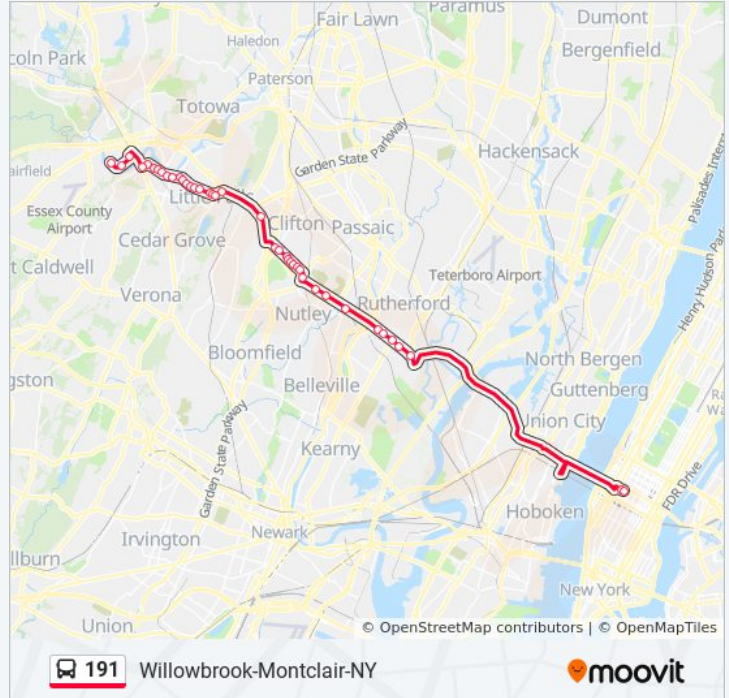

Rt-3 at Clifton Commons Entrance

Rt-3 at Passaic Ave

Rt-3 at Clifton Commons Entrance

Port Authority Drop Off

Port Authority Bus Terminal

### 191 bus Info

**Direction:** 191x New York Express

**Stops:** 34

**Trip Duration:** 50 min

**Line Summary:**

**Direction: 191x New York Express Via Montclair Hts**

32 stops

[VIEW LINE SCHEDULE](#)