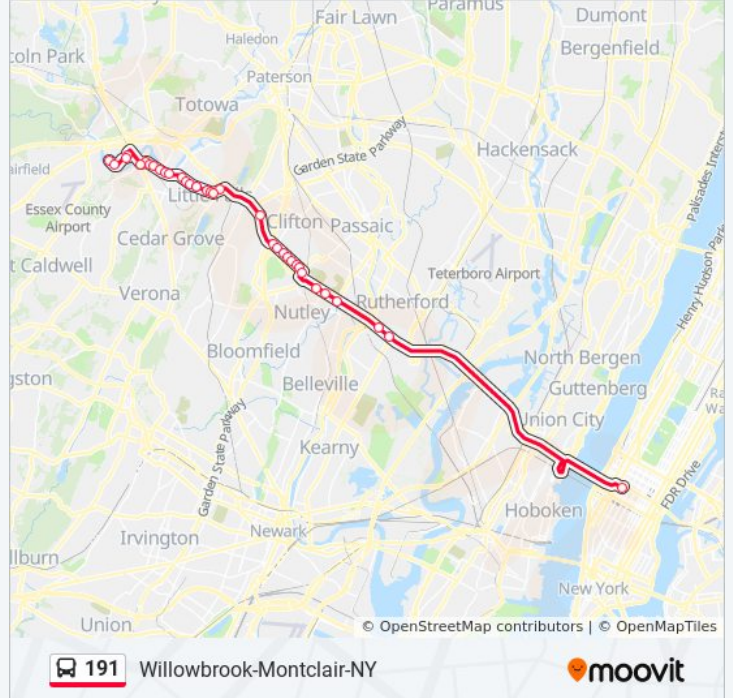

**191 bus Info**  
**Direction:** 191x Allwood Express Little Falls Willowbrook  
**Stops:** 33  
**Trip Duration:** 55 min  
**Line Summary:**

East Main St at Hopson Ave

East Main St at Turnbury Rd

East Main St at Van Ness Ave

Main St at Center Ave

Main St at Shady Lane

Main St at Montclair Ave

Main St at Woodside Ave

Main St at West End Ave

Main St at Zeliff Ave

Main St at Rt-23

North Leg 140'N Of Willowbrook Blvd

Willowbrook Blvd at North Leg

Willowbrook Park & Ride

Willowbrook Mall Shoppers Stop

**Direction: 191x Allwood Express Montclair Hts Willowbrook**

38 stops

[VIEW LINE SCHEDULE](#)

Port Authority Bus Terminal

Allwood Rd at Brookwood Rd

Allwood Rd at Richfield Terrace

Allwood Park & Ride

Rt-3 at Grove St

Valley Rd at Adams Terrace

**191 bus Time Schedule**

191x Allwood Express Montclair Hts Willowbrook  
Route Timetable: