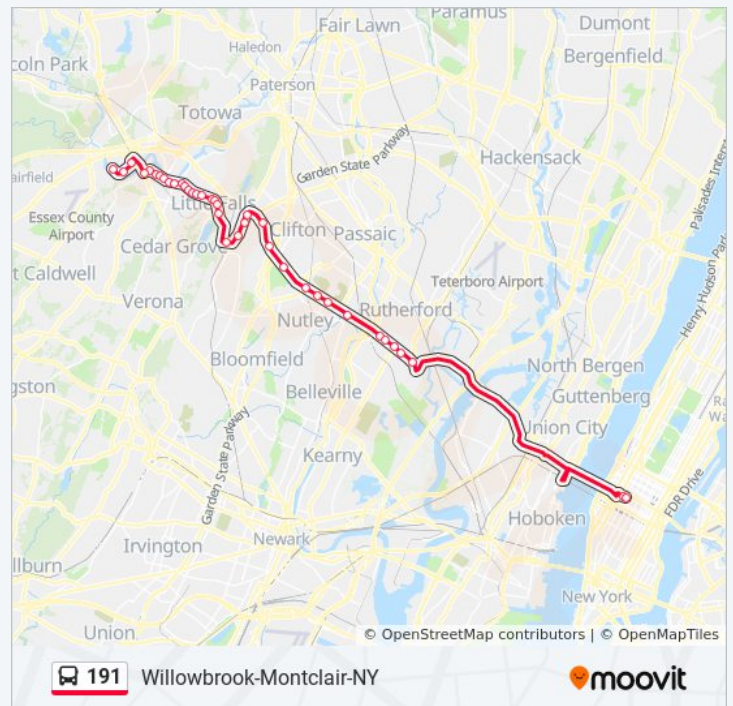

Rt-3 at Bloomfield Ave

Rt-3 at Clifton Commons Entrance

Rt-3 at Passaic Ave

Rt-3 at Clifton Commons Entrance

Port Authority Drop Off

Port Authority Bus Terminal

Sunday	Not Operational
Monday	6:46 AM - 7:16 AM
Tuesday	6:46 AM - 7:16 AM
Wednesday	6:46 AM - 7:16 AM
Thursday	6:46 AM - 7:16 AM
Friday	Not Operational
Saturday	Not Operational

### 191 bus Info

**Direction:** 191x New York Express Via Montclair Hts

**Stops:** 32

**Trip Duration:** 47 min

**Line Summary:**