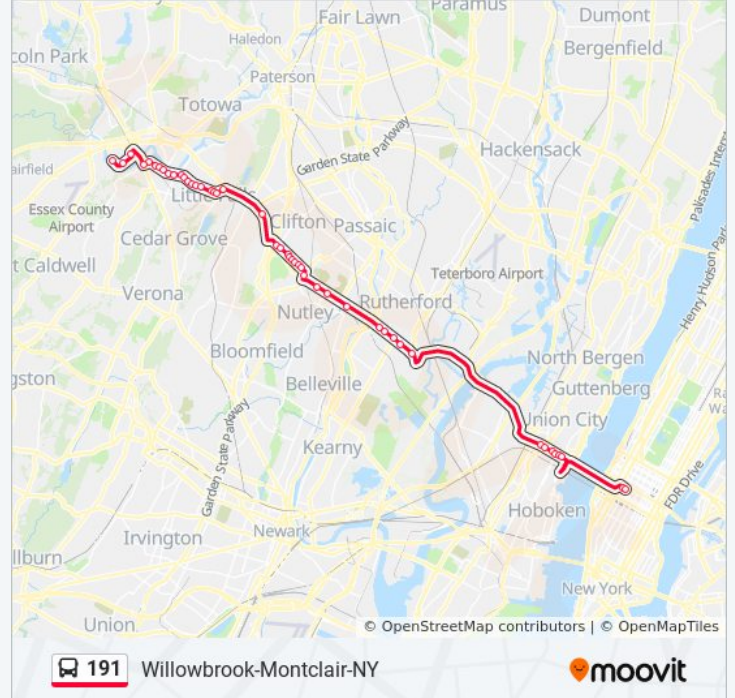

Rutherford Ave at Delafield Ave

Rutherford Ave at Ridge Rd

Rutherford Ave at Orient Way

Rutherford Ave at Polito Ave

30th St at JFK Blvd

30th St at Summit Ave

30th St at Bergenline Ave

30th St at Palisade Ave

30th St at Hudson Ave

30th St at Pleasant Ave

Port Authority Drop Off

Port Authority Bus Terminal

**Direction: New York Via Montclair Hts**  
44 stops

[VIEW LINE SCHEDULE](#)

- Willowbrook Mall Shoppers Stop
- Willowbrook Blvd 385' W Of Willowbrook Blvd Extens
- North Leg 207'N Of Willowbrook Blvd
- Main St at Rt-23
- Main St at Dewey Ave
- Main St at South Grey Rock Ave
- Main St at Brookside Ave
- Main St at Montclair Ave
- Main St at Shady Lane
- Main St at Maple St
- East Main St at Van Ness Ave
- East Main St 528'E Of Van Ness Ave
- East Main St at Cedar Grove Rd
- E Main St at Browertown Rd
- Long Hill Rd at De Young Dr
- Long Hill Rd at Hillcrest Dr
- Long Hill Rd at Jacobus Ave
- Long Hill Rd at Tanglewood Dr
- Long Hill Rd at Stephen Pl
- Normal Ave at Upper Mountain Ave
- Montclair State University
- Valley Rd at Hibben Pl
- Valley Rd at Maclean Rd
- Valley Rd at Robin Hood Rd
- Rt-3 at Grove St
- Allwood Park & Ride
- Allwood Rd at Richfield Terrace
- Allwood Rd at Hepburn Rd
- Allwood Rd at Champlin Ct
- Allwood Rd at New Brier Lane