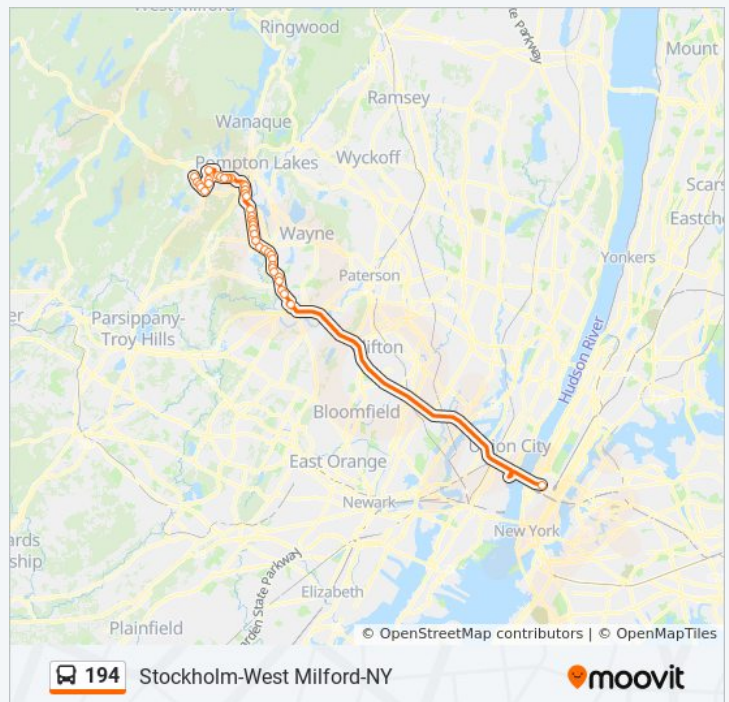

Rt-23 at Hillcrest Ave

Rt 23 at Kiel Ave

**Direction: 194t Butler Express Via Wayne Transit Ctr**

41 stops

[VIEW LINE SCHEDULE](#)

Port Authority Bus Terminal

Wayne Route 23 Transit Center

Rt-23 at Fairfield Rd

Newark Pompton Tpke at Rt-23

**194 bus Time Schedule**

194t Butler Express Via Wayne Transit Ctr Route  
Timetable:

Sunday	Not Operational
Monday	2:40 PM - 6:36 PM
Tuesday	2:40 PM - 6:36 PM
Wednesday	2:40 PM - 6:36 PM
Thursday	2:40 PM - 6:36 PM
Friday	Not Operational
Saturday	Not Operational

**194 bus Info**

**Direction:** 194t Butler Express Via Wayne Transit Ctr

**Stops:** 41

**Trip Duration:** 58 min

**Line Summary:**

Newark Pompton Tpke 175' S Of Cotluss Rd

Newark Pompton Tpke at Cedar St

Newark Pompton Tpke at Riverdale Pky