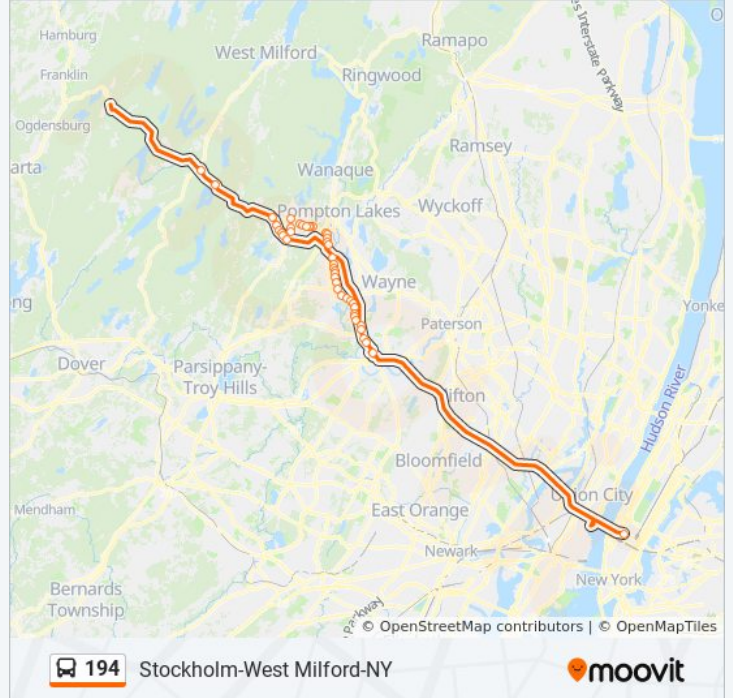

**194 bus Info**

**Direction:** 194e Stockholm Rt 23 Express Wayne Trn Ctr & Mothers P/R

**Stops:** 44

**Trip Duration:** 61 min

**Line Summary:**

Newark Pompton Tpke at Grove St

Newark-Pompton Tpke at Jackson Ave

Newark-Pompton Tpke at Hamburg Tpke

Paterson Hamburg Tpke at Mullens Ave

Paterson Hamburg Tpke 61'E Of Mathews Ave

Paterson-Hamburg Tpke at Van Dam Ave

Paterson-Hamburg Tpke 257'E Of Union Ave

Paterson-Hamburg Tpke at Leary Ave

Paterson-Hamburg Tpke 557' W Of Reeve Ave.

Paterson-Hamburg Tpke at Bailey Ave#

Boonton Ave at W Belleview Ave

Boonton Ave at Hasbrouck Ave

Boonton Ave at Rt-23

Rt-23 at Roosevelt Ave

Rt-23 at Valley Rd

Rt-23 at Hillcrest Ave

Rt 23 at Kiel Ave

Rt-23 at Center Court

Rt-23 at Echo Lake Rd

Rt-23 Park & Ride at Kanouse Rd

**Direction: 194p Butler Exp**

40 stops

[VIEW LINE SCHEDULE](#)

Port Authority Bus Terminal