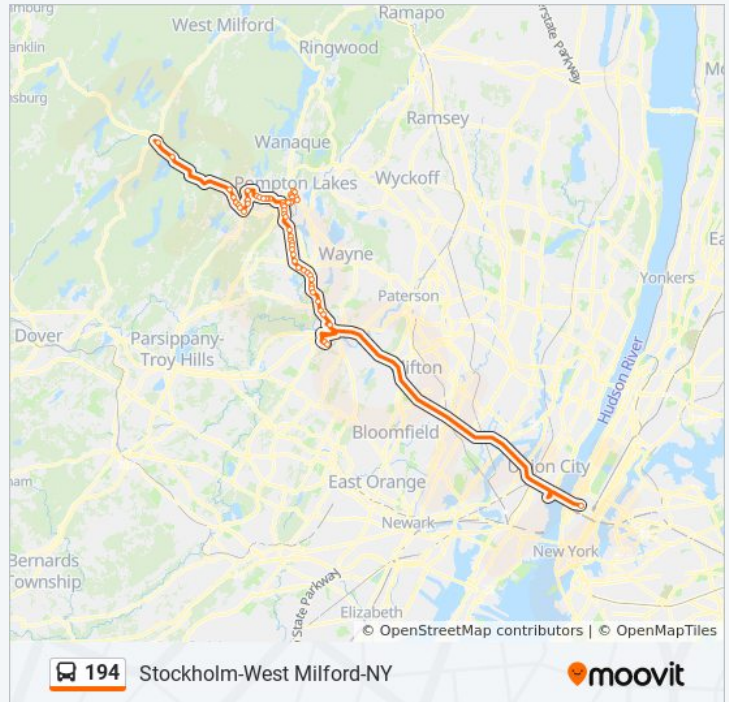

Wanaque Ave at Cannon Ball Rd

**194 bus Info**

**Direction:** Newfoundland Via Willowbrook

**Stops:** 61

**Trip Duration:** 79 min

**Line Summary:**

Wanaque Ave at Ringwood Ave

Ringwood Ave at Broad St