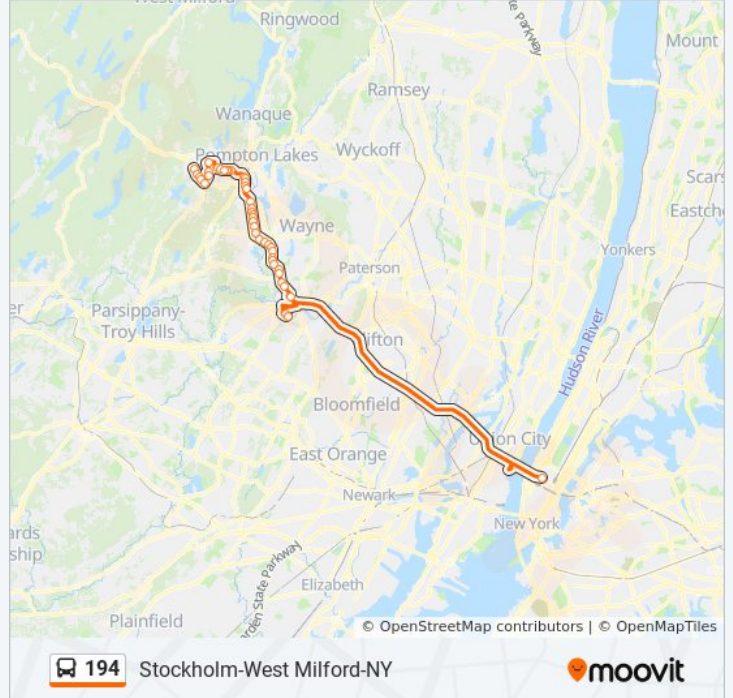

Boonton Ave at Hasbrouck Ave

Boonton Ave at Rt-23

Rt-23 at Roosevelt Ave

Rt-23 at Valley Rd

Rt-23 at Hillcrest Ave

Rt 23 at Kiel Ave

**Direction: New York**

60 stops