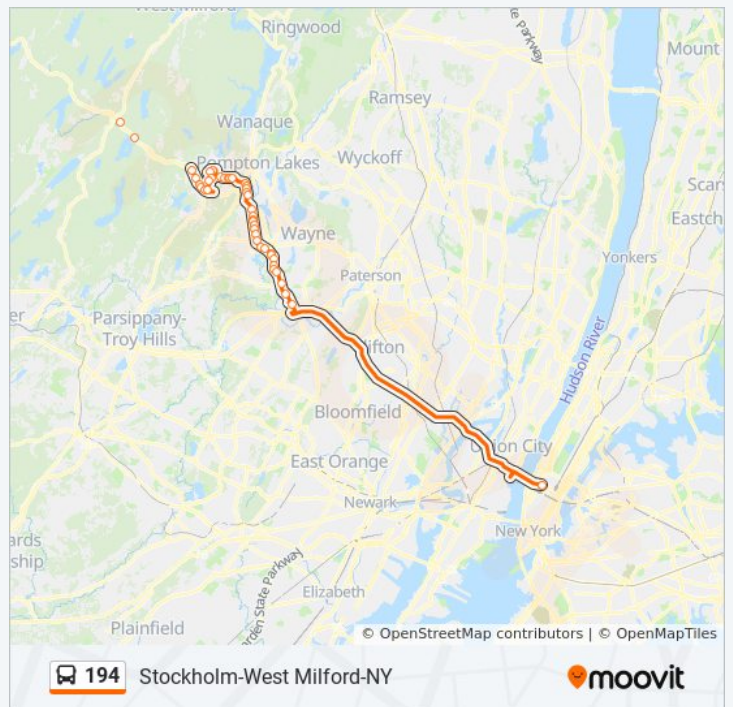

Newark Pompton Turnpike at Ryerson Ave

Rt-23 at Alps Rd

Rt-23 at Fairfield Rd

Wayne Route 23 Transit Center

Port Authority Drop Off

Port Authority Bus Terminal

## Direction: 194t Wayne Trn Ctr & Mothers P/R

8 stops

[VIEW LINE SCHEDULE](#)

Port Authority Bus Terminal

Willowbrook Park & Ride

Willowbrook Mall Shoppers Stop

Wayne Route 23 Transit Center

Rt-23 at Fairfield Rd