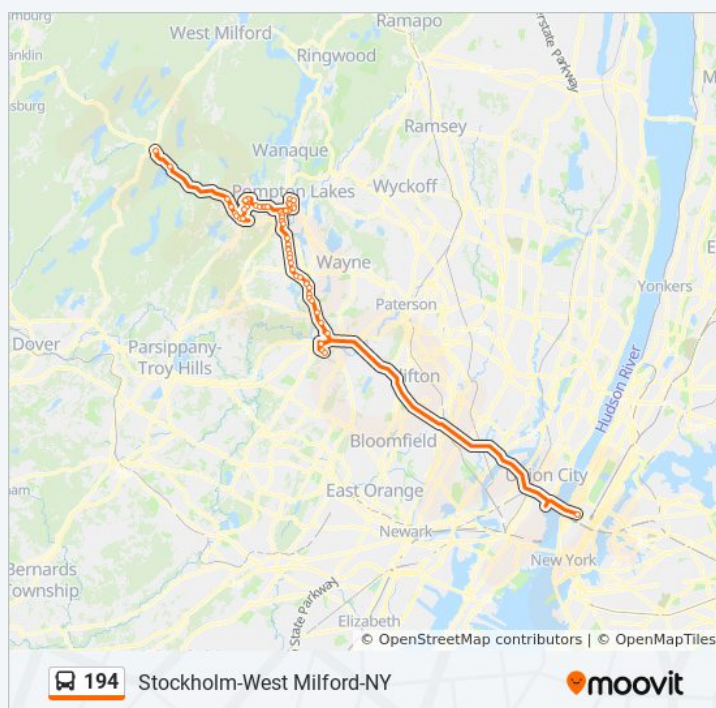

### 194 bus Info

**Direction:** New York

**Stops:** 60

**Trip Duration:** 84 min

**Line Summary:**

Newark Pompton Tpke at Rt-23

Newark Pompton Tpke at Ramapo Rd

Newark Pompton Tpke at Prospect Ave