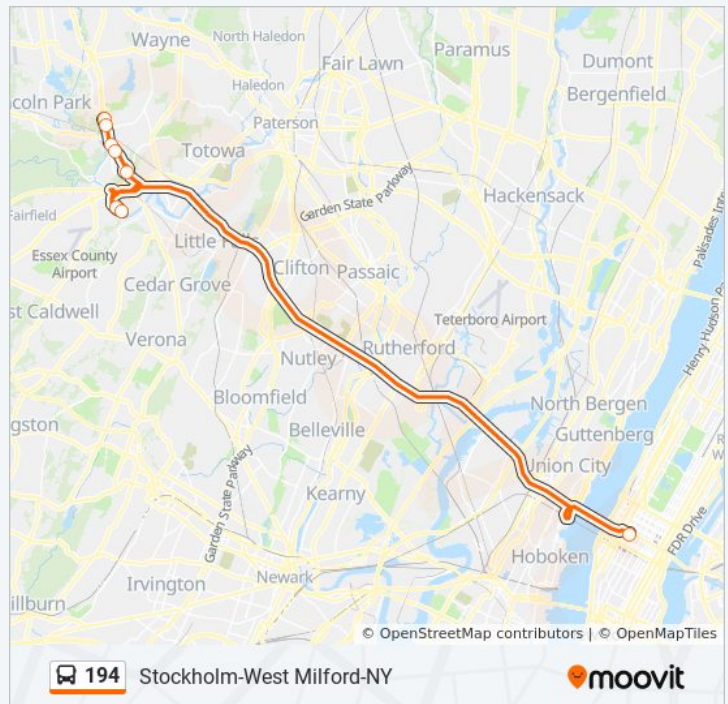

Newark Pompton Turnpike at Ryerson Ave

Rt-23 at Alps Rd

Rt-23 at Fairfield Rd

Wayne Route 23 Transit Center

Port Authority Drop Off

Port Authority Bus Terminal

## Direction: 194t Wayne Trn Ctr & Mothers P/R

8 stops

[VIEW LINE SCHEDULE](#)

Port Authority Bus Terminal

Willowbrook Park & Ride

Willowbrook Mall Shoppers Stop

Wayne Route 23 Transit Center

Rt-23 at Fairfield Rd

## 194 bus Time Schedule

194t Wayne Trn Ctr & Mothers P/R Route Timetable:

Sunday	Not Operational
Monday	9:40 PM - 10:40 PM
Tuesday	9:40 PM - 10:40 PM
Wednesday	9:40 PM - 10:40 PM
Thursday	9:40 PM - 10:40 PM
Friday	Not Operational
Saturday	Not Operational

## 194 bus Info

**Direction:** 194t Wayne Trn Ctr & Mothers P/R

**Stops:** 8

**Trip Duration:** 36 min

**Line Summary:**