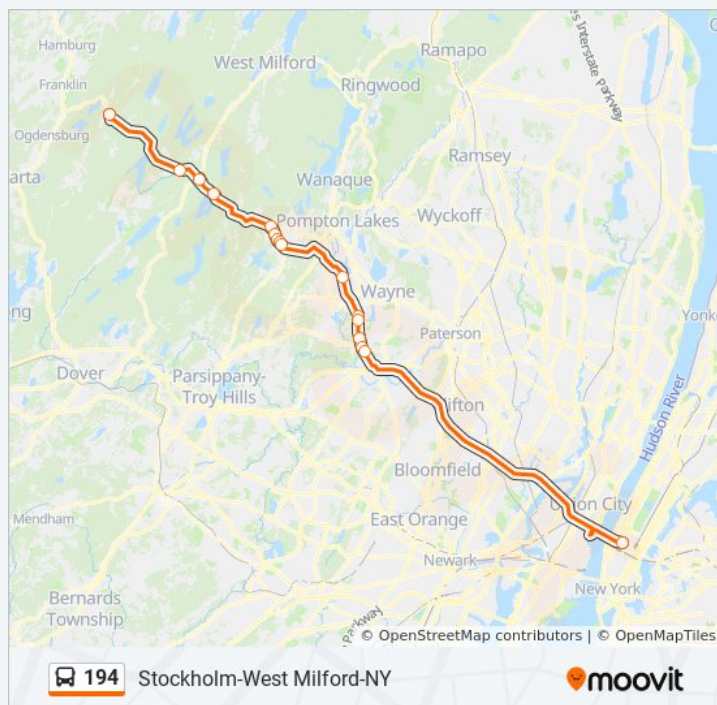

## Line Summary:

Rt-23 at Hillcrest Ave

Rt 23 at Kiel Ave

Rt-23 at Center Court

Rt-23 at Echo Lake Rd

Rt-23 Park & Ride at Kanouse Rd

Rt-23 at Oak Ridge Rd#

Rt 23 Southbound at St Johns Church

### Direction: Butler Via Willowbrook

43 stops

[VIEW LINE SCHEDULE](#)

Port Authority Bus Terminal

Willowbrook Park & Ride

Willowbrook Mall Shoppers Stop

Wayne Route 23 Transit Center

Rt-23 at Fairfield Rd