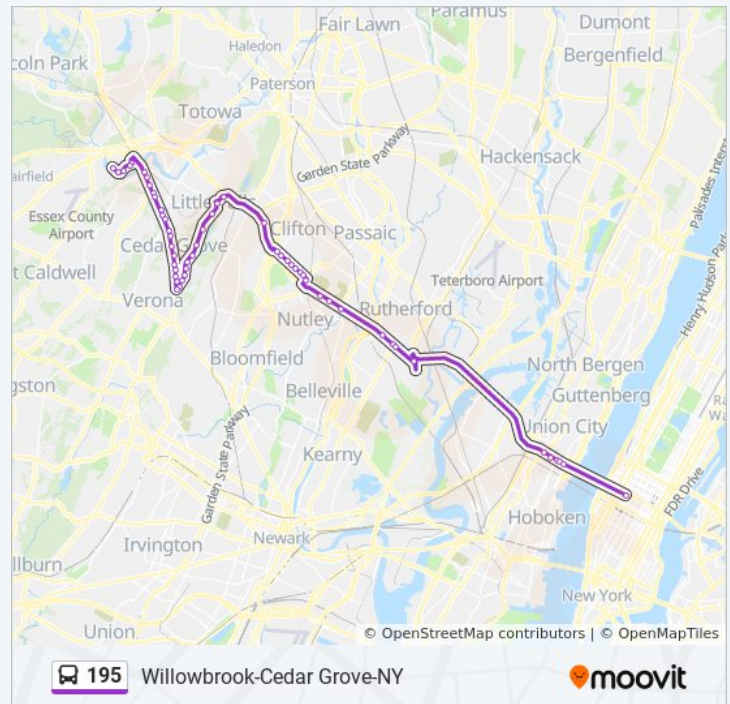

Pompton Ave at Bradford Ave

Rt-23 at Third St

Rt-23 at Main St

Direction: Cedar Grove Willowbrook

55 stops

[VIEW LINE SCHEDULE](#)

Port Authority Bus Terminal
Marginal Rd N at Pleasant Ave
31st St at Hudson Ave
31st St at Palisade Ave
31st St at Bergenline Ave
31st St at JFK Blvd
Rutherford Ave at Polito Ave
Rutherford Ave 350'W Of Summit Ave
Marginal Rd at Wilson Ave
Marginal Rd at College Pl
Rt 3 at Clifton Commons Entrance
Rt-3 at Passaic Ave
Rt-3 at Clifton Commons Entrance
Bloomfield Ave at Allwood Rd
Allwood Rd at Cottage Lane
Allwood Rd at Burlington Rd
Allwood Rd at Chelsea Rd
Allwood Rd at Mt. Prospect Ave
Allwood Rd at Brookwood Rd
Allwood Rd at Richfield Terrace
Allwood Park & Ride
Rt-3 at Grove St
Notch Rd at Rustic Ridge Rd
Long Hill Rd at Tanglewood Dr
Ridge Rd at Francisco Ave
Ridge Rd at Briarwood Terrace
Ridge Rd at Lakewood Ave
Ridge Rd at Sherman Ave
Ridge Rd at Rugby Rd

195 bus Time Schedule

Cedar Grove Willowbrook Route Timetable:

Sunday	10:00 AM - 10:01 PM
Monday	10:40 AM - 10:20 PM
Tuesday	10:40 AM - 10:20 PM
Wednesday	10:40 AM - 10:20 PM
Thursday	10:40 AM - 10:20 PM
Friday	8:00 AM - 10:01 PM
Saturday	8:00 AM - 10:01 PM

195 bus Info

Direction: Cedar Grove Willowbrook

Stops: 55

Trip Duration: 63 min

Line Summary:

Ridge Rd at Union St

Ridge Rd at Bradford Ave

Ridge Rd at Cedar Ridge Dr