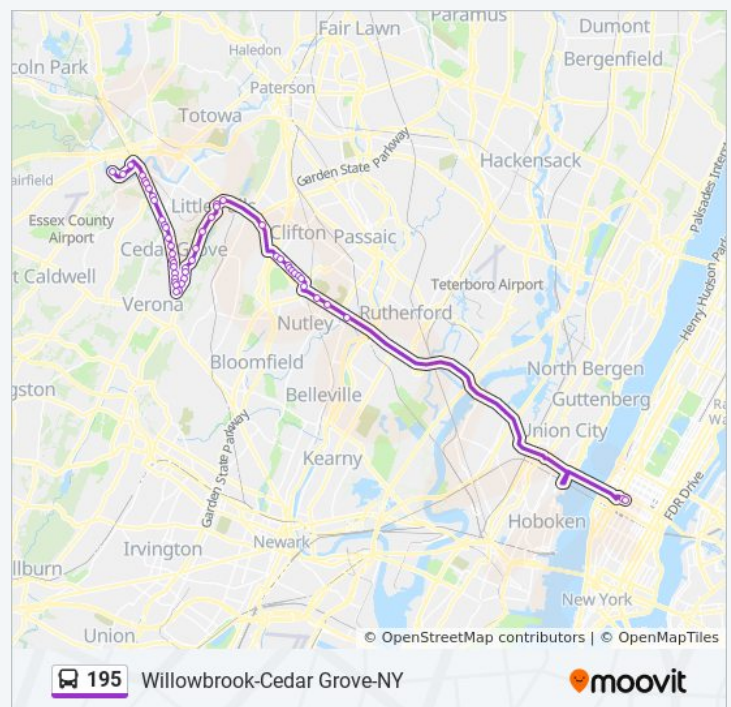

Pompton Ave at Vreeland Lane

Pompton Ave 290' S Of Vreeland Ln

Pompton Ave at West Bradford Ave

Pompton Ave 75' S Of Sweetwood Dr

Pompton Ave at Ozone Ave

Pompton Ave at South Mountain Ave

Pompton Ave at Ridge Rd

Ridge Rd at Jefferson St

Ridge Rd at Cedar Ridge Dr

Ridge Rd at Bradford Ave

Ridge Rd at Briarhill Rd

Ridge Rd at Cedar St

Ridge Rd at Reservoir Pl

Ridge Rd at Lakewood Ave

Ridge Rd at Briarwood Terrace

195 bus Info

Direction: 195x New York Express Via Allwood

Stops: 50

Trip Duration: 58 min

Line Summary:

Notch Rd at Rustic Ridge Rd

Rt-3 at Grove St

Allwood Park & Ride

Rt-3 at Clifton Commons Entrance

Rt-3 at Passaic Ave

Rt-3 at Clifton Commons Entrance

Port Authority Drop Off

Port Authority Bus Terminal

Direction: 195x New York Rt 3 Express

44 stops

[VIEW LINE SCHEDULE](#)