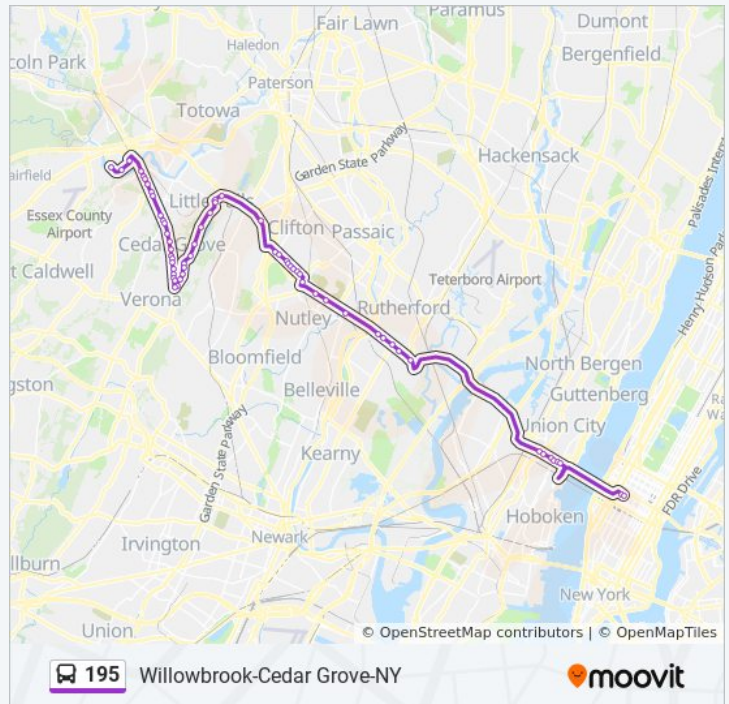

195 bus Info

Direction: 195x Route 3 Express Cedar Grove Willowbrook

Stops: 41

Trip Duration: 48 min

Line Summary:

Pompton Ave at Stevens Ave

Pompton Ave 750'N Of Stevens Ave

Pompton Ave at East Lindsley Rd

Notch Rd at Rustic Ridge Rd

Thursday

10:23 AM - 9:05 PM

Friday

7:28 AM - 9:27 PM

Saturday

7:28 AM - 9:27 PM

195 bus Info

Direction: New York

Stops: 61

Trip Duration: 63 min

Line Summary:

Rt-3 at Grove St

Allwood Park & Ride

Allwood Rd at Richfield Terrace

Allwood Rd at Hepburn Rd