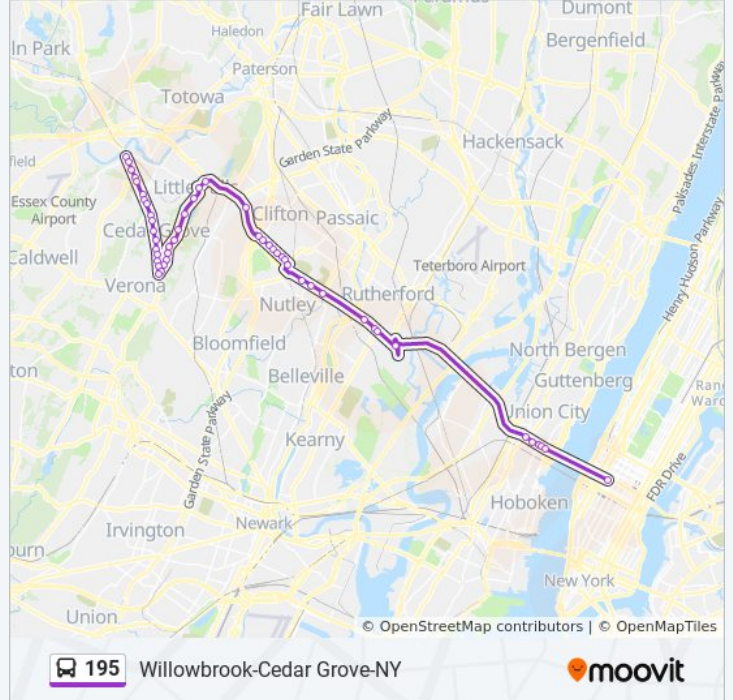

195 bus Info

Direction: 195x Route 3 Express Cedar Grove Willowbrook

Stops: 41

Trip Duration: 48 min

Line Summary:

Pompton Ave at Stevens Ave

Pompton Ave 750'N Of Stevens Ave

Pompton Ave at East Lindsley Rd

Ridge Rd at Cedar Ridge Dr

Ridge Rd at South Devonshire Rd

Pompton Ave at Ridge Rd

Pompton Ave at Eaton Pl

Pompton Ave at Scheiber Terrace

Pompton Ave at East Bradford Ave

Pompton Ave at Union St

Pompton Ave (Rt-23) at Bowden Rd

Pompton Ave at Myrtle Ave

Pompton Ave at Bortic Rd

Pompton Ave at Beech St

Pompton Ave 185'N Of Commerce Rd

Pompton Ave at Stevens Ave

Pompton Ave 750'N Of Stevens Ave

Pompton Ave at East Lindsley Rd

Pompton Ave at Montclair Ave

Pompton Ave at Bradford Ave

Rt-23 at Third St

Rt-23 at Main St

Direction: Cedar Grove Willowbrook

55 stops

[VIEW LINE SCHEDULE](#)

Port Authority Bus Terminal
Marginal Rd N at Pleasant Ave
31st St at Hudson Ave
31st St at Palisade Ave
31st St at Bergenline Ave
31st St at JFK Blvd
Rutherford Ave at Polito Ave
Rutherford Ave 350'W Of Summit Ave
Marginal Rd at Wilson Ave
Marginal Rd at College Pl
Rt 3 at Clifton Commons Entrance
Rt-3 at Passaic Ave
Rt-3 at Clifton Commons Entrance
Bloomfield Ave at Allwood Rd
Allwood Rd at Cottage Lane
Allwood Rd at Burlington Rd
Allwood Rd at Chelsea Rd
Allwood Rd at Mt. Prospect Ave
Allwood Rd at Brookwood Rd
Allwood Rd at Richfield Terrace
Allwood Park & Ride
Rt-3 at Grove St
Notch Rd at Rustic Ridge Rd
Long Hill Rd at Tanglewood Dr
Ridge Rd at Francisco Ave
Ridge Rd at Briarwood Terrace
Ridge Rd at Lakewood Ave
Ridge Rd at Sherman Ave
Ridge Rd at Rugby Rd