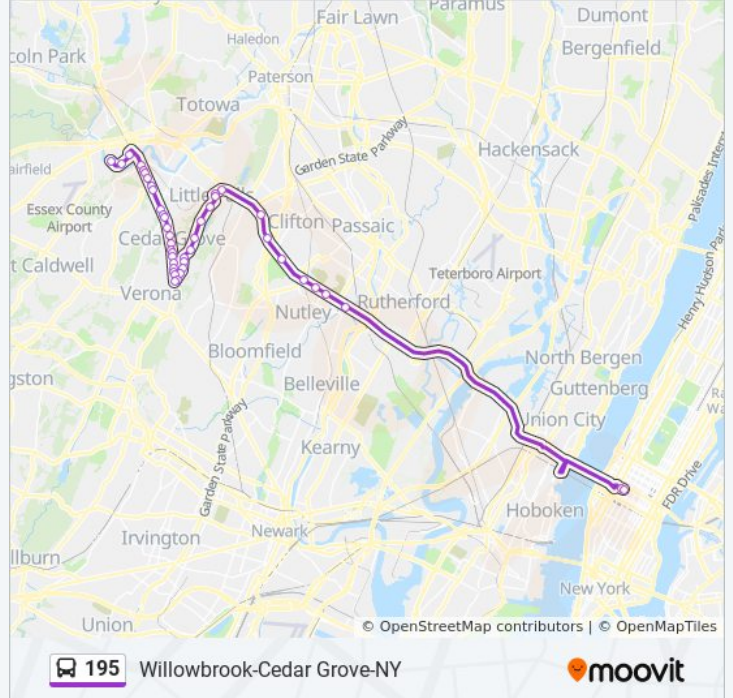

Sunday	Not Operational
Monday	6:08 AM - 7:05 PM
Tuesday	6:08 AM - 7:05 PM
Wednesday	6:08 AM - 7:05 PM
Thursday	6:08 AM - 7:05 PM
Friday	Not Operational
Saturday	Not Operational

195 bus Info

Direction: 195x New York Rt 3 Express

Stops: 44

Trip Duration: 54 min

Line Summary:

Pompton Ave at Brunswick Rd
Pompton Ave at Grove Ave
Pompton Ave (Rt-23) at Bowden Rd
Pompton Ave at Vreeland Lane
Pompton Ave 290' S Of Vreeland Ln
Pompton Ave at West Bradford Ave
Pompton Ave 75' S Of Sweetwood Dr
Pompton Ave at Ozone Ave
Pompton Ave at South Mountain Ave
Pompton Ave at Ridge Rd
Ridge Rd at Jefferson St
Ridge Rd at Cedar Ridge Dr
Ridge Rd at Bradford Ave
Ridge Rd at Briarhill Rd
Ridge Rd at Cedar St
Ridge Rd at Reservoir Pl
Ridge Rd at Lakewood Ave
Ridge Rd at Briarwood Terrace
Ridge Rd at Francisco Ave
Long Hill Rd at Tanglewood Dr
Notch Rd at Long Hill Rd
Notch Rd at Rustic Ridge Rd
Rt-3 at Grove St
Rt-3 at Broad St
Rt-3 400' E Of Hepburn Rd#
Rt-3 at Bloomfield Ave
Rt-3 at Clifton Commons Entrance
Rt-3 at Passaic Ave
Rt-3 at Clifton Commons Entrance
Port Authority Drop Off
Port Authority Bus Terminal