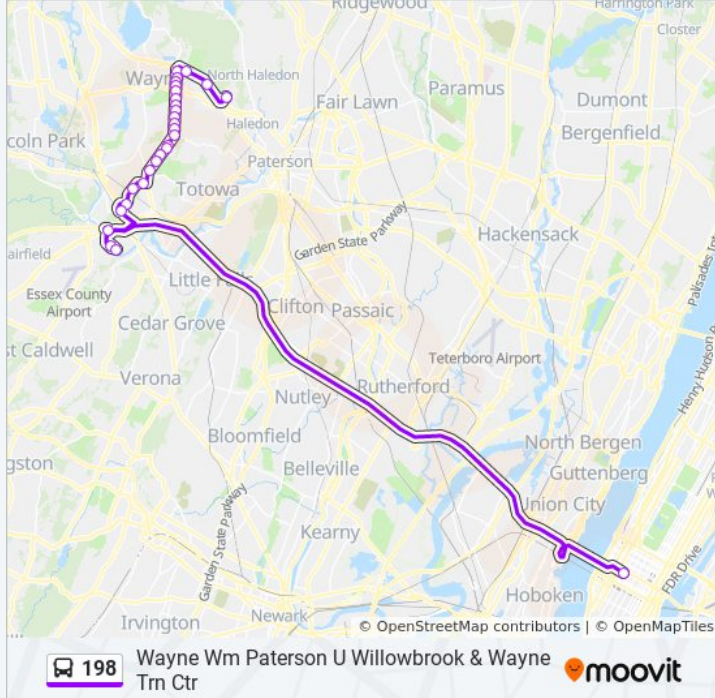

198

New York Via Wayne Trn Ctr Willowbrook

Get The App

The 198 bus line (New York Via Wayne Trn Ctr Willowbrook) has 3 routes. For regular weekdays, their operation hours are:

(1) New York Via Wayne Trn Ctr Willowbrook: 8:56 AM - 9:41 PM (2) Wayne Wm Paterson U Willowbrook & Wayne Trn Ctr: 6:50 AM - 11:30 PM (3) Willowbrook Wayne Trn Ct: 5:50 PM

Use the Moovit App to find the closest 198 bus station near you and find out when is the next 198 bus arriving.

**Direction: New York Via Wayne Trn Ctr Willowbrook**

28 stops

[VIEW LINE SCHEDULE](#)

- William Paterson U Main Campus
- Wpu-College Rd 282' N Of Paterson Hamburg Tpke.
- Paterson Hamburg Tpke at College Rd
- Paterson Hamburg Tpke at Hinchman Ave
- Valley Rd at Lancaster Ct
- Valley Rd at Traphagen Rd
- Valley Rd at Salisbury Rd
- Valley Rd at Ratzer Rd
- Valley Rd at Rumana Rd
- Valley Rd at Rose Terrace
- Valley Rd at Rillo Dr
- Valley Rd at Marc Rd
- Valley Rd at Michael Dr
- Valley Rd at Woodstock Dr
- Valley Rd at Preakness Ave
- Valley Rd at Nellis Dr
- Valley Rd at Hamilton Ave
- Valley Rd at Macdonald Dr
- Valley Rd at Angell St

**198 bus Info**

**Direction:** Wayne Wm Paterson U Willowbrook & Wayne Trn Ctr

**Stops:** 28

**Trip Duration:** 52 min

**Line Summary:**

Valley Rd at Rose Terrace

Valley Rd at Andover Dr

Valley Rd at Ratzer Rd

**Direction: Willowbrook Wayne Trn Ct**

5 stops

[VIEW LINE SCHEDULE](#)

Port Authority Bus Terminal

Us-46 Service Rd at Overpass Bridge

Willowbrook Park & Ride

Willowbrook Mall Shoppers Stop

Wayne Route 23 Transit Center