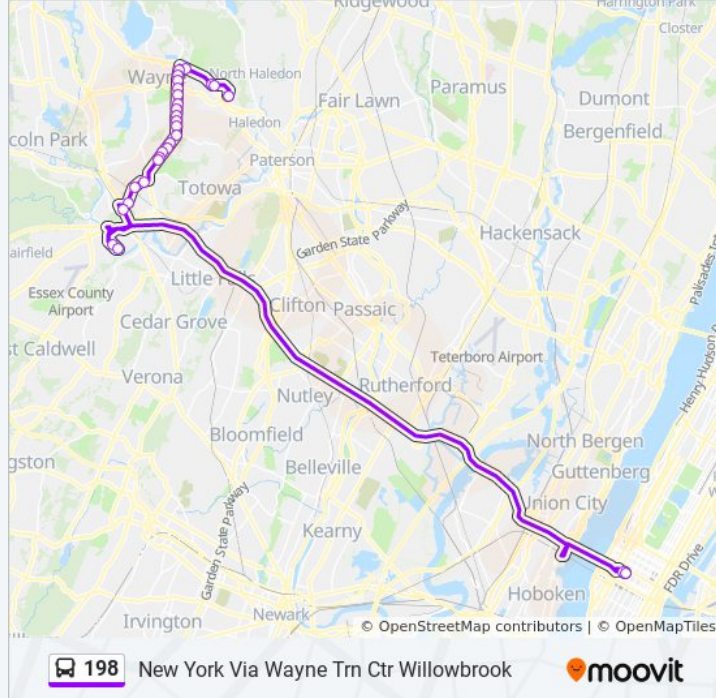

Use the Moovit App to find the closest 198 bus station near you and find out when is the next 198 bus arriving.

**Direction: New York Via Wayne Trn Ctr Willowbrook**

28 stops

[VIEW LINE SCHEDULE](#)

- William Paterson U Main Campus
- Wpu-College Rd 282' N Of Paterson Hamburg Tpke.
- Paterson Hamburg Tpke at College Rd
- Paterson Hamburg Tpke at Hinchman Ave
- Valley Rd at Lancaster Ct
- Valley Rd at Traphagen Rd
- Valley Rd at Salisbury Rd
- Valley Rd at Ratzer Rd
- Valley Rd at Rumana Rd
- Valley Rd at Rose Terrace
- Valley Rd at Rillo Dr
- Valley Rd at Marc Rd
- Valley Rd at Michael Dr
- Valley Rd at Woodstock Dr
- Valley Rd at Preakness Ave
- Valley Rd at Nellis Dr
- Valley Rd at Hamilton Ave
- Valley Rd at Macdonald Dr
- Valley Rd at Angell St

**198 bus Info**

**Direction:** New York Via Wayne Trn Ctr Willowbrook

**Stops:** 28

**Trip Duration:** 54 min

**Line Summary:**

Valley Rd at Judith Pl

Edison Dr at Riverview Dr

West Belt Pky 1056' W Of Hanes Dr

West Belt Pky 215' E Of Rt-23 Service Road

Wayne Route 23 Transit Center

Willowbrook Mall Shoppers Stop

Willowbrook Park & Ride

Port Authority Drop Off

Port Authority Bus Terminal

**Direction: Wayne Wm Paterson U Willowbrook & Wayne Trn Ctr**

28 stops

[VIEW LINE SCHEDULE](#)

Port Authority Bus Terminal

Us-46 Service Rd at Overpass Bridge

Willowbrook Park & Ride

Willowbrook Mall Shoppers Stop

Wayne Route 23 Transit Center

West Belt Pky 315' E Of Rt-23 Service Road