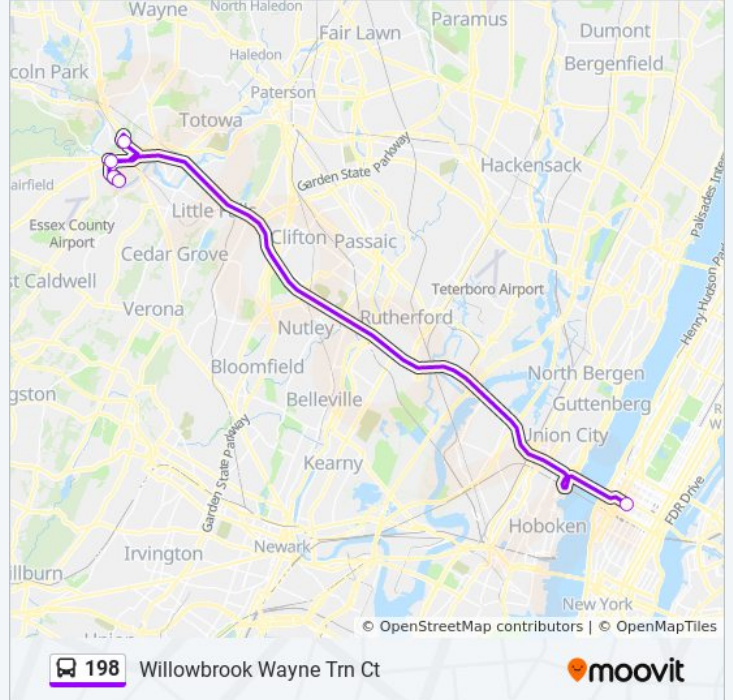

Use the Moovit App to find the closest 198 bus station near you and find out when is the next 198 bus arriving.

**Direction: New York Via Wayne Trn Ctr Willowbrook**

28 stops

[VIEW LINE SCHEDULE](#)

- William Paterson U Main Campus
- Wpu-College Rd 282' N Of Paterson Hamburg Tpke.
- Paterson Hamburg Tpke at College Rd
- Paterson Hamburg Tpke at Hinchman Ave
- Valley Rd at Lancaster Ct
- Valley Rd at Traphagen Rd
- Valley Rd at Salisbury Rd
- Valley Rd at Ratzer Rd
- Valley Rd at Rumana Rd
- Valley Rd at Rose Terrace
- Valley Rd at Rillo Dr
- Valley Rd at Marc Rd
- Valley Rd at Michael Dr
- Valley Rd at Woodstock Dr
- Valley Rd at Preakness Ave
- Valley Rd at Nellis Dr
- Valley Rd at Hamilton Ave
- Valley Rd at Macdonald Dr
- Valley Rd at Angell St

**Direction: Willowbrook Wayne Trn Ct**

5 stops

[VIEW LINE SCHEDULE](#)

Port Authority Bus Terminal

Us-46 Service Rd at Overpass Bridge

Willowbrook Park & Ride

Willowbrook Mall Shoppers Stop

Wayne Route 23 Transit Center

**198 bus Time Schedule**

Willowbrook Wayne Trn Ct Route Timetable:

Sunday	5:50 PM
Monday	Not Operational
Tuesday	Not Operational
Wednesday	Not Operational
Thursday	Not Operational
Friday	Not Operational
Saturday	Not Operational

**198 bus Info**

**Direction:** Willowbrook Wayne Trn Ct

**Stops:** 5

**Trip Duration:** 41 min

**Line Summary:**

198 bus time schedules and route maps are available in an offline PDF at [moovitapp.com](https://moovitapp.com). Use the [Moovit App](#) to see live bus times, train schedule or subway schedule, and step-by-step directions for all public transit in New York - New Jersey.