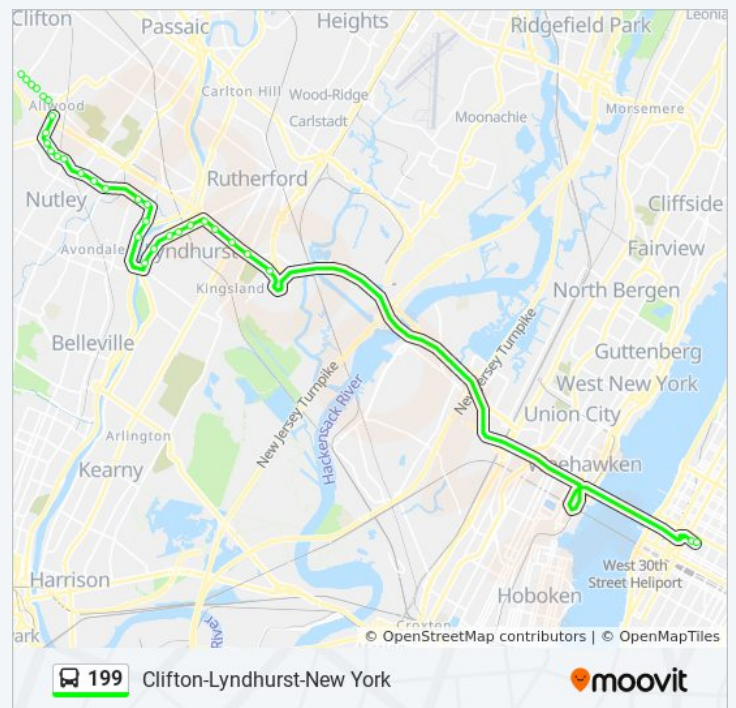

Use the Moovit App to find the closest 199 bus station near you and find out when is the next 199 bus arriving.

**Direction: Allwood Circle Via Nutley**

26 stops

[VIEW LINE SCHEDULE](#)

- Port Authority Bus Terminal
- Rutherford Ave at Polito Ave
- Rutherford Ave 350'W Of Summit Ave
- Marginal Rd at Wilson Ave
- Marginal Rd at College Pl
- Park Ave at Rutherford Ave
- Park Ave at Lake Ave
- Park Ave at Court Ave
- Park Ave At Tontine Ave
- Riverside Ave at Fern Ave
- Riverside Ave 275's Of Page Ave
- River Rd at White Terrace
- River Rd 1100's Of Kingsland St
- River Rd 300's Of Kingsland St
- Kingsland Rd at River Rd
- Kingsland Rd at Target Drive
- Kingsland Rd at Walnut St
- Kingsland St at Passaic Ave
- Kingsland St at Franklin Ave
- Kingsland St at Terrace Ave
- Kingsland St 1218' W Of Cathedral Ave.

**199 bus Info**

**Direction:** Allwood Circle Via Nutley

**Stops:** 26

**Trip Duration:** 57 min

**Line Summary:**

Kingsland St at Bloomfield Ave

Kingsland St at Edison Ave

Kingsland St at Joerg Ave

### 199 bus Info

**Direction:** New York Via Nutley

**Stops:** 55

**Trip Duration:** 46 min

**Line Summary:**

Kingsland St at Edison Ave  
Kingsland St at Bloomfield Ave  
Kingsland St at Cathedral Ave  
Kingsland St at Franklin Ave  
Kingsland St at Passaic Ave  
Kingsland St at Lakeside Dr  
Kingsland Rd at Walnut St  
Kingsland Rd at Target Drive  
Kingsland Rd 250' W Of River Rd  
River Rd 1100's Of Kingsland St  
River Rd at White Terrace  
Riverside Ave at Page Ave  
Riverside Ave at Fern Ave  
Park Ave At Tontine Ave  
Park Ave at Court Ave  
Park Ave at Lake Ave  
Rutherford Ave at Stuyvesant Ave  
Rutherford Ave at Delafield Ave  
Rutherford Ave at Ridge Rd  
Rutherford Ave at Orient Way  
Rutherford Ave at Polito Ave  
Port Authority Drop Off  
Port Authority Bus Terminal