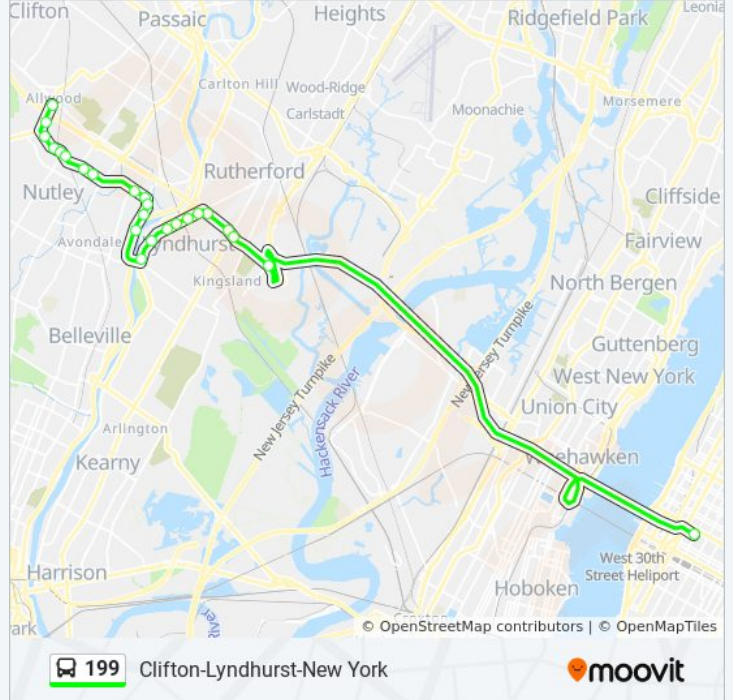

Use the Moovit App to find the closest 199 bus station near you and find out when is the next 199 bus arriving.

**Direction: Allwood Circle Via Nutley**

26 stops

[VIEW LINE SCHEDULE](#)

- Port Authority Bus Terminal
- Rutherford Ave at Polito Ave
- Rutherford Ave 350'W Of Summit Ave
- Marginal Rd at Wilson Ave
- Marginal Rd at College Pl
- Park Ave at Rutherford Ave
- Park Ave at Lake Ave
- Park Ave at Court Ave
- Park Ave At Tontine Ave
- Riverside Ave at Fern Ave
- Riverside Ave 275's Of Page Ave
- River Rd at White Terrace
- River Rd 1100's Of Kingsland St
- River Rd 300's Of Kingsland St
- Kingsland Rd at River Rd
- Kingsland Rd at Target Drive
- Kingsland Rd at Walnut St
- Kingsland St at Passaic Ave
- Kingsland St at Franklin Ave
- Kingsland St at Terrace Ave
- Kingsland St 1218' W Of Cathedral Ave.

**199 bus Info**

**Direction:** Allwood Circle Via Nutley

**Stops:** 26

**Trip Duration:** 57 min

**Line Summary:**

Kingsland St at Bloomfield Ave

Kingsland St at Edison Ave

Kingsland St at Joerg Ave

Bloomfield Ave 48's Of Isabella St

Bloomfield Ave at Allwood Rd

### Direction: Clifton Via Lyn Office Pk

63 stops

[VIEW LINE SCHEDULE](#)

Port Authority Bus Terminal

Marginal Rd N at Pleasant Ave

31st St at Hudson Ave

31st St at Palisade Ave

31st St at Bergenline Ave