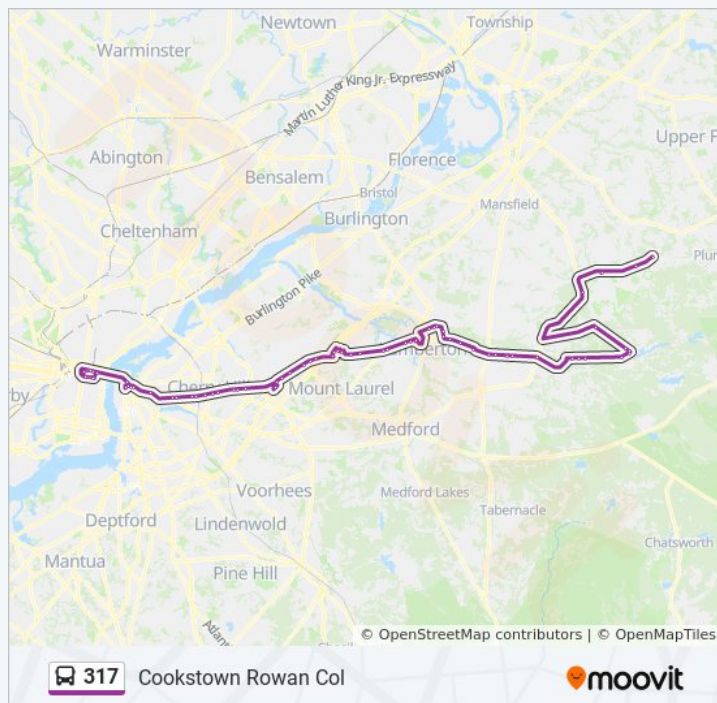

Rt-38 400' W Of Olive St.

Rt-38 at Longwood Ave

Rt-38 at Chapel Ave

Rt-38 at Pedestrian Bridge157

Rt-38 at Hillview Dr

Rt-38 at Lake Drive East

Rt-38 at Columbia Blvd

Rt-38 at Rudderow Ave

Boscov's Garden Center

Rt-38 at East Gate Rd#

Rt-38 at Pleasant Valley Ave#

Rt-38 at Church St#

Rt-38 at Moorestown-Mt Laurel Rd#

Rt-38 at Midlantic Dr

Rt-38 at Marter Ave

Rt-38 at Briggs Rd

### 317 bus Info

**Direction:** Cookstown Rowan Col

**Stops:** 74

**Trip Duration:** 114 min

**Line Summary:**

Briggs Rd 1500'N Of Rt-38

College Circle at Technology Way

Rowan College at Burlington-Mt Laurel