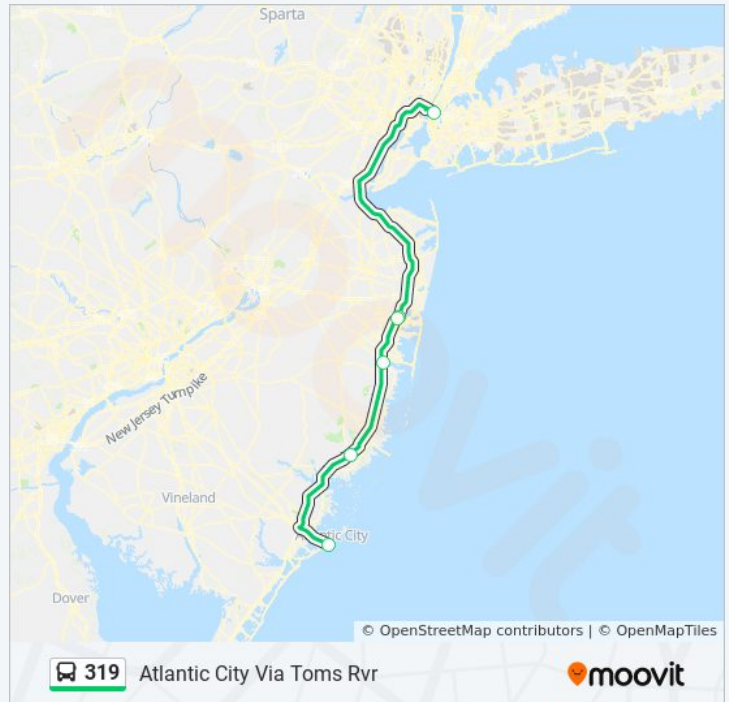

319 bus Info

Direction: Atlantic City Via Dorado P/R

Stops: 7

Trip Duration: 177 min

Line Summary:

 [319 bus Line Map](#)

Direction: Atlantic City Via Toms Rvr

6 stops

[VIEW LINE SCHEDULE](#)

- Journal Square Transportation Center
- Bus Lanes (Raymond Blvd Side)
- Brick Twp Park Ride
- Toms River Park & Ride
- Southern Ocean County Park & Ride

319 bus Time Schedule

Atlantic City Via Toms Rvr Route Timetable:

Stops: 6

Trip Duration: 150 min

Line Summary:

Direction: Jersey City Via Newark

13 stops

[VIEW LINE SCHEDULE](#)

- Gate #3 Inside Ac Bus Terminal
- Southern Ocean County Park & Ride
- Toms River Park & Ride
- Broad St at Emmet St
- Broad St at Camp St
- Broad St at Walnut St
- City Hall
- Broad St at Branford Pl/Edison Pl
- Broad St at Clinton St
- Raymond Blvd at Mulberry St
- Newark Penn Station

Direction: New York Via Toms Rvr

5 stops

[VIEW LINE SCHEDULE](#)

Gate #3 Inside Ac Bus Terminal

Southern Ocean County Park & Ride

Toms River Park & Ride

Port Authority Drop Off

Port Authority Bus Terminal