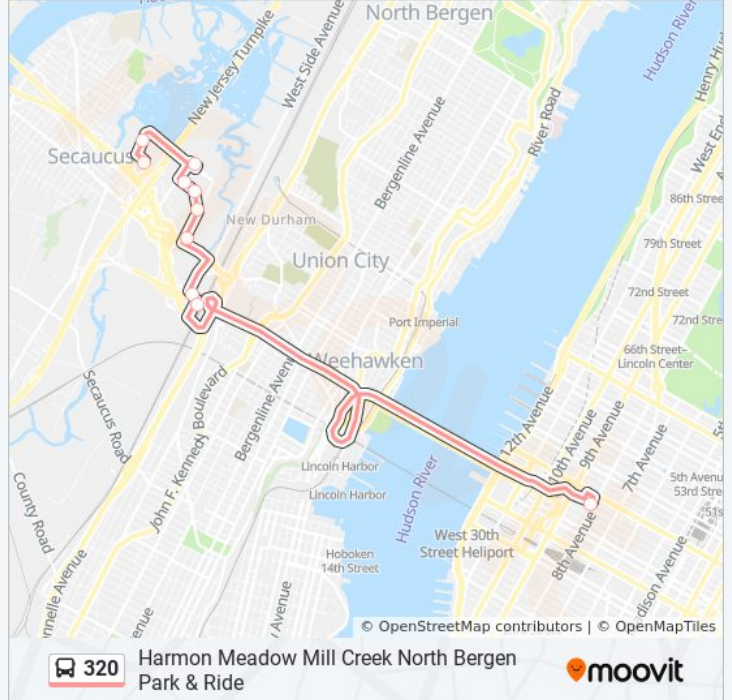

Use the Moovit App to find the closest 320 bus station near you and find out when is the next 320 bus arriving.

Direction: Harmon Meadow Mill Creek North Bergen Park & Ride

10 stops

[VIEW LINE SCHEDULE](#)

Plaza Dr at Harmon Meadow Blvd

Wal-Mart Bus Turnout at Parking Lot Entrance

Mill Creek Dr at Lightning Way

Lighting Way at Mill Creek Dr

320 bus Time Schedule

Harmon Meadow Mill Creek North Bergen Park & Ride Route Timetable:

Direction: Harmon Meadow Mill Creek North Bergen Park & Ride

Stops: 10

Trip Duration: 24 min

Line Summary:

320 Harmon Meadow Mill Creek North Bergen Park & Ride 

Direction: New York
 10 stops
[VIEW LINE SCHEDULE](#)