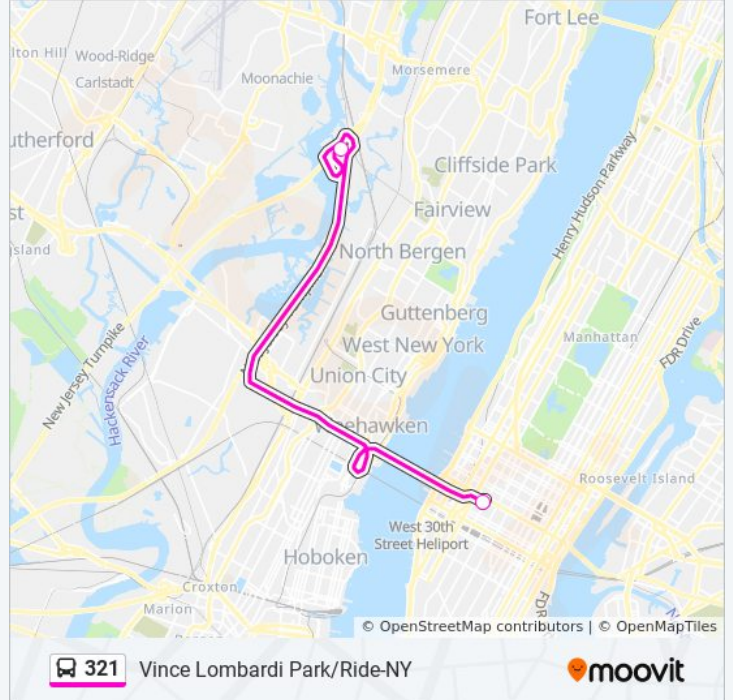

**Direction: New York**

3 stops

[VIEW LINE SCHEDULE](#)

Vince Lombardi Park & Ride

Port Authority Drop Off

Port Authority Bus Terminal

**321 bus Time Schedule**

New York Route Timetable:

### Direction: Vince Lombardi Park & Ride

2 stops

[VIEW LINE SCHEDULE](#)

Port Authority Bus Terminal

Vince Lombardi Park & Ride

### 321 bus Time Schedule

Vince Lombardi Park & Ride Route Timetable:

Sunday	Not Operational
Monday	8:15 AM - 11:30 PM
Tuesday	8:15 AM - 11:30 PM
Wednesday	8:15 AM - 11:30 PM
Thursday	8:15 AM - 11:30 PM
Friday	8:15 AM - 11:30 PM
Saturday	Not Operational

### 321 bus Info

**Direction:** Vince Lombardi Park & Ride

**Stops:** 2

**Trip Duration:** 18 min

**Line Summary:**

321 bus time schedules and route maps are available in an offline PDF at [moovitapp.com](https://moovitapp.com). Use the [Moovit App](#) to see live bus times, train schedule or subway schedule, and step-by-step directions for all public transit in New York - New Jersey.