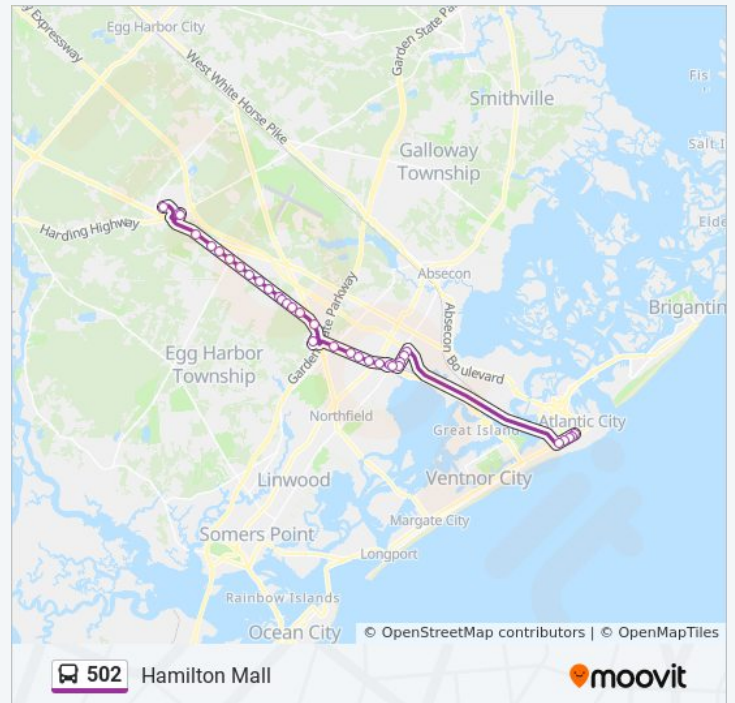

### 502 bus Info

**Direction:** Hamilton Mall

**Stops:** 34

**Trip Duration:** 52 min

**Line Summary:**

**Direction: Harbor Square**

17 stops

[VIEW LINE SCHEDULE](#)

Atlantic Ave at S Carolina Ave

Atlantic Ave at Tennessee Ave

Atlantic Ave at New York Ave

Atlantic Ave at Martin Luther King Blvd

On Atlantic Ave at Ohio Ave

Franklin Ave at Merion Ave

Franklin Ave at Adams Ave