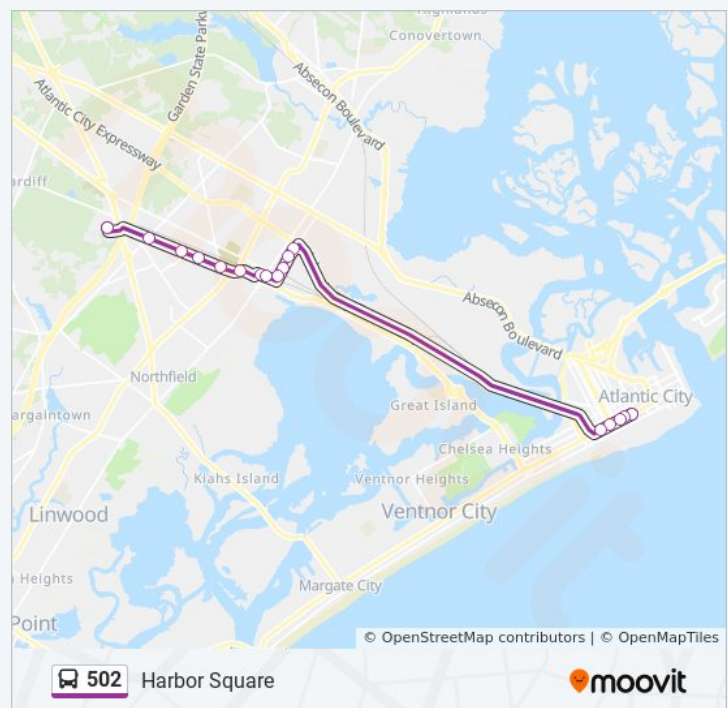

### 502 bus Info

**Direction:** Hamilton Mall

**Stops:** 34

**Trip Duration:** 52 min

**Line Summary:**

**Direction: Harbor Square**

17 stops

[VIEW LINE SCHEDULE](#)

Atlantic Ave at S Carolina Ave

Atlantic Ave at Tennessee Ave

Atlantic Ave at New York Ave

Atlantic Ave at Martin Luther King Blvd

On Atlantic Ave at Ohio Ave

Franklin Ave at Merion Ave

Franklin Ave at Adams Ave

Franklin Ave at Old Turnpike

Franklin Ave at Washington Ave

W Jersey Ave at Main St

West Jersey Ave 279'E Of Chestnut Ave

Rt-40/322 at New Rd

Rt-40/322 at Doughty Rd

Rt-40/322 at Noahs Rd

Rt-40/322 at Spencer Ln

**502 bus Info****Direction:** Harbor Square**Stops:** 17**Trip Duration:** 31 min**Line Summary:**

502 bus time schedules and route maps are available in an offline PDF at [moovitapp.com](https://moovitapp.com). Use the [Moovit App](#) to see live bus times, train schedule or subway schedule, and step-by-step directions for all public transit in New York - New Jersey.