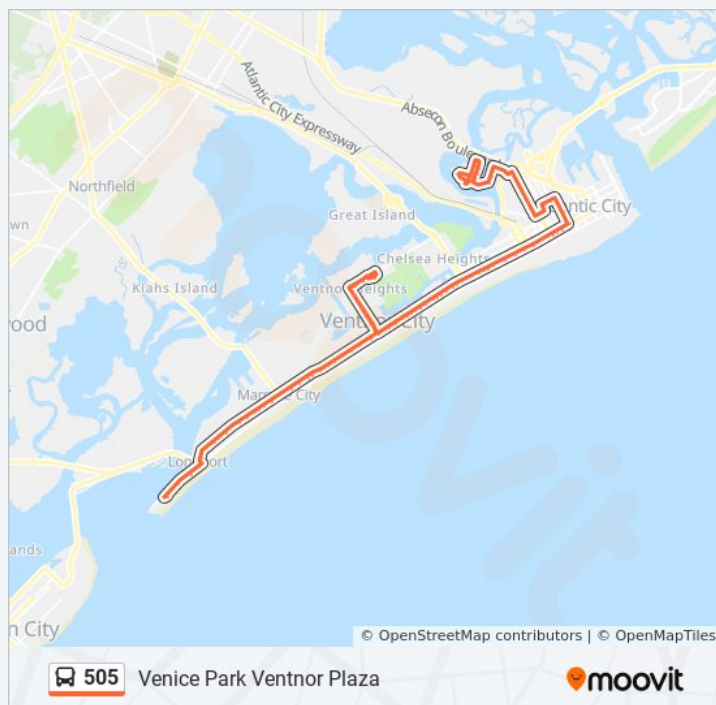

Dorset Ave at Fremont Ave

Saturday

12:13 AM - 9:55 PM

505 bus Info

Direction: Venice Park Ventnor Plaza

Stops: 89

Trip Duration: 59 min

Line Summary: