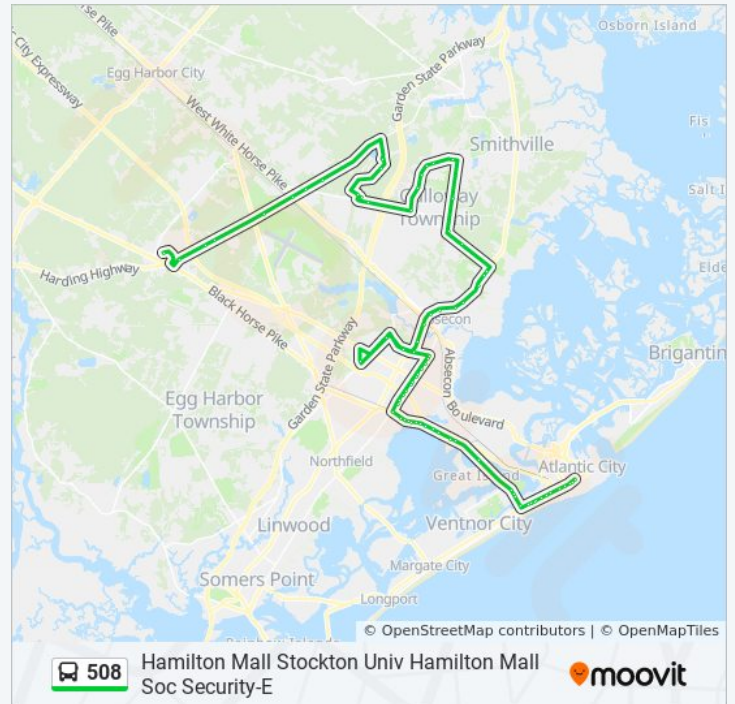

Main St at Leeds Ave

Main St at Cedarcrest Ave

Main St at Redwood Ave

Main St at California Ave

**Stops: 77**

**Trip Duration: 101 min**

**Line Summary:**

California Ave at New Rd