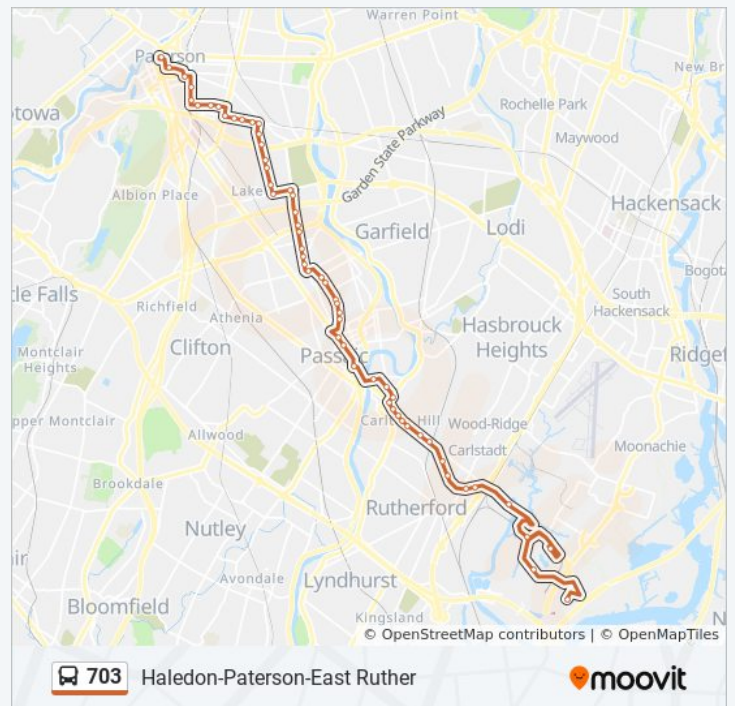

Clifton Ave 118' N Of Lakeview Ave.

Lakeview Ave at Alyea Terrace

Lakeview Ave at Rosalie Ave

Lakeview Ave at Arlington Ave

Lakeview Ave at Trimble Ave

Tuesday	12:10 AM - 11:10 PM
Wednesday	12:10 AM - 11:10 PM
Thursday	12:10 AM - 11:10 PM
Friday	12:10 AM - 11:10 PM
Saturday	12:10 AM - 11:15 PM

### 703 bus Info

**Direction:** Paterson Broadway Terminal

**Stops:** 57

**Trip Duration:** 53 min

**Line Summary:**

Lakeview Ave at Merselis Ave

Lakeview Ave at East 6th St

Lakeview Ave at Crooks Ave