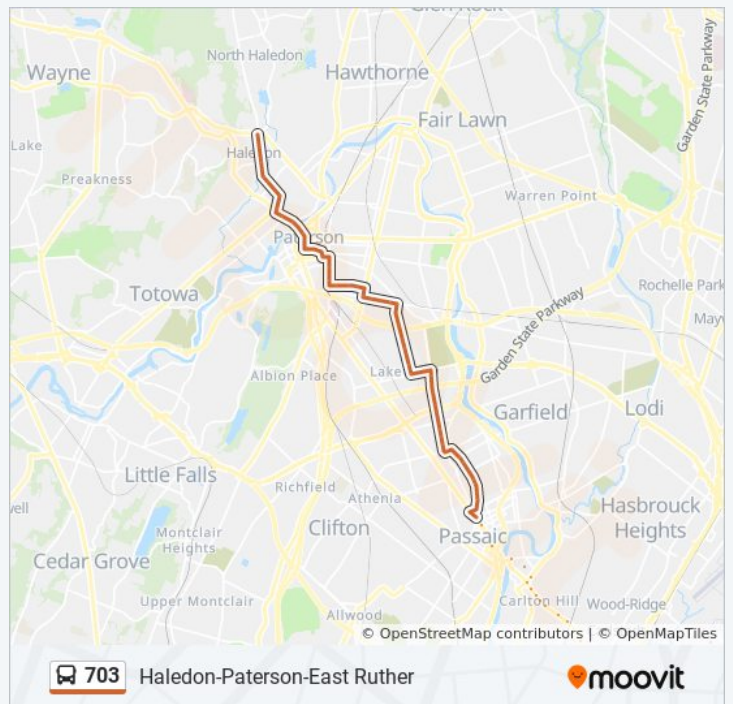

**703 bus Info**

**Direction:** Haledon

**Stops:** 85

**Trip Duration:** 71 min

**Line Summary:**

Haledon-Paterson-East Rutherford

Paterson Ave at Washington Pl

Paterson Ave at Randolph Ave