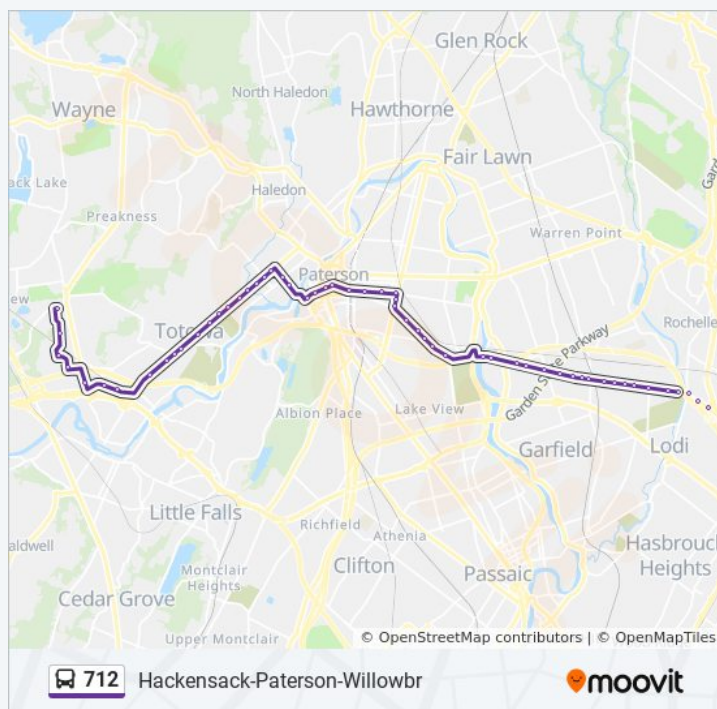

Market St at Augusta St

Market St at Obal Ave

Market St at Midland Ave

Market St 300'E Of 5th St./Hickey Ter

Market St at Sampson St

Market St at Caldwell Ave

Market St at Mayhill St

Market St at Westminster Pl

Totowa Industrial Pk Route Timetable:

Sunday	Not Operational
Monday	5:35 AM - 4:45 PM
Tuesday	5:35 AM - 4:45 PM
Wednesday	5:35 AM - 4:45 PM
Thursday	5:35 AM - 4:45 PM
Friday	5:35 AM - 4:45 PM
Saturday	Not Operational

712 bus Info

Direction: Totowa Industrial Pk

Stops: 68

Trip Duration: 54 min

Line Summary:

Market St at East 36th St

Market St at East 32nd St

Market St at East 30th St