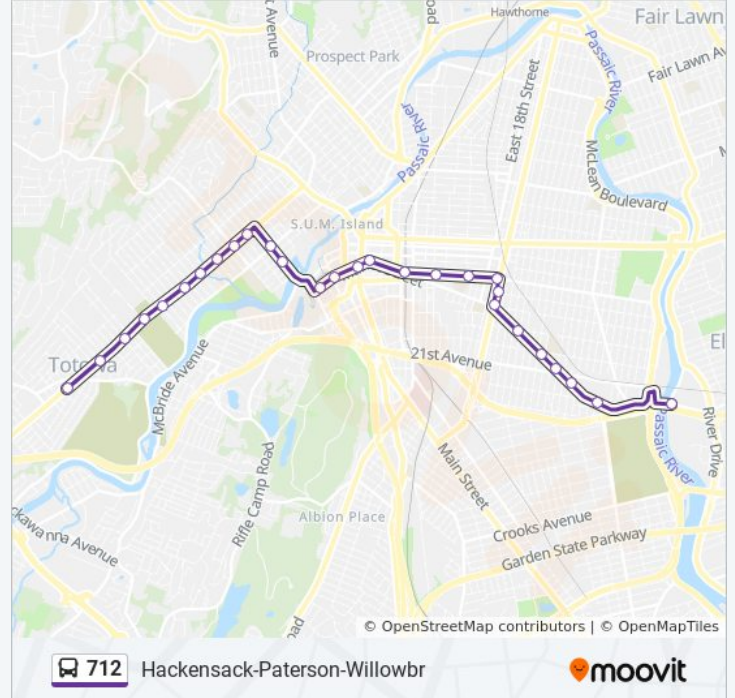

Use the Moovit App to find the closest 712 bus station near you and find out when is the next 712 bus arriving.

Direction: 712s Totowa Union Blvd Totowa Rd

28 stops

[VIEW LINE SCHEDULE](#)

- Market St at River Rd
- Market St at East 36th St
- Market St at East 32nd St
- Market St at East 30th St
- Market St at 20th Ave
- Market St at East 24th St
- Madison Ave at Market St
- Madison Ave at 17th Ave
- Park Ave at Madison Ave
- Park Ave at Rosa Parks Blvd
- Park Ave at Summer St
- Park Ave at 16th Ave, NJ Rr Station
- Market St at City Hall
- Market St at Main St
- Market St at Mill St
- Market St at Spruce St
- Wayne Ave at Maple St
- Wayne Ave at Totowa Ave
- Union Ave at Manchester Ave
- Union Ave at Preakness Ave
- Union Ave at Sherwood Ave

712 bus Info

Direction: 712s Totowa Union Blvd Totowa Rd

Stops: 28

Trip Duration: 32 min

Line Summary:

Union Ave at Richmond Ave
 Union Ave at Arlington Ave
 Union Ave at Maitland Ave
 Union Blvd at Shepherd Ln
 Union Blvd at Lincoln Ave
 Union Blvd at Gordon Ave
 Union Blvd at Totowa Rd

Direction: Hackensack Hackensack Tm

68 stops

[VIEW LINE SCHEDULE](#)

Edison Dr at Riverview Dr
 Jackson Rd at Madison Rd
 Taft Rd at Maltese Dr
 Maltese Dr at West End Rd
 Riverview Dr at Rt 46
 Furler St at Minnisink Rd
 Furler St 1056' W Of Union Blvd
 Furler St at Union Blvd
 Union Blvd 320's Of Wilson Ave
 Union Blvd at Coolidge Ave
 Crews St at Union Blvd/Totowa Rd
 Union Blvd at Church St
 Union Blvd at Totowa Rd
 Union Blvd at Gordon Ave
 Union Blvd at Lincoln Ave
 Union Blvd at Shepherd Ln
 Union Ave at Maitland Ave
 Union Ave at Arlington Ave

Union Ave at Manchester Ave

Wayne Ave at Liberty St

Wayne Ave at Maple St

Market St at Spruce St

Market St at Mill St

Market St at Main St

Market St at City Hall

Market St at Memorial Drive, NJ Rr Station