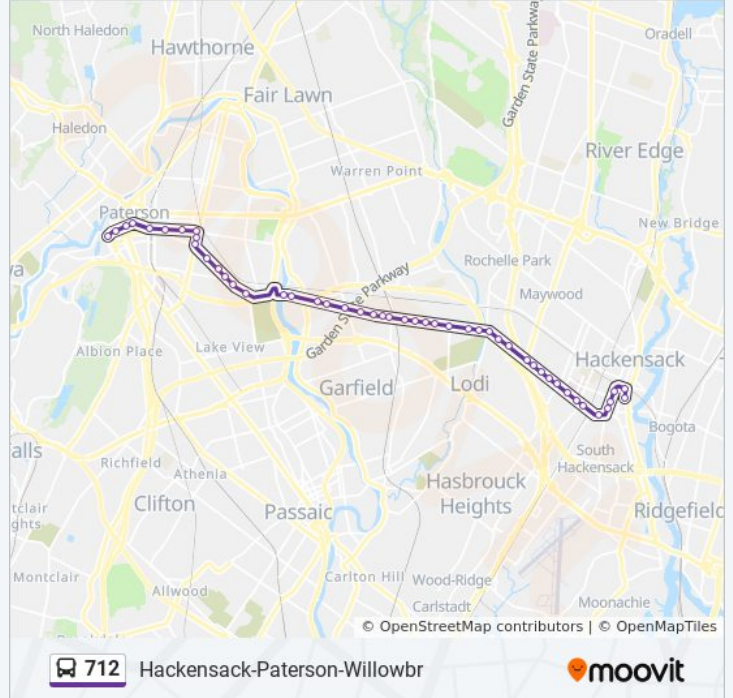

Market St at Augusta St

Market St at Obal Ave

Market St at Midland Ave

Market St 300'E Of 5th St./Hickey Ter

Market St at Sampson St

Market St at Caldwell Ave

Market St at Mayhill St

Market St at Westminster Pl

Market St at Mola Blvd

Market St at Church St

Market St 183'E Of Van Riper Ave

Market St 876'W Of River Dr

Market St at River Rd

Market St at East 36th St

Market St at East 32nd St

Market St at East 30th St

Market St at 20th Ave

Market St at East 24th St

Madison Ave at Market St

Madison Ave at 17th Ave

Park Ave at Madison Ave

Park Ave at Rosa Parks Blvd

Park Ave at Summer St

Park Ave at 16th Ave, NJ Rr Station

Market St at City Hall

Market St at Main St

Market St at Mill St

Market St at Spruce St

68 stops

[VIEW LINE SCHEDULE](#)

- Hackensack Bus Terminal
- Hackensack Bus Terminal - on Moore St
- State St at Lawrence St
- State St at Myer St
- State St at Sussex St
- Essex St at Union St
- Essex St at Newman St
- Essex St at Polifly Rd
- Essex St at University Medical Ctr
- Essex St at Summit Ave
- Essex St at Easterly Arcadia Rd
- Essex St at Westerly Arcadia Rd
- Essex St at Maybrook Dr
- Essex St at Maywood Ave
- Essex St at Route 17 South Exit Ramp
- Essex St at High St
- Essex St at Rochelle Ave
- Market St & Saddle River Rd
- Market St at Bella-Vista Ave
- Market St at Westminster Pl
- Market St at Caldwell Ave
- Market St at Sampson St
- Market St at 5th St
- Market St at Midland Ave
- Market St at Obal Ave
- Market St at Kohner Pl
- Market St at Mola Blvd
- Market St at Church St
- Market St 183'E Of Van Riper Ave
- Market St 876'W Of River Dr
- Market St at River Rd