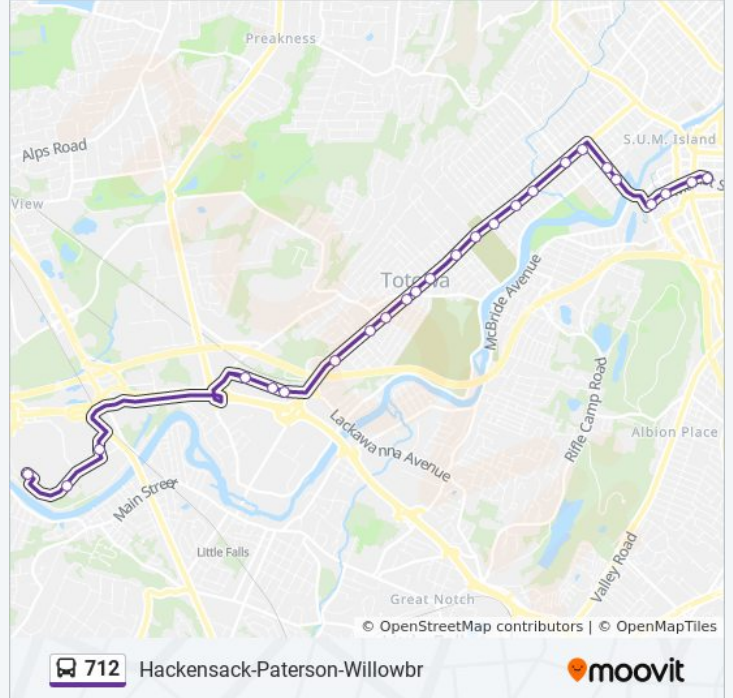

26 stops

[VIEW LINE SCHEDULE](#)

Willowbrook Mall Shoppers Stop

Willowbrook Blvd 385' W Of Willowbrook Blvd
Extens

North Leg 207'N Of Willowbrook Blvd

Furler St at Minnisink Rd

Furler St 1056' W Of Union Blvd

Furler St at Union Blvd

Union Blvd 320's Of Wilson Ave

Union Blvd at Coolidge Ave

Crews St at Union Blvd/Totowa Rd

Union Blvd at Church St

Union Blvd at Totowa Rd

Union Blvd at Gordon Ave

712 bus Time Schedule

Stops: 26

Trip Duration: 22 min

Line Summary:

Union Blvd at Lincoln Ave
 Union Blvd at Shepherd Ln
 Union Ave at Maitland Ave
 Union Ave at Arlington Ave
 Union Ave at Richmond Ave
 Union Ave at Don Bosco Ave
 Union Ave at Preakness Ave
 Union Ave at Manchester Ave
 Wayne Ave at Liberty St
 Wayne Ave at Maple St
 Market St at Spruce St
 Market St at Mill St
 Market St at Main St
 Market St at City Hall