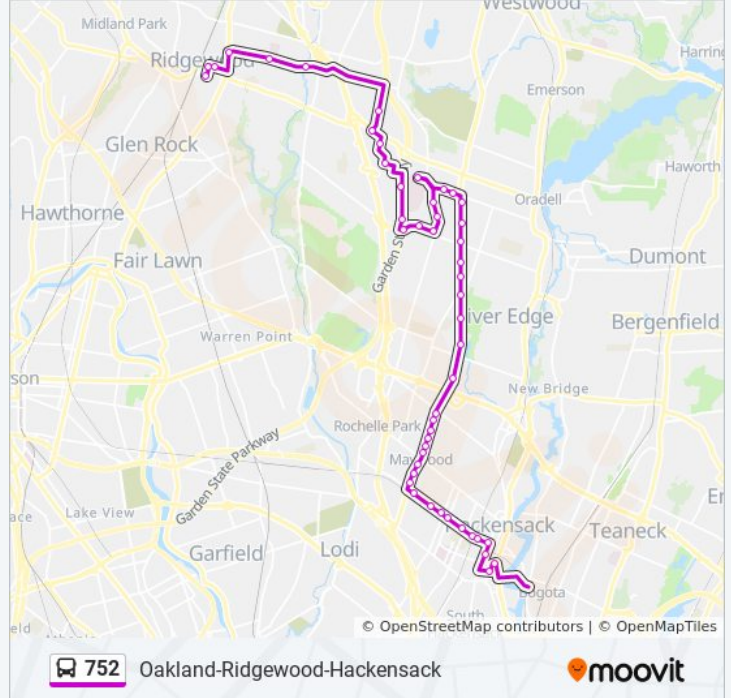

### 752 bus Info

**Direction:** Ridgewood Bus Terminal

**Stops:** 50

**Trip Duration:** 44 min

**Line Summary:**

Maywood Ave at East Forest Ave  
Maywood Ave at East Fairmount Ave  
Maywood Ave at Spring Valley Ave  
Forest Ave 150' N Of Brookfield Ave.#  
Forest Ave at Norman Way#  
Forest Ave at Van Saun Park#  
Forest Ave at Spring Valley Rd#  
Forest Ave at Ashley Pl#  
Forest Ave at Taft Ct#  
Forest Ave at Midland Ave#  
Forest Ave at Seton Hall Dr#  
Forest Ave at Drew Ave#  
E Ridgewood Ave at Wagner Ct#  
E Ridgewood Ave 300'W Of Veronica Ct  
New Bridge Medical Ctr  
Farview Ave at Jerome Ave#  
Farview Ave at Sweet Briar Pl#  
Midland Ave at Farview Ave#  
Midland Ave at Yuhas Dr#  
Midland Ave at Garden State Parkway Overpass#  
From Rd at Entrance To Mack-Cali Centre VI & VII#  
Paramus Park Mall  
Mack Center Dr at Winters Ave  
Winters Ave 44's Of Valley Health Plaza  
Winters Ave at Fashion Center Entrance  
E Ridgewood Ave at Highland Ave#  
Highland Ave at Maryland Rd#  
Linwood Ave at Sollas Ct  
Linwood Ave at Van Dien Ave  
North Maple Ave at Linwood Ave  
Franklin Ave at North Walnut St  
Oak St at Franklin Ave