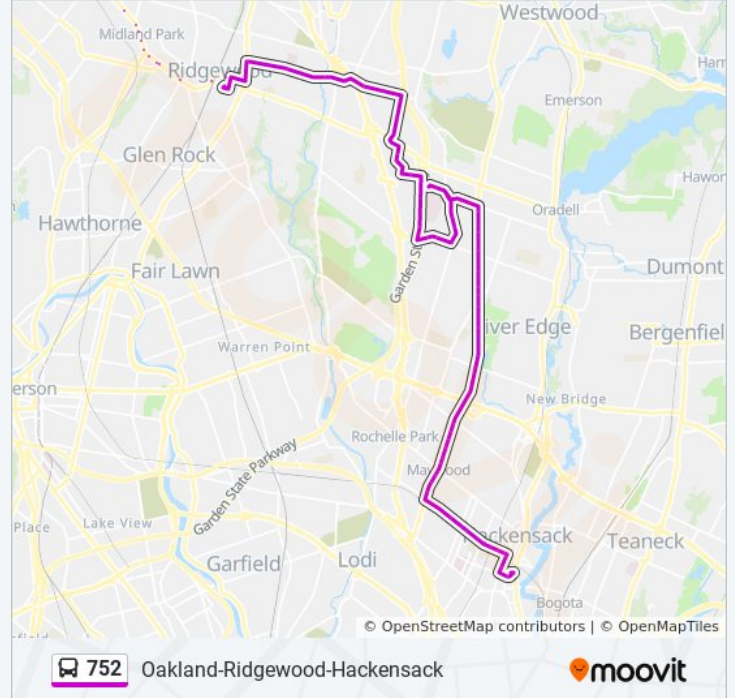

Mack Center Dr 655'W Of From Rd

Paramus Park Mall

From Rd at Entrance To Mack-Cali Centre VI & VII#

Midland Ave at Acorn Dr#

Midland Ave at Chelsea St#

Midland Ave at Farview Ave#

Farview Ave at Sweet Briar Pl#

Farview Ave at Mckinley Blvd#

New Bridge Medical Ctr

E Ridgewood Ave 300'W Of Veronica Ct

E Ridgewood Ave at Wagner Ct#

Forest Ave at Drew Ave#

Forest Ave at Seton Hall Dr#

Forest Ave at Midland Ave

Forest Ave at Lentz Pl#

Forest Ave at Ashley Pl#

Forest Ave at Addison Pl#

Forest Ave at Spring Valley Rd

Forest Ave at Van Saun Park#

Forest Ave at Norman Way#

Forest Ave at Howland Ave#

Maywood Ave at Spring Valley Ave

Maywood Ave at West Fairmount Ave

State St at Lawrence St

E Atlantic St 35' Of Main St

Hackensack Bus Terminal

**Direction: Oakland Copper Tree Center**

78 stops

[VIEW LINE SCHEDULE](#)

Hackensack Bus Terminal

**752 bus Time Schedule**