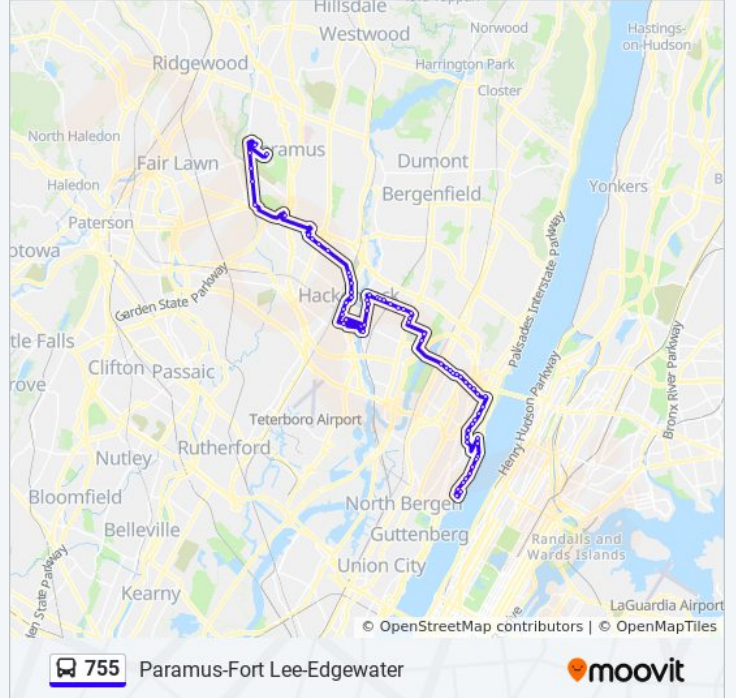

Glenwood Ave at Hemlock Terrace

Glenwood Ave at Roosevelt St

Teaneck Rd at Johnson Ave, T. Jefferson School

Teaneck Rd at Lindbergh Blvd, Holy Name Hospital

Cedar Ln at Teaneck Rd

Cedar Ln at Grange Rd

Cedar Ln at Queen Anne Rd

Cedar Ln at Palisade Ave

Cedar Ln at Chestnut Ave

Cedar Ln at Elm Ave

Cedar Lane at Lincoln Pl

Cedar Ln at Westerly Catalpa Ave

River Rd at Kent Ave

River Rd at Cadmus Ct

River Rd at Terhune St

River Rd at Kramer Ct

W Fort Lee Rd 755'W Of River Rd

Hackensack Bus Terminal

Bridge St at Main St

State St at Trinity Pl

State St at Salem St#

State St at Berry St#

Main St at Ward St

Main St at Anderson St

Main St at University Plaza Dr

Main St at Linden St

Main St at Fairmount Ave

Spring Valley Ave at Coles St

Spring Valley Ave 300' E Of Maywood Ave.

Spring Valley Ave at N. Edel Ave

Bergen Town Center