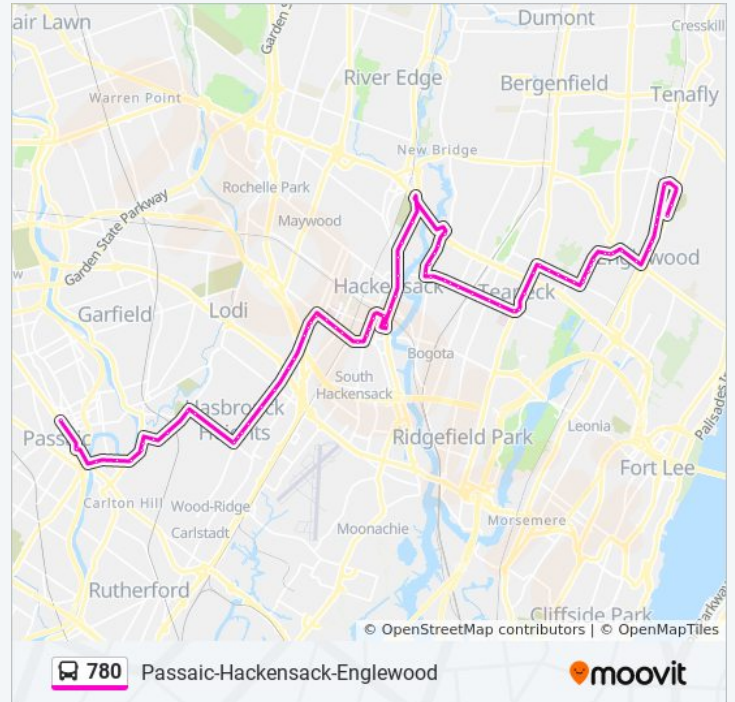

Cedar Ln at Elm Ave

Cedar Lane at Lincoln Pl

Cedar Ln at Westerly Catalpa Ave

River Rd & Beverly Rd

River Rd at Tilden Ave

River Rd 566'N Of Martense Ave

River Rd at Ramapo Rd

River Rd at Cornwall Rd

Hackensack Ave at Bergen Cty Academies (Tech

780 bus Info

Direction: Passaic Bus Terminal

Stops: 76

Trip Duration: 60 min

Line Summary:

Hs)

Hackensack Ave at Temple Ave

River St 207's Of University Plaza Dr

River St at Anderson St

River St at Berry St

River St at Salem St

Hackensack Bus Terminal

Hackensack Bus Terminal - on Moore St

State St at Lawrence St

State St at Myer St

State St at Sussex St

Essex St at Union St

Essex St at Newman St

Essex St at Polifly Rd

Essex St at University Medical Ctr

Summit Ave & Essex St

Summit Ave at Simons Ave

Summit Ave at Marvin Ave