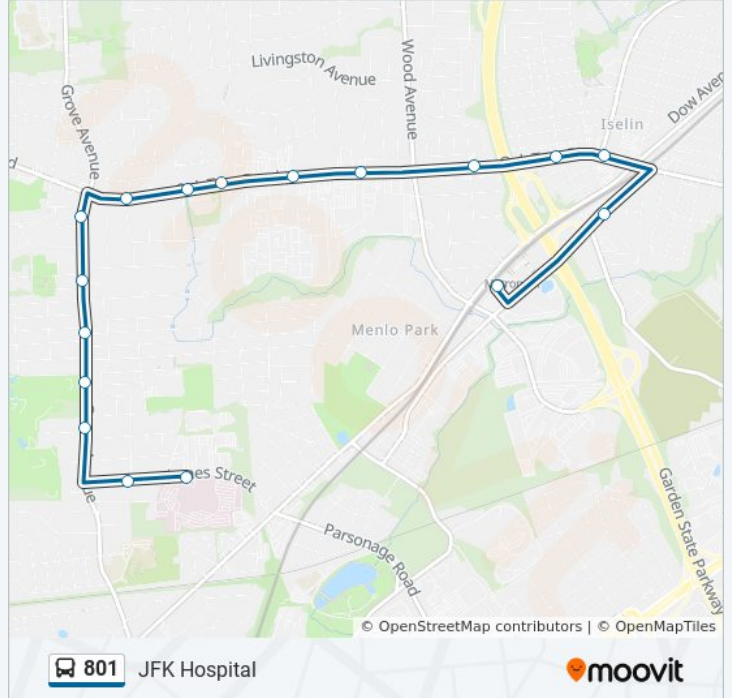

Use the Moovit App to find the closest 801 bus station near you and find out when is the next 801 bus arriving.

Direction: JFK Hospital

17 stops

[VIEW LINE SCHEDULE](#)

- Metropark Rail Station Bus Lane 1
- Middlesex-Essex Tpke at Juliet St
- Oak Tree Rd at Middlesex Ave
- Oak Tree Rd at Correja Ave
- Oak Tree Rd at Plymouth Dr
- Oak Tree Rd at Henry St
- Oak Tree Rd at Sugar Rd
- Oak Tree Rd at Ellmyer Rd
- Oak Tree Rd at Ventnor Dr
- Oak Tree Rd at Monica Dr
- Grove Ave at Oak Tree Rd
- Grove Ave at George Ave. East
- Grove Ave at Marlin Ave. West
- Grove Ave at Monroe Ave
- Grove Ave at Twin Oaks Drive
- James St at Mundy Ave
- JFK Medical Center

Stops: 17

Trip Duration: 14 min

Line Summary:

Direction: Metropark

23 stops

[VIEW LINE SCHEDULE](#)

- Metropark Rail Station Bus Lane 1
- Rt-27 (Lincoln Hwy) at Wood Ave
- Rt-27 (Lincoln Hwy) at Phillip St
- Rt-27 (Lincoln Hwy) at Frederic St
- Rt-27 (Lincoln Hwy) at Elizabeth Ave
- James St at Egan St
- JFK Medical Center
- James St at Mundy Ave
- Grove Ave at Edison Ave
- Grove Ave at Monroe Ave
- Grove Ave at Marlin Ave. East
- Grove Ave at Timber Rd
- Grove Ave at Oak Tree Rd
- Oak Tree Rd at Monica Dr
- Oak Tree Rd at Ventnor Dr
- Oak Tree Rd at Farmhaven Ave
- Oak Tree Rd at Sugar Rd
- Oak Tree Rd at Henry St

801 bus Info

Direction: Metropark

Stops: 23

Trip Duration: 21 min

Line Summary:

Oak Tree Rd at Wood Ave#

Oak Tree Rd at Magnolia Rd

Oak Tree Rd at Middlesex Ave

801 bus Info

Direction: Metropark

Stops: 22

Trip Duration: 22 min

Line Summary:

Rt-27 (Lincoln Hwy) at Parsonage Rd

Rt-27 (Lincoln Hwy) at Harvey Avenue

Thornall St 266' N Of Evergreen Rd.