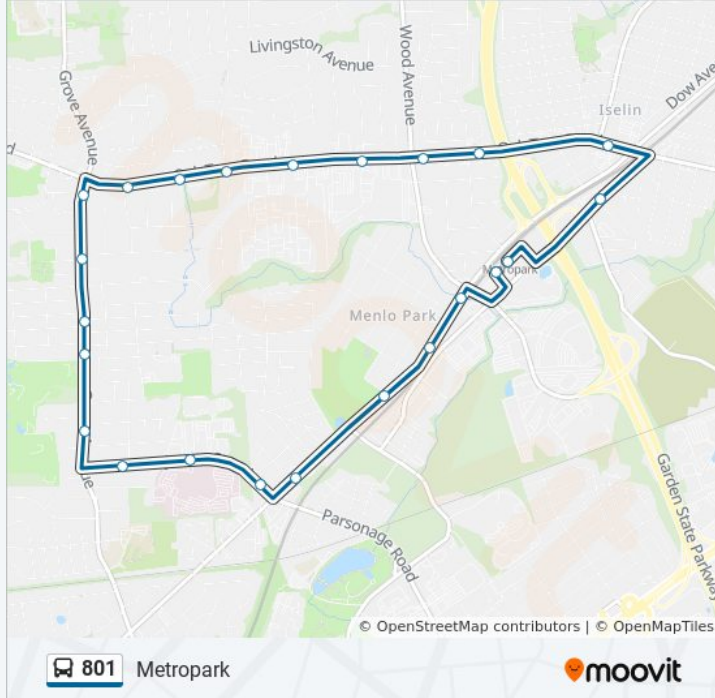

Stops: 17

Trip Duration: 14 min

Line Summary:

Direction: Metropark

23 stops

[VIEW LINE SCHEDULE](#)

- Metropark Rail Station Bus Lane 1
- Rt-27 (Lincoln Hwy) at Wood Ave
- Rt-27 (Lincoln Hwy) at Phillip St
- Rt-27 (Lincoln Hwy) at Frederic St
- Rt-27 (Lincoln Hwy) at Elizabeth Ave
- James St at Egan St
- JFK Medical Center
- James St at Mundy Ave
- Grove Ave at Edison Ave
- Grove Ave at Monroe Ave
- Grove Ave at Marlin Ave. East
- Grove Ave at Timber Rd
- Grove Ave at Oak Tree Rd
- Oak Tree Rd at Monica Dr
- Oak Tree Rd at Ventnor Dr
- Oak Tree Rd at Farmhaven Ave
- Oak Tree Rd at Sugar Rd
- Oak Tree Rd at Henry St

801 bus Info

Direction: Metropark

Stops: 23

Trip Duration: 21 min

Line Summary:

Oak Tree Rd at Wood Ave#

Oak Tree Rd at Magnolia Rd

Oak Tree Rd at Middlesex Ave

Middlesex-Essex Tpke at Juliet St

Arrive Metropark Rail Station#

Direction: Metropark

22 stops

[VIEW LINE SCHEDULE](#)

Metropark Rail Station Bus Lane 1

Middlesex-Essex Tpke at Juliet St

Oak Tree Rd at Middlesex Ave

801 bus Info

Direction: Metropark

Stops: 22

Trip Duration: 22 min

Line Summary:

Rt-27 (Lincoln Hwy) at Parsonage Rd

Rt-27 (Lincoln Hwy) at Harvey Avenue

Thornall St 266' N Of Evergreen Rd.