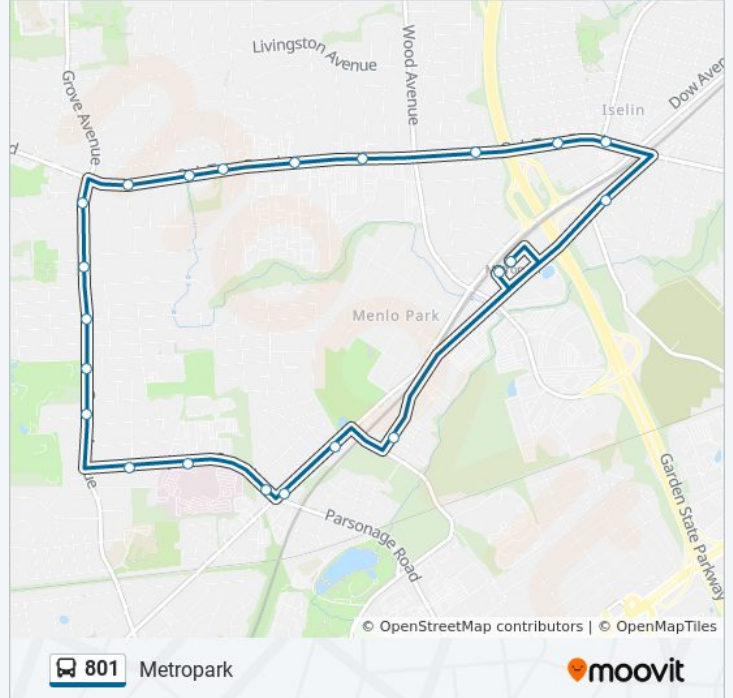

Rt-27 (Lincoln Hwy) at Parsonage Rd

Rt-27 (Lincoln Hwy) at Harvey Avenue

Thornall St 266' N Of Evergreen Rd.

Arrive Metropark Rail Station#

801 bus time schedules and route maps are available in an offline PDF at moovitapp.com. Use the [Moovit App](#) to see live bus times, train schedule or subway schedule, and step-by-step directions for all public transit in New York - New Jersey.

[About Moovit](#) • [MaaS Solutions](#) • [Supported Countries](#) • [Mooviter Community](#)

© 2024 Moovit - All Rights Reserved

Check Live Arrival Times