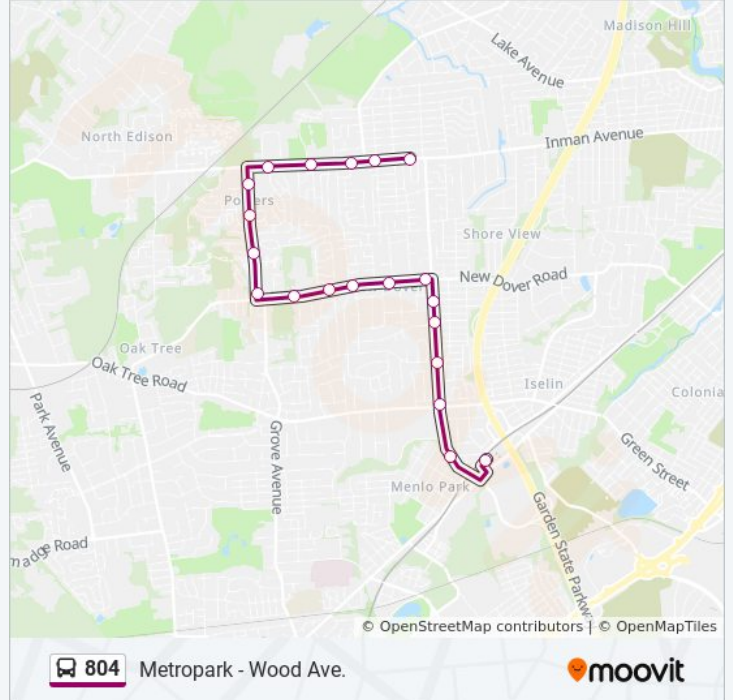

Wood Ave at Garfield St

Wood Ave at Mckinley St

Wood Ave at New Dover Rd

Wood Ave at Curtis Ave

Wood Ave at Livingston Ave

Wood Ave at Charles St

Wood Ave at Willow Ave#

Arrive Metropark Rail Station#

Direction: Wood-Inman

20 stops

[VIEW LINE SCHEDULE](#)

Metropark Rail Station Bus Lane 4

Wood Ave at Willow Ave#

Wood Ave at Oak Tree Rd

Wood Ave at Reynolds St

Wood Ave at West Louis Pl

Wood Ave at West Warren St

New Dover Rd at Wood Ave

New Dover Rd at Revere Blvd

New Dover Rd at Parker Rd

New Dover Rd at Jonathan Dr

New Dover Rd at Weinfeld Dr

Grove Ave at New Dover Rd

Grove Ave at Martha St

804 bus Info

Direction: Wood-Inman

Stops: 20

Trip Duration: 13 min

Line Summary:

Inman Ave at Beatrice Parkway

Inman Ave at West Dr

804 bus time schedules and route maps are available in an offline PDF at moovitapp.com. Use the [Moovit App](#) to see live bus times, train schedule or subway schedule, and step-by-step directions for all public transit in New York - New Jersey.