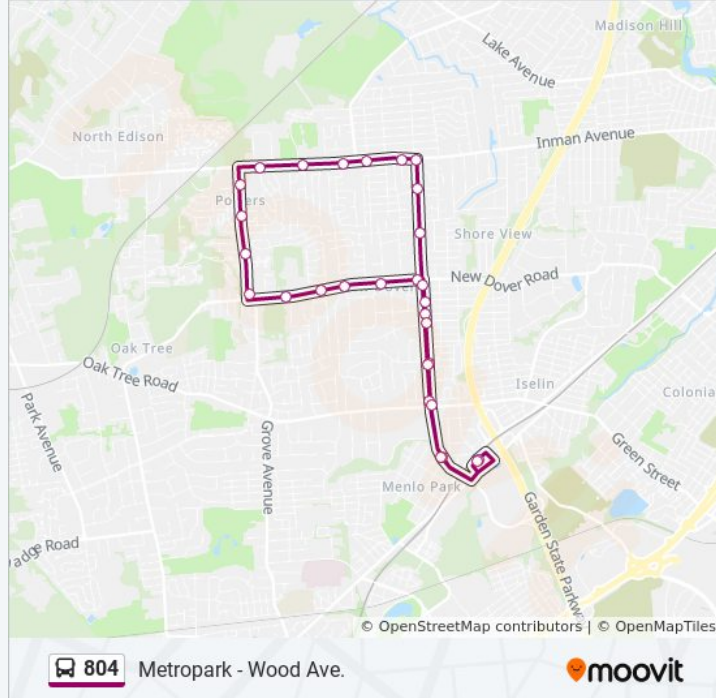

29 stops

[VIEW LINE SCHEDULE](#)

Metropark Rail Station Bus Lane 4

Wood Ave at Willow Ave#

Wood Ave at Oak Tree Rd

Wood Ave at Reynolds St

Wood Ave at West Louis Pl

Wood Ave at West Warren St

804 bus Info

Direction: Metropark New Dover Inman

Stops: 29

Trip Duration: 26 min

Line Summary:

Inman Ave at Beatrice Parkway

Inman Ave at West Dr

Wood Ave at Inman Ave#

Wood Ave at Garfield St

Wood Ave at Mckinley St

Wood Ave at New Dover Rd

Wood Ave at Curtis Ave

Wood Ave at Livingston Ave

Wood Ave at Charles St

Wood Ave at Willow Ave#

Arrive Metropark Rail Station#

Direction: Wood-Inman

20 stops

[VIEW LINE SCHEDULE](#)

Metropark Rail Station Bus Lane 4

Wood Ave at Willow Ave#

Wood Ave at Oak Tree Rd

Wood Ave at Reynolds St

Wood Ave at West Louis Pl