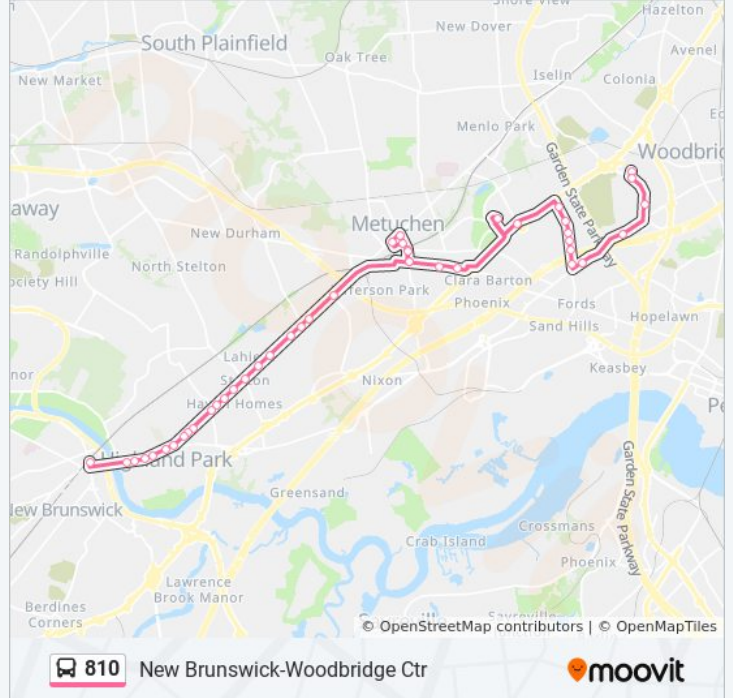

810 bus Info

Direction: New Brunswick

Stops: 43

Trip Duration: 48 min

Line Summary:

Rt-27 (Lincoln Hwy) at Vineyard Rd
 Rt-27 (Lincoln Hwy) at Revlon Traffic Signal
 Rt-27 (Lincoln Hwy) at Talmadge Rd
 Rt-27 (Lincoln Hwy) at Municipal Blvd
 Rt-27 (Lincoln Hwy) at Colton Rd
 Rt-27 (Lincoln Hwy) at Stony Rd West
 Rt-27 at Plainfield Ave
 Rt-27 (Lincoln Hwy) at Schuyler Dr
 Rt-27 (Lincoln Hwy) at Vinal Ave
 Rt-27 (Lincoln Hwy) at Suydam Ave
 Rt-27 (Lincoln Hwy) at Suttons Lane
 Raritan Ave at Lexington Ave
 Raritan Ave at Highland Ave
 Raritan Ave at N. Tenth Ave
 Raritan Ave at N. Seventh Ave
 Raritan Ave at N. Fifth Ave
 Raritan Ave at 3rd Ave
 Raritan Ave at N. Second Ave
 Raritan Ave at N. First Ave
 Raritan Ave at Adelaide Ave
 George St at Albany St

Direction: Woodbridge Center

43 stops

[VIEW LINE SCHEDULE](#)

Somerset St at George St
 Raritan Ave at Adelaide Ave
 Raritan Ave at S. First Ave
 Raritan Ave at S. Second Ave
 Raritan Ave at 3rd Ave
 Raritan Ave at S. Fourth Ave
 Rt-27 at Woodbridge Ave
 Raritan Ave at S. 10th Ave

810 bus Info

Direction: Woodbridge Center

Stops: 43

Trip Duration: 54 min

Line Summary:

Raritan Ave at Merilind Ave

Raritan Ave at Barnard St

Raritan Ave at Columbia Ave

Rt-27 (Lincoln Hwy) at Sturgis Rd

Rt-27 (Lincoln Hwy) at Revlon Traffic Signal

Rt-27 (Lincoln Hwy) 345'N Of Vineyard Rd

Main St at Amboy Ave

Main St at Woodbridge Ave, Rail Station

New St at Main St

Center St at Middlesex Ave