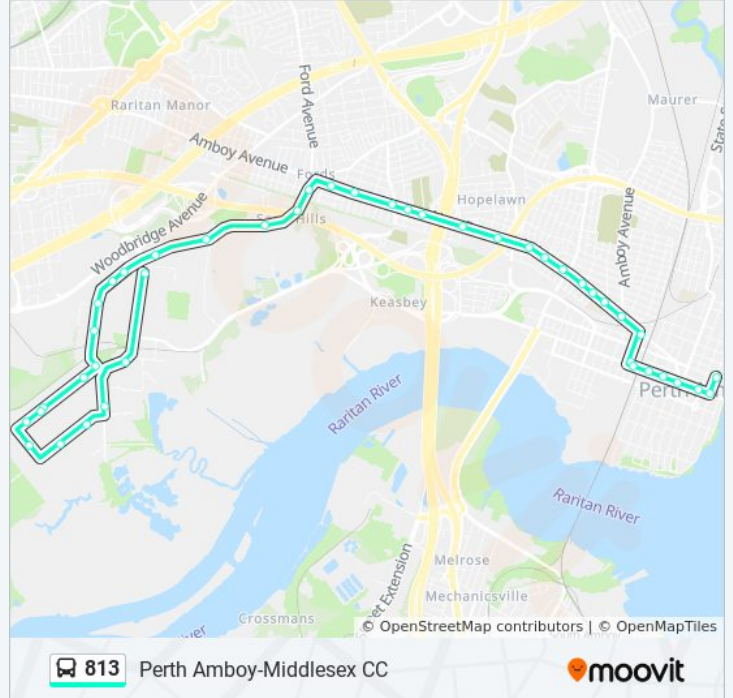

King Georges Post Rd at New St#

King Georges Post Rd at Clearview Rd#

King Georges Post Rd at Raritan Center Pkwy#

Fieldcrest Ave 200's Of Raritan Center Parkway

Fieldcrest Ave 1000' S Of Raritan Center Parkway

Fieldcrest Ave at Seneca St

Fieldcrest Ave 1200' S Of Seneca St.

Fieldcrest Ave at Northfield Ave

Northfield Rd 300' S Of Fieldcrest Ave.

Northfield Rd 1000' S Of Fieldcrest Ave.

Northfield Rd 1000' N Of Fernwood Rd.#

Northfield Rd 300' N Of Fernwood Rd.#

Fernwood Rd at Mayfield Rd

Newfield Ave at Fernwood Ave

Newfield Rd 800' E Of Fernwood Rd.

Raritan Ctr Pkwy 500'N Of Newfield Rd

Raritan Ctr Pkwy 100's Of Clover Pl

Raritan Center Parkway at Mcgaw Dr

Direction: Metuchen

8 stops

[VIEW LINE SCHEDULE](#)

Middlesex County College

Woodbridge Ave at Sine Rd

Woodbridge Ave at Stanley Swiderski Ave

Woodbridge Ave at Grace St

Main St at Martin Ave