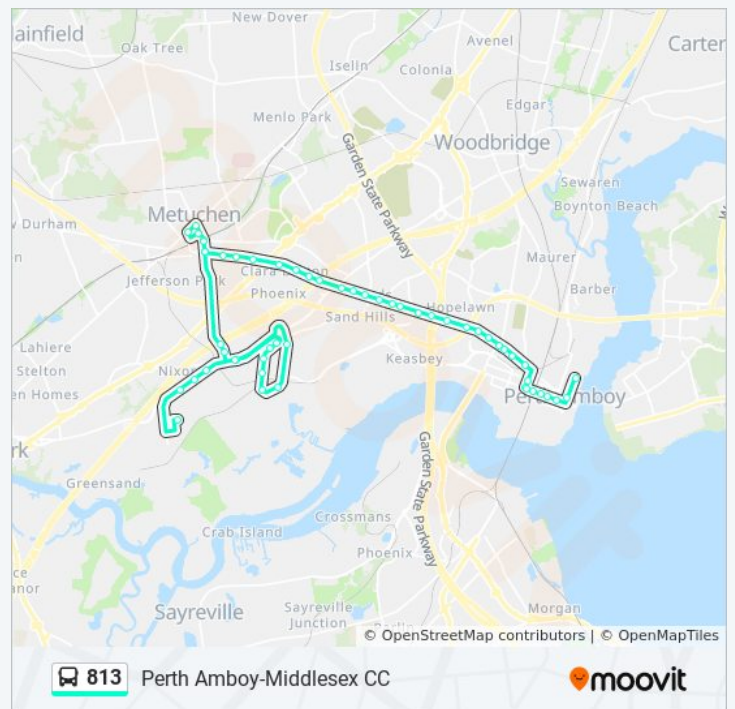

High St at Smith St

Direction: Perth Amboy Raritan Ctr

54 stops

[VIEW LINE SCHEDULE](#)

- Middlesex County College
- Woodbridge Ave at Sine Rd
- Woodbridge Ave at Stanley Swiderski Ave
- Woodbridge Ave at Grace St
- Woodbridge Ave at Bonham Dr
- Fieldcrest Ave 200's Of Raritan Center Parkway
- Fieldcrest Ave 1000' S Of Raritan Center Parkway
- Fieldcrest Ave at Seneca St
- Fieldcrest Ave 1200' S Of Seneca St.
- Fieldcrest Ave at Northfield Ave
- Raritan Ctr Pkwy 100's Of Clover Pl
- Raritan Center Parkway at Mcgaw Dr
- Woodbridge Ave at Bonham Dr
- Main St at Martin Ave
- Main St at Harrison Ave
- Main St at Amboy Ave
- Main St at Woodbridge Ave, Rail Station
- New St at Main St
- Center St at Middlesex Ave
- Main St at Rt-27
- Main St at Woodbridge Ave, Rail Station
- Main St at Amboy Ave
- Amboy Ave at Green St
- Amboy Ave at James Pl
- Amboy Ave. (Rt. 501) at Pierson Ave
- Amboy Ave. (Rt. 501) at Coolidge Ave
- Amboy Ave Between 4th & 5th Sts
- Amboy Ave. (Rt. 501) at Waltuma Ave

813 bus Info

Direction: Perth Amboy Raritan Ctr

Stops: 54

Trip Duration: 48 min

Line Summary:

Amboy Ave. (Rt. 501) at Coral St
 Amboy Ave. (Rt. 501) at Lincoln Ave
 Amboy Ave. (Rt. 501) at Wolff Ave
 Amboy Ave. (Rt. 501) at Ireland Ave
 New Brunswick Ave at Corrielle St
 New Brunswick Ave at Paul St
 New Brunswick Ave at Hornsby St
 New Brunswick Ave at Fraser St
 New Brunswick Ave at Columbus Ave
 New Brunswick Ave at Penn Ave
 New Brunswick Ave at South Charles St
 New Brunswick Ave at Mckeon St
 New Brunswick Ave at Rathbun Pl
 New Brunswick Ave at Baker Pl
 New Brunswick Ave at Steadman Pl
 New Brunswick Ave at Augustine Pl
 New Brunswick Ave at Amboy Ave
 Prospect St at Fayette St
 Prospect St at Smith St
 Smith St at Prospect St
 Rail Station, Smith St at Elm St
 Smith St at Maple St
 Smith St at Madison Ave
 Smith St at State St
 High St at Smith St
 Washington St at High St