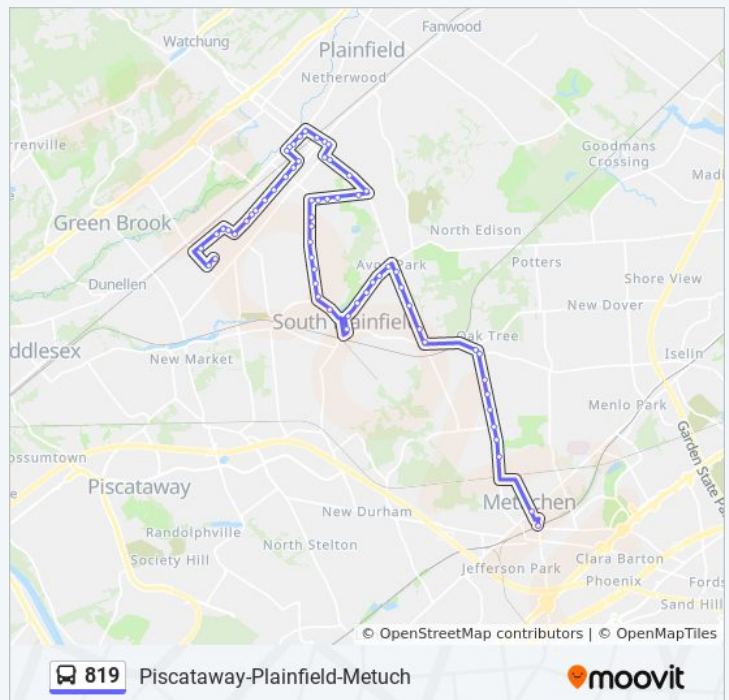

Direction: Piscataway

63 stops

[VIEW LINE SCHEDULE](#)

Pennsylvania Ave at Metuchen Rail Sta

Main St at Rt-27

Plainfield Rd at Oak Hills Rd

Plainfield Rd at Oak Grove Lane

Plainfield Rd at Park Ave.

Park Ave at Clark Ln

Park Ave at East Fairview Ave

Park Ave at Morrill Dr

Maple Ave at Lewis Pl

Maple Ave at Norman St

Maple Ave at Cedar Ave

Maple Ave at Faye St

Maple Ave at Faulks Pl

Maple Ave at Lincoln Ave

Front St 350' N Of S. Plainfield Ave

819 bus Time Schedule

Piscataway Route Timetable:

Sunday	Not Operational
Monday	7:05 AM - 6:44 PM
Tuesday	7:05 AM - 6:44 PM
Wednesday	7:05 AM - 6:44 PM
Thursday	7:05 AM - 6:44 PM
Friday	7:05 AM - 6:44 PM
Saturday	9:10 AM - 6:10 PM

819 bus Info

Direction: Piscataway

Stops: 63

Trip Duration: 48 min

Line Summary:

Maple Ave at Plainfield Ave

Plainfield Ave at Lane Ave

Plainfield Ave at Sampton Ave