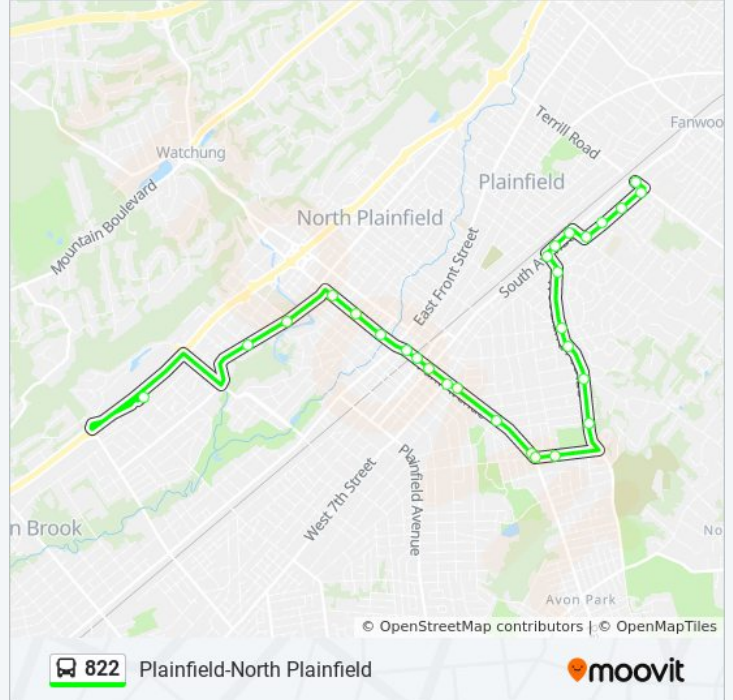

Direction: N Plainfield Shopping Ctr

29 stops

[VIEW LINE SCHEDULE](#)

- Terrill Rd at South Ave
- East 7th St at Terrill Rd
- East 7th St at Sterling St
- East 7th St at Marshall Pl
- East 7th St at Leland Ave
- South Ave at Leland Ave
- Netherwood Rr Sta, South Ave at Belvidere Ave
- Woodland Ave at South Ave
- Woodland Ave at Park Ln
- Woodland Ave at Central St
- Woodland Ave at Putnam Ave
- Woodland Ave at Watchung Ave
- Woodland Ave at Prospect Ave#
- Woodland Ave at Marlborough Ave#
- Randolph Rd at Hillside Ave
- Randolph Rd at Park Ave
- Park Ave at Randolph Rd#
- Park Ave at Martine Ave
- Park Ave at Crescent Ave
- Park Ave at East 7th St
- Park Ave at East 5th St
- Park Ave at Depot Place

822 bus Info

Direction: N Plainfield Shopping Ctr

Stops: 29

Trip Duration: 24 min

Line Summary:

Park Ave at East 2nd St
 Somerset St at Pearl St
 Somerset St at Jackson Ave
 Somerset St at Greenbrook Rd#
 Greenbrook Rd at Wilson Ave
 Greenbrook Rd at Maple Ave
 North Plainfield Shopping Center (Rt 22)

Direction: Plainfield

29 stops

[VIEW LINE SCHEDULE](#)

North Plainfield Shopping Center (Rt 22)
 Greenbrook Rd at Glenside Pl
 Greenbrook Rd at Wilson Ave
 Somerset St at Greenbrook Rd#
 Somerset St at Jackson Ave
 Somerset St at Craig Pl
 Park Ave at West 2nd St
 Park Ave at Depot Place
 Park Ave at West 5th St
 Park Ave at West 7th St
 Park Ave at West 8th St
 Park Ave at Stelle Ave
 Park Ave at Ellsworth Ct
 Randolph Rd at Park Ave
 Randolph Rd at Hillside Ave
 Woodland Ave at Marlborough Ave#
 Woodland Ave at Prospect Ave#
 Woodland Ave at Watchung Ave

Leland Ave at George St

George St at Emerson Ave

George St at Hillcrest Ave

George St at Seneca Pl

George St at Colonial Pl

Terrill Rd at South Ave

822 bus time schedules and route maps are available in an offline PDF at moovitapp.com. Use the [Moovit App](#) to see live bus times, train schedule or subway schedule, and step-by-step directions for all public transit in New York - New Jersey.