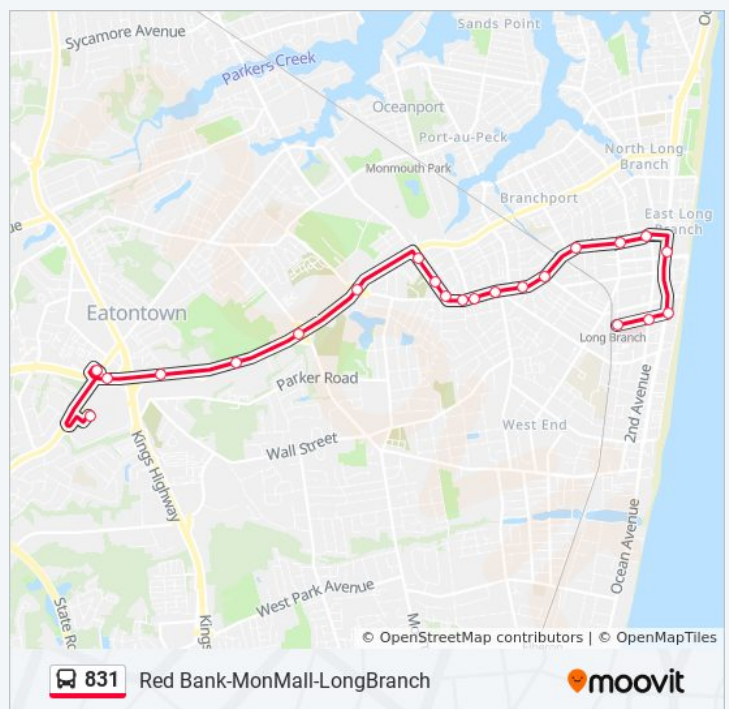

22 stops

[VIEW LINE SCHEDULE](#)

- Long Branch Rail Station
- Pavilion Ave at 2nd Ave#
- Ocean Blvd at Pavilion Ave
- Ocean Blvd at Laird St
- Broadway at Second Ave
- Broadway at Third Ave
- Broadway at Lipincott Ave
- Broadway at Morris Ave
- Broadway at Washington St
- Broadway at Grand Ave
- Broadway at Martin St
- Broadway at Victor Ave#
- Oceanport Ave at Windsor Ave#
- Oceanport Ave at N Linden Ave#
- Oceanport Ave at Rt 36#
- Rt-36 at Broadway#
- Rt-36 at K-Mart#
- Rt-36 at Dmv
- Rt-36 350'E Of Marin Dr.
- Rt-36 at Wyckoff Rd
- Laurel Pl at Azalea Ct#
- Monmouth Mall

Direction: Red Bank

37 stops

[VIEW LINE SCHEDULE](#)

- Long Branch Rail Station
- Pavilion Ave at 2nd Ave#
- Ocean Blvd at Pavilion Ave
- Ocean Blvd at Laird St
- Broadway at Second Ave

Monmouth Mall Route Timetable:

Sunday	9:30 AM - 5:30 PM
Monday	Not Operational
Tuesday	Not Operational
Wednesday	Not Operational
Thursday	Not Operational
Friday	Not Operational
Saturday	Not Operational

831 bus Info

Direction: Monmouth Mall

Stops: 22

Trip Duration: 25 min

Line Summary:

831 bus Time Schedule

Red Bank Route Timetable:

Sunday	Not Operational
Monday	6:00 AM - 6:05 PM
Tuesday	6:00 AM - 6:05 PM
Wednesday	6:00 AM - 6:05 PM
Thursday	6:00 AM - 6:05 PM
Friday	6:00 AM - 6:05 PM
Saturday	8:00 AM - 6:00 PM