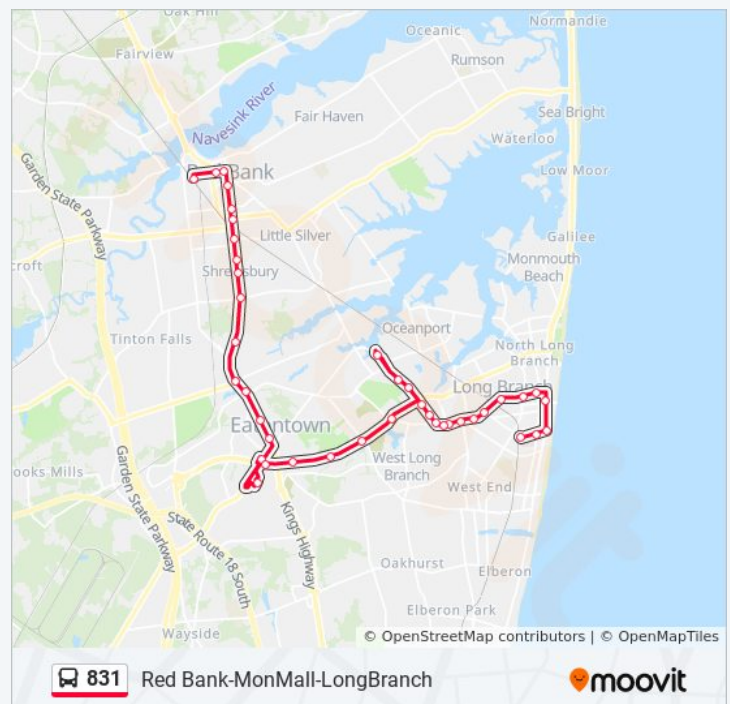

Oceanport Ave at N Linden Ave#

Oceanport Ave at Broadway#

Broadway at Oakwood Ave#

Broadway at Howland Pl

Broadway at Pearl St

Broadway at Morris Ave

Broadway at Lipincott Ave

Broadway at South Fifth Ave

Broadway at Howland Pl

Broadway at Pearl St

Broadway at Morris Ave

Broadway at Lipincott Ave

Broadway at South Fifth Ave

Broadway at Third Ave

Broadway at Memorial Pkwy

Ocean Blvd at Garfield Ave

## Direction: Red Bank Via Oceanport

40 stops

[VIEW LINE SCHEDULE](#)

Long Branch Rail Station  
Pavilion Ave at 2nd Ave#  
Ocean Blvd at Pavilion Ave  
Ocean Blvd at Laird St  
Broadway at Second Ave  
Broadway at Third Ave  
Broadway at Lipincott Ave  
Broadway at Morris Ave  
Broadway at Washington St  
Broadway at Grand Ave  
Broadway at Martin St  
Broadway at Victor Ave#  
Oceanport Ave at Windsor Ave#  
Oceanport Ave at N Linden Ave#  
Oceanport Ave at Rt 36#  
Oceanport Ave at Monmouth Park Race Track#  
Oceanport Gardens  
Oceanport Ave at Crescent Pl#  
Rt-36 at Broadway#  
Rt-36 at K-Mart#  
Rt-36 at Dmv  
Rt-36 350'E Of Marin Dr.  
Rt-36 at Wyckoff Rd  
Laurel Pl at Azalea Ct#  
Monmouth Mall  
Rt-35 at Wyckoff Rd  
Rt-35 at Clinton Ave#  
Rt-35 at Throckmorton Ave  
Fort Monmouth (Main Gate)

### 831 bus Info

**Direction:** Red Bank Via Oceanport

**Stops:** 40

**Trip Duration:** 55 min

**Line Summary:**

Shrewsbury (Northbound)

Broad St at Sycamore Ave

Rt-35 at White St