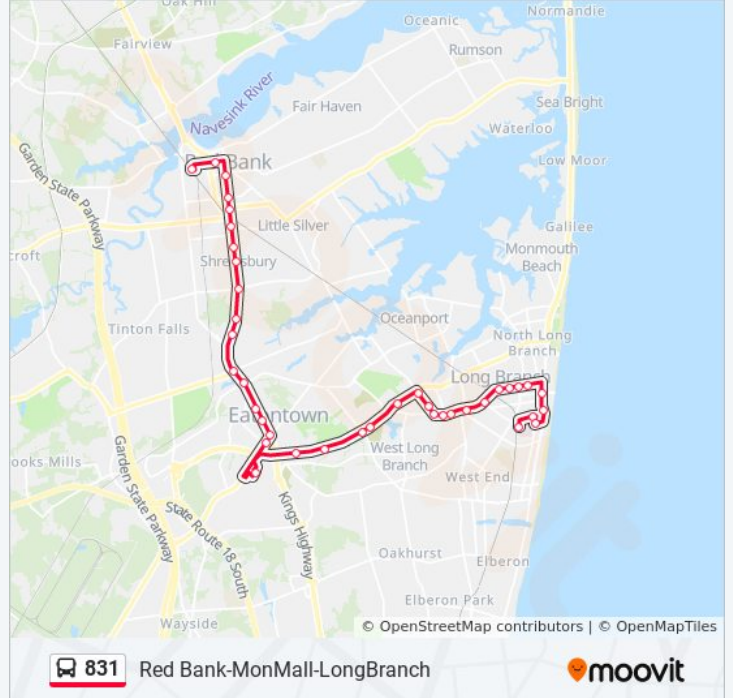

Oceanport Ave at N Linden Ave#

Oceanport Ave at Broadway#

Broadway at Oakwood Ave#

Broadway at Howland Pl

Broadway at Pearl St

Broadway at Morris Ave

Broadway at Lipincott Ave

Broadway at South Fifth Ave

Broadway at Third Ave

Broadway at Memorial Pkwy

Ocean Blvd at Garfield Ave

Ocean Blvd at Nesto Ter

Pavilion Ave at 2nd Ave#

Morris Ave at Villa Drive#

Long Branch Rail Station

### Direction: Long Branch Via Oceanport

42 stops

[VIEW LINE SCHEDULE](#)

Monmouth Street 185

Monmouth St at Drummond Pl

Broad St at Reckless Pl#

Broad St at Bergen Pl#

Broad St at Wikoff Pl#

Rt-35 at Thomas Ave

Rt-35 at Meadow Dr

Rt-35 at Obre Pl

Broad St at Sycamore Ave#

Main & Thornbrooke

Shrewsbury (Southbound)