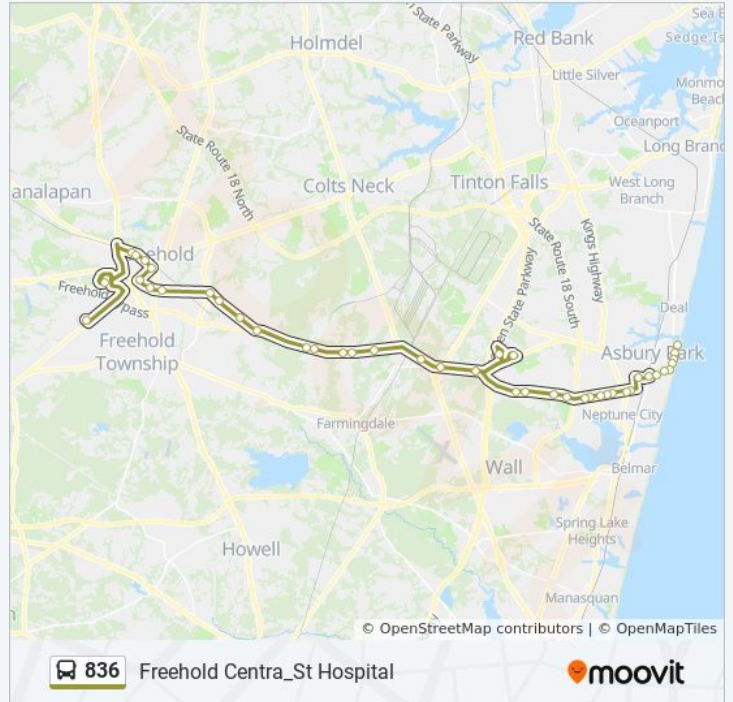

Rt-33 at Neptune Ave

Jersey Shore Medical Center

Us-33 at Oxford Way

Us-33 at Walnut Ave

Us-33 at Wayside Rd

Us-33 at Green Grove Rd

Us-33 at West Bangs Ave

Us-33 at Jumping Brook Rd

Rt-33 at Maple Ave

Rt-33 at Yellow Brook Rd

Rt-33 at Brickyard Rd

Rt-33 at Howell Rd

Rt-33 at Crow Hill Rd#

Rt-33 at Halls Mill Rd

Park Ave 500' E Of Rt-79

Park Ave at Stillwell Pl

Main St at Park Ave

Saturday

5:42 AM - 9:48 PM

**836 bus Info**

**Direction:** Freehold Centra\_St Hospital

**Stops:** 44

**Trip Duration:** 64 min

**Line Summary:**

Freehold Center

Throckmorton St at Monmouth Ave

Throckmorton St at Rhea St

Throckmorton St 2600' E Of Rt-9

Freehold Raceway Mall

Trotters Way at Winners Cir

Centra State Medical Center

836 bus time schedules and route maps are available in an offline PDF at [moovitapp.com](https://moovitapp.com). Use the [Moovit App](#) to see live bus times, train schedule or subway schedule, and step-by-step directions for all public transit in New York - New Jersey.