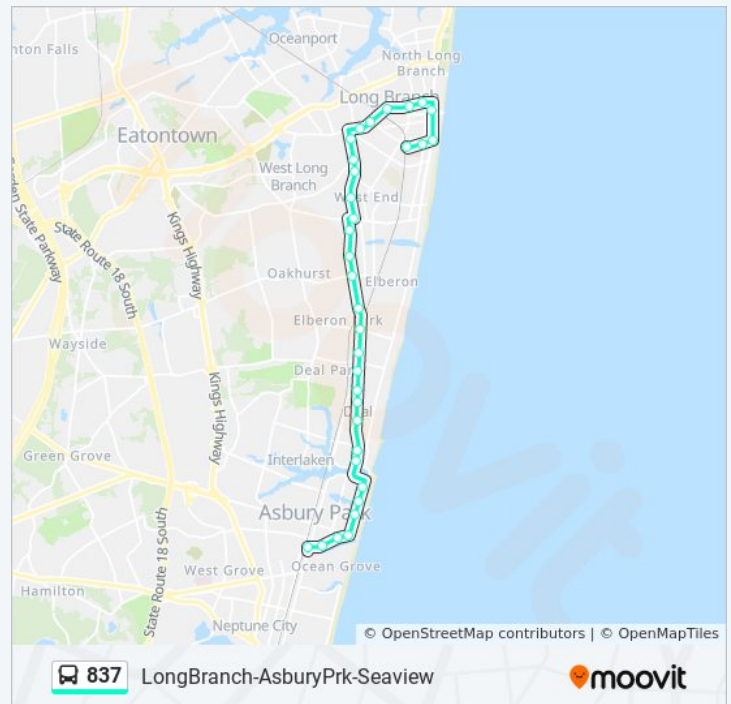

Norwood Ave at Allen Ave#

Norwood Ave at Euclid Ave

Kingsley St at 8th Ave

Kingsley St at Sunset Ave

Kingsley St at 4th Ave

Cookman Ave at Asbury Ave

Cookman Ave at Heck St

Cookman Ave at Emory St

Asbury Park Transportation Center

Wednesday	6:00 PM - 7:00 PM
Thursday	6:00 PM - 7:00 PM
Friday	6:00 PM - 7:00 PM
Saturday	6:00 PM - 7:00 PM

**837 bus Info**

**Direction:** Asbury Park Transp Ctr

**Stops:** 33

**Trip Duration:** 34 min

**Line Summary:**

**Direction: Long Branch Rail Station**  
48 stops

[VIEW LINE SCHEDULE](#)

- Seaview Square
- Brielle Ave at Ring Rd
- Brielle Ave at Hopewell Ave
- Brielle Ave at Sunset Ave
- Sunset Ave at Bloomsbury Ave
- Sunset Ave at Ring Rd, Ocean Twp Industrial Park
- Sunset Ave at Logan Rd
- Sunset Ave at Spruce Ave#
- Sunset Ave at Wickapecko Dr
- Sunset Ave at Edgewood Ave#
- Sunset Ave at Pine St
- Sunset Ave at Comstock St
- Main St at 5th Ave
- Main St at Second Ave
- Main St at Asbury Ave
- Asbury Park Transportation Center
- Cookman Ave at Grand Ave
- Cookman Ave at Heck Ave
- Cookman Ave at Wesley Lake Drive
- Kingsley St at 4th Ave
- Kingsley St at Sixth Ave
- Kingsley St at 8th Ave
- Norwood Ave at Euclid Ave
- Norwood Ave at Allen Ave#
- Norwood Ave at Hathaway Ave
- Norwood Ave at Deal Esplanade
- Norwood Ave at Roseld Ave
- Norwood Ave at Parker Ave
- Norwood Ave at Phillips Ave
- Norwood Ave at Roosevelt Ave