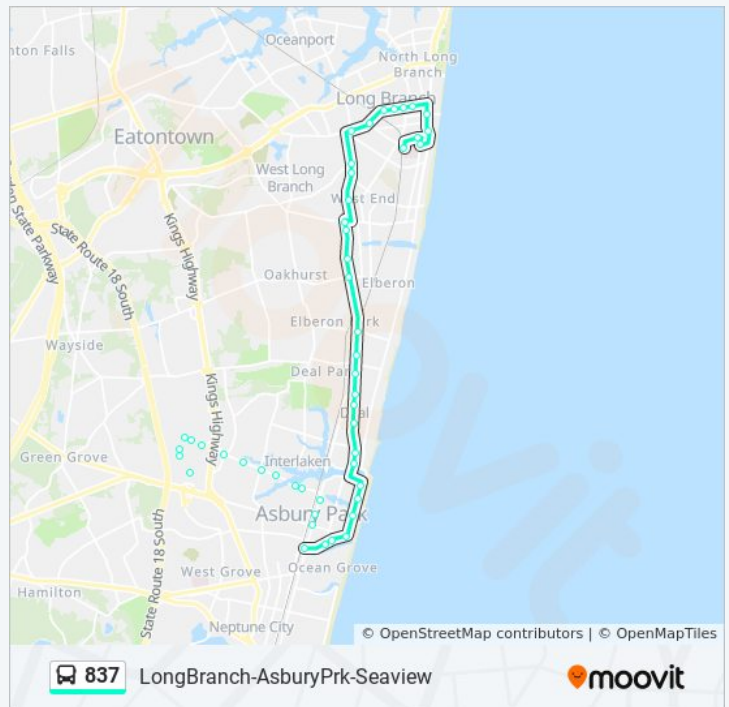

**Trip Duration:** 34 min

**Line Summary:**

**Direction: Long Branch Rail Station**  
48 stops

[VIEW LINE SCHEDULE](#)

- Seaview Square
- Brielle Ave at Ring Rd
- Brielle Ave at Hopewell Ave
- Brielle Ave at Sunset Ave
- Sunset Ave at Bloomsbury Ave
- Sunset Ave at Ring Rd, Ocean Twp Industrial Park
- Sunset Ave at Logan Rd
- Sunset Ave at Spruce Ave#
- Sunset Ave at Wickapecko Dr
- Sunset Ave at Edgewood Ave#
- Sunset Ave at Pine St
- Sunset Ave at Comstock St
- Main St at 5th Ave
- Main St at Second Ave
- Main St at Asbury Ave
- Asbury Park Transportation Center
- Cookman Ave at Grand Ave
- Cookman Ave at Heck Ave
- Cookman Ave at Wesley Lake Drive
- Kingsley St at 4th Ave
- Kingsley St at Sixth Ave
- Kingsley St at 8th Ave
- Norwood Ave at Euclid Ave
- Norwood Ave at Allen Ave#
- Norwood Ave at Hathaway Ave
- Norwood Ave at Deal Esplanade
- Norwood Ave at Roseld Ave
- Norwood Ave at Parker Ave
- Norwood Ave at Phillips Ave
- Norwood Ave at Roosevelt Ave

**837 bus Info**

**Direction:** Long Branch Rail Station

**Stops:** 48

**Trip Duration:** 51 min

**Line Summary:**

Norwood Ave at Park Ave

Norwood Ave at Highland Ave

Norwood Ave at Kirby Ave