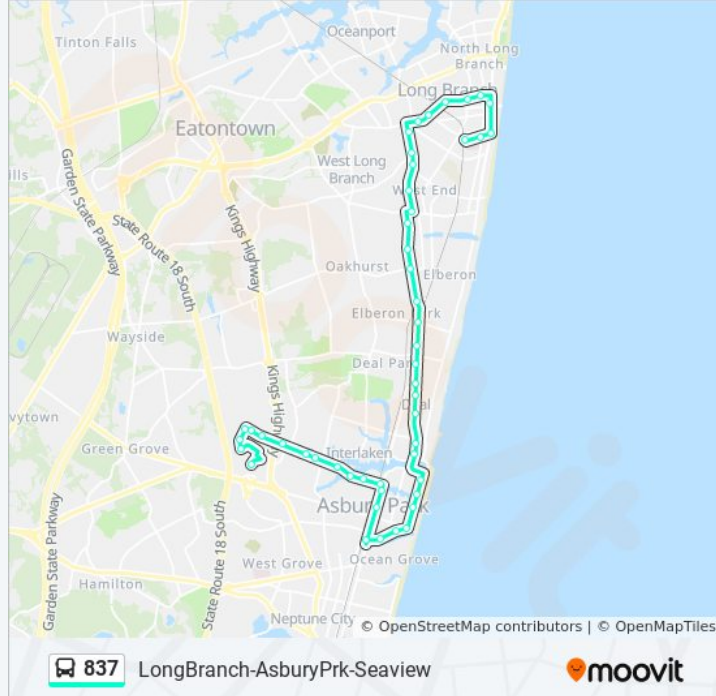

Norwood Ave at Allen Ave#

Norwood Ave at Euclid Ave

Kingsley St at 8th Ave

Kingsley St at Sunset Ave

Kingsley St at 4th Ave

Cookman Ave at Asbury Ave

Cookman Ave at Heck St

Cookman Ave at Emory St

Asbury Park Transportation Center

Main St at Second Ave

Main St at Fifth Ave

Sunset Ave at Steiner Pl

Sunset Ave at Comstock St

Sunset Ave at Bridge St

Sunset Ave at Edgewood Ave#

Sunset Ave at Stewart Ave

Sunset Ave at Spruce Ave#

Sunset Ave at Allen St

Sunset Ave at Ring Rd, Ocean Twp Industrial Park

Sunset Ave at Bloomsbury Ave

Brielle Ave at Sunset Ave

Brielle Ave at Hopewell Ave

Brielle Ave at Ring Rd

Seaview Square

837 LongBranch-AsburyPrk-Seaview

**Direction: Asbury Park Transp Ctr**

33 stops

[VIEW LINE SCHEDULE](#)

Long Branch Rail Station

Pavilion Ave at 2nd Ave#

**837 bus Time Schedule**

Asbury Park Transp Ctr Route Timetable: