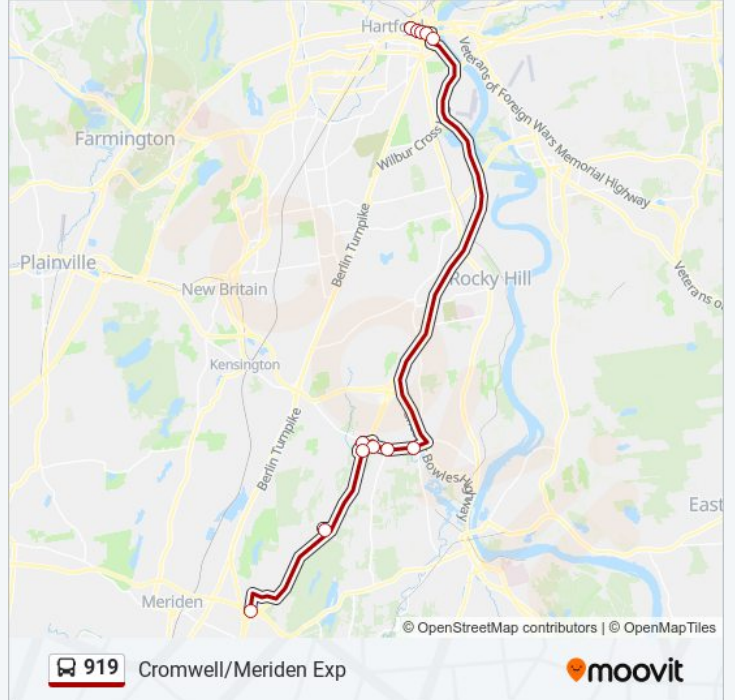

Direction: 919 - Cromwell-Meriden Express

11 stops

[VIEW LINE SCHEDULE](#)

- Asylum St @ Bushnell Park
- Pearl St @ Trumbull St
- Central Row South Side @ Travelers
- Columbus Blvd @ Bob Steele Way
- West St @ Cromwell Hills Dr
- Berlin Rd @ Coles Rd
- Berlin Rd @ Red Lion Hotel
- Industrial Park Rd @ Berlin Rd
- Cromwell Park & Ride (Industrial Park Rd Middletown)
- Country Club Rd Park & Ride (I-91 Exit 20)
- Bee St Park & Ride

919 bus Info

Direction: 919 - Cromwell-Meriden Express

Stops: 11

Trip Duration: 38 min

Line Summary:

Direction: 919 - Hartford Express

12 stops

[VIEW LINE SCHEDULE](#)

- Bee St Park & Ride
- Country Club Rd Park & Ride (I-91 Exit 20)
- Industrial Park Rd @ Berlin Rd
- Cromwell Park & Ride (Industrial Park Rd Middletown)
- Berlin Rd @ Quality Inn
- Berlin Rd @ East St
- West St @ Berlin Rd
- Columbus Blvd @ Ct Convention Center
- Central Row @ Main St
- Pearl St @ Trumbull St
- Pearl St @ Ann Uccello St
- Asylum St @ Union Pl

919 bus Info

Direction: 919 - Hartford Express

Stops: 12

Trip Duration: 39 min

Line Summary:

919 bus time schedules and route maps are available in an offline PDF at moovitapp.com. Use the [Moovit App](#) to see live bus times, train schedule or subway schedule, and step-by-step directions for all public transit in New York - New Jersey.