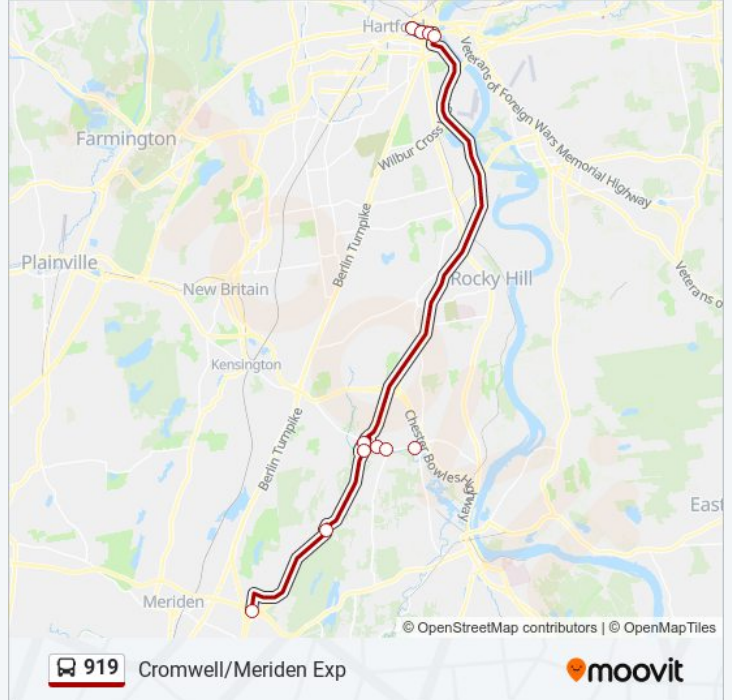

 **919**

Cromwell/Meriden Exp

Get The App

The 919 bus line (Cromwell/Meriden Exp) has 2 routes. For regular weekdays, their operation hours are:
(1) 919 - Cromwell-Meriden Express: 12:17 PM - 5:12 PM (2) 919 - Hartford Express: 6:45 AM - 1:00 PM
Use the Moovit App to find the closest 919 bus station near you and find out when is the next 919 bus arriving.

Direction: 919 - Cromwell-Meriden Express

11 stops

[VIEW LINE SCHEDULE](#)

- Asylum St @ Bushnell Park
- Pearl St @ Trumbull St
- Central Row South Side @ Travelers
- Columbus Blvd @ Bob Steele Way
- West St @ Cromwell Hills Dr
- Berlin Rd @ Coles Rd
- Berlin Rd @ Red Lion Hotel
- Industrial Park Rd @ Berlin Rd
- Cromwell Park & Ride (Industrial Park Rd Middletown)
- Country Club Rd Park & Ride (I-91 Exit 20)
- Bee St Park & Ride

919 bus Info

Direction: 919 - Cromwell-Meriden Express

Stops: 11

Trip Duration: 38 min

Line Summary:

Direction: 919 - Hartford Express

12 stops

[VIEW LINE SCHEDULE](#)

- Bee St Park & Ride
- Country Club Rd Park & Ride (I-91 Exit 20)
- Industrial Park Rd @ Berlin Rd
- Cromwell Park & Ride (Industrial Park Rd Middletown)
- Berlin Rd @ Quality Inn
- Berlin Rd @ East St
- West St @ Berlin Rd
- Columbus Blvd @ Ct Convention Center
- Central Row @ Main St
- Pearl St @ Trumbull St
- Pearl St @ Ann Uccello St
- Asylum St @ Union Pl