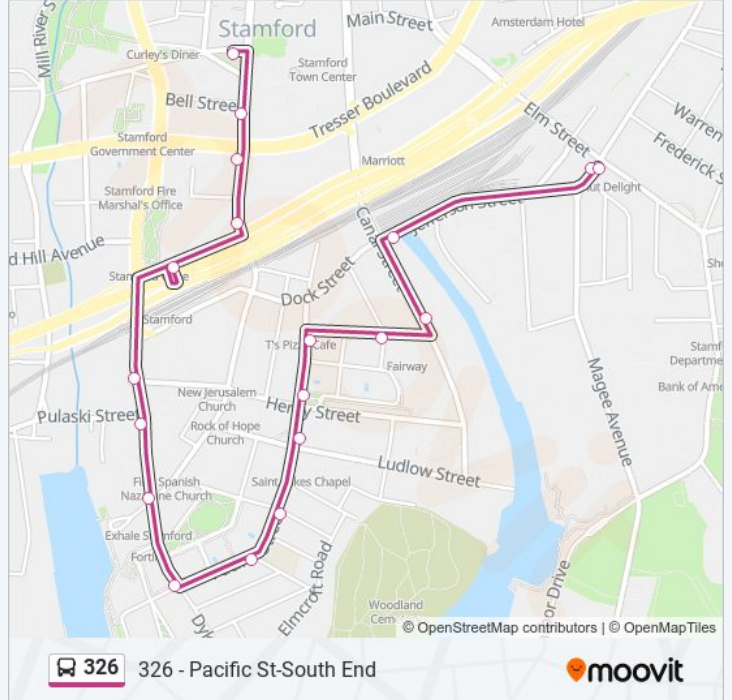

Atlantic St @ Washington Blvd

Washington Blvd @ Opp Pulaski St

Washington Blvd @ Henry St

Stamford Transportation Center @ Bay B

Direction: 326 - Pacific St-South End

18 stops

[VIEW LINE SCHEDULE](#)

Main St @ Atlantic St

Atlantic St @ Bell St

Atlantic St @ Tresser Blvd

Atlantic St @ N State St

Stamford Transportation Center @ Bay B

Washington Blvd @ W Henry St

Washington Blvd @ Pulaski St

Washington Blvd @ Atlantic St

Washington Blvd @ Pacific St

Jefferson St @ Elm St

326 bus Time Schedule

326 - Pacific St-South End Route Timetable:

Sunday	9:11 AM - 7:15 PM
Monday	5:54 AM - 11:10 PM
Tuesday	12:10 AM - 11:10 PM
Wednesday	12:10 AM - 11:10 PM
Thursday	12:10 AM - 11:10 PM
Friday	12:10 AM - 11:10 PM
Saturday	12:10 AM - 9:05 PM

326 bus Info

Direction: 326 - Pacific St-South End

Stops: 18

Trip Duration: 14 min

Line Summary:

Direction: 326c - Pacific St-Cummings Park

26 stops

[VIEW LINE SCHEDULE](#)