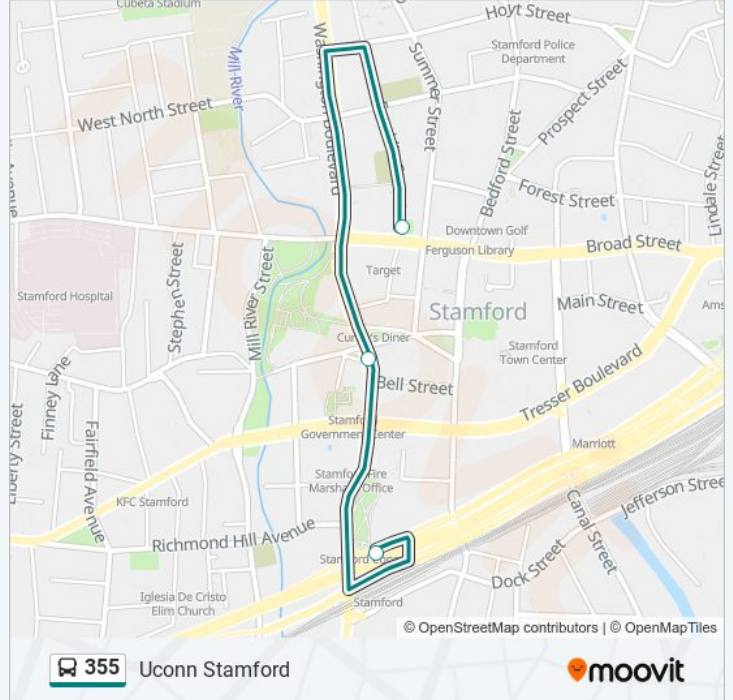

**Direction: 355 - Stamford Transportation Center**

3 stops

[VIEW LINE SCHEDULE](#)

Uconn Stamford Campus

Washington Blvd @ Rippowam Pl

Stamford Transportation Center @ Bay A

**355 bus Time Schedule**

355 - Stamford Transportation Center Route

**Direction:** 355 - Stamford Transportation Center

**Stops:** 3

**Trip Duration:** 10 min

**Line Summary:**

**Direction: 355 - Uconn Stamford Connector**

3 stops

[VIEW LINE SCHEDULE](#)

Stamford Transportation Center @ Bay A

Washington Blvd @ Main St

Uconn Stamford Campus

**355 bus Time Schedule**

355 - Uconn Stamford Connector Route Timetable:

Sunday	Not Operational
Monday	7:00 AM - 10:00 PM
Tuesday	7:00 AM - 10:00 PM
Wednesday	7:00 AM - 10:00 PM
Thursday	7:00 AM - 10:00 PM
Friday	7:00 AM - 10:00 PM
Saturday	Not Operational

**355 bus Info**

**Direction:** 355 - Uconn Stamford Connector

**Stops:** 3

**Trip Duration:** 7 min

**Line Summary:**

355 bus time schedules and route maps are available in an offline PDF at [moovitapp.com](https://moovitapp.com). Use the [Moovit App](#) to see live bus times, train schedule or subway schedule, and step-by-step directions for all public transit in New York - New Jersey.