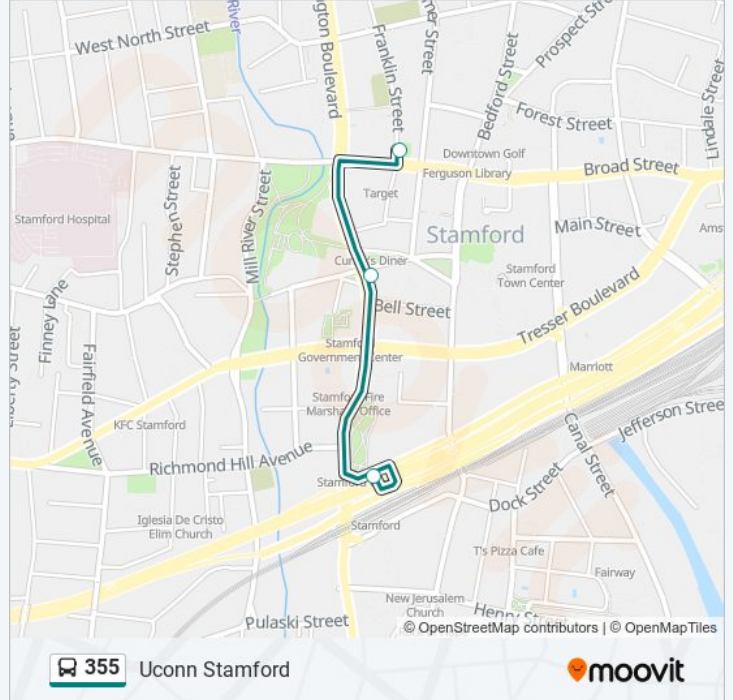

**Direction: 355 - Stamford Transportation Center**

3 stops

[VIEW LINE SCHEDULE](#)

Uconn Stamford Campus

Washington Blvd @ Rippowam Pl

Stamford Transportation Center @ Bay A

**355 bus Time Schedule**

355 - Stamford Transportation Center Route

**Direction:** 355 - Stamford Transportation Center

**Stops:** 3

**Trip Duration:** 10 min

**Line Summary:**

**Direction: 355 - Uconn Stamford Connector**

3 stops

[VIEW LINE SCHEDULE](#)

Stamford Transportation Center @ Bay A

Washington Blvd @ Main St

Uconn Stamford Campus

**355 bus Time Schedule**

355 - Uconn Stamford Connector Route Timetable:

Sunday	Not Operational
Monday	7:00 AM - 10:00 PM
Tuesday	7:00 AM - 10:00 PM
Wednesday	7:00 AM - 10:00 PM
Thursday	7:00 AM - 10:00 PM
Friday	7:00 AM - 10:00 PM
Saturday	Not Operational

**355 bus Info**

**Direction:** 355 - Uconn Stamford Connector

**Stops:** 3

**Trip Duration:** 7 min

**Line Summary:**

355 bus time schedules and route maps are available in an offline PDF at [moovitapp.com](https://moovitapp.com). Use the [Moovit App](#) to see live bus times, train schedule or subway schedule, and step-by-step directions for all public transit in New York - New Jersey.