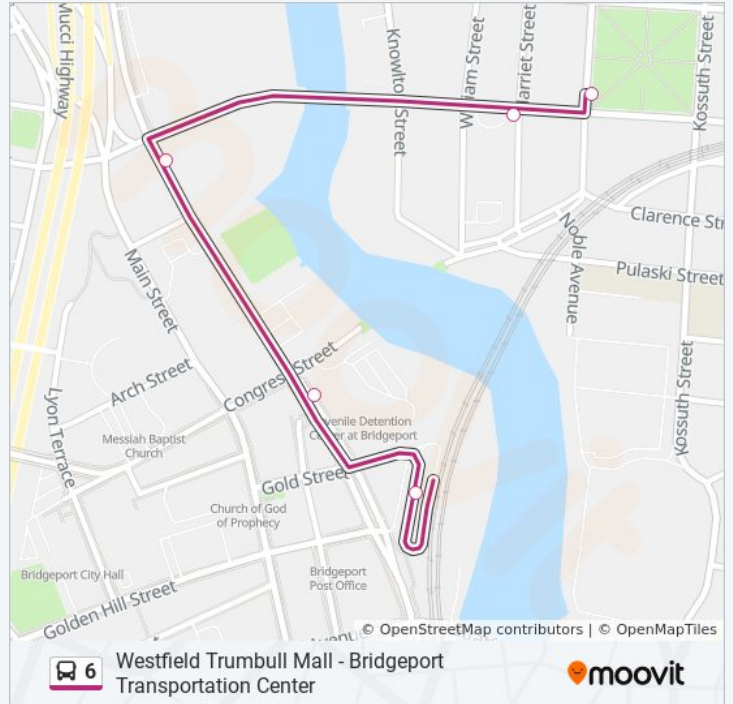

Bridgeport Transportation Center

**Direction: Noble Ave & E Washington**

5 stops

[VIEW LINE SCHEDULE](#)

Bridgeport Transportation Center

Housatonic Ave. at Congress St.

Housatonic Ave. at East Washington Ave.

Thursday 10:35 PM

Friday 10:35 PM

Saturday 6:20 PM

**6 bus Info**

**Direction:** Noble Ave & E Washington

**Stops:** 5

**Trip Duration:** 7 min

**Line Summary:**

**Direction: Noble Ave & E Washington**

40 stops

[VIEW LINE SCHEDULE](#)

Westfield Trumbull Mall

Old Town Rd. at Main St.

Old Town Rd. at Sequoia Rd.

Old Town Rd. at Frenchtown Rd.

Old Town Rd. at Cumberland Dr.

Old Town Rd. at Forestview Rd.

Oakview Dr. at Old Town Rd.

Oakview Dr. at 40 Oakview Dr.

Oakview Dr. at Lindeman Dr.

Lindeman Dr. at Opposite Utility Pole 4573

**6 bus Time Schedule**

Noble Ave & E Washington Route Timetable: