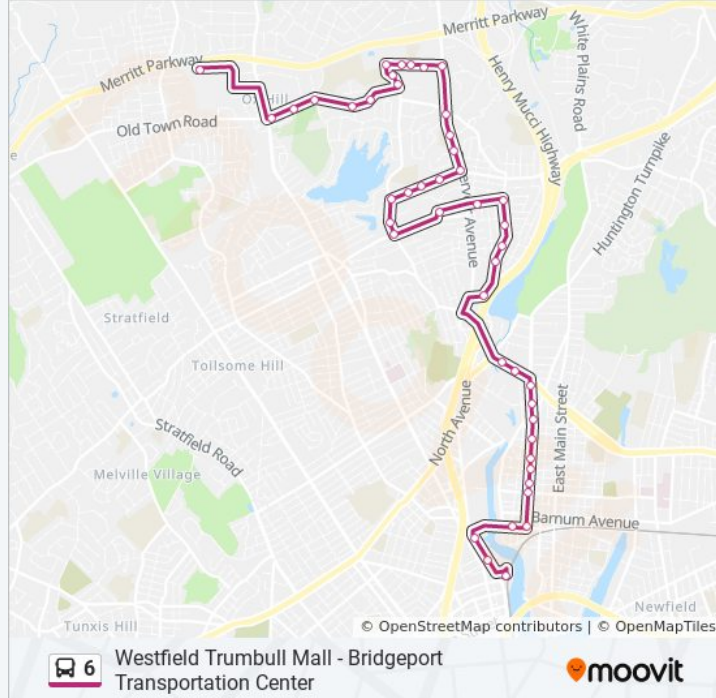

Sylvan Ave. at Home Depot

Boston Ave. at Opposite Dean Pl.

Boston Ave. at Price Rite Plaza

Noble Ave. at Boston Ave.

Noble Ave. at Roosevelt St.

Noble Ave. at Huntington Rd.

Noble Ave. at Putnam St.

Noble Ave. at Stillman St.

Noble Ave. at Ogden St.

Noble Ave. at Jane St.

Noble Ave. at Arctic St.

Noble Ave. at East Washington Ave.

East Washington Ave. at William St.

Housatonic Ave. at East Washington Ave.

Housatonic Ave. at Congress St.

Bridgeport Transportation Center

**Direction: Noble Ave & E Washington**

5 stops

[VIEW LINE SCHEDULE](#)

Bridgeport Transportation Center

Housatonic Ave. at Congress St.

Housatonic Ave. at East Washington Ave.

**Direction: Noble Ave & E Washington**

40 stops

[VIEW LINE SCHEDULE](#)

Westfield Trumbull Mall

Old Town Rd. at Main St.

Old Town Rd. at Sequoia Rd.

Old Town Rd. at Frenchtown Rd.

Old Town Rd. at Cumberland Dr.