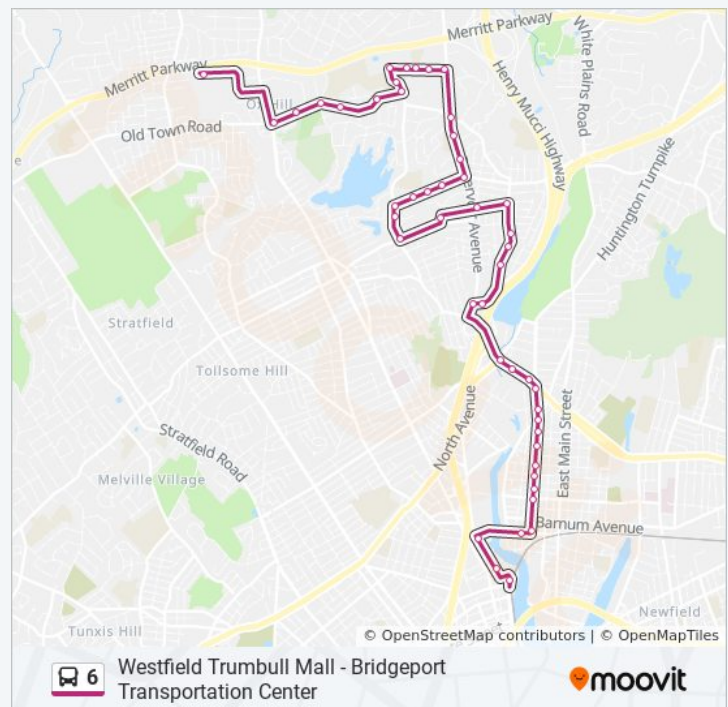

Ryon St. at Soundview Ave.

Platt St. at Chopsey Hill Rd.

Chopsey Hill Rd. at Clearview Dr.

Chopsey Hill Rd. at Trumbull Ave.

Trumbull Ave. at Opposite 730 Trumbull Ave.

Trumbull Ave. at 625 Trumbull Ave.

Trumbull Ave. at 505 Trumbull Ave.

Trumbull Mall Via Noble Ave Reservoir Ave Route  
Timetable:

Sunday	8:30 AM - 6:30 PM
Monday	6:35 AM - 9:35 PM
Tuesday	6:35 AM - 9:35 PM
Wednesday	6:35 AM - 9:35 PM
Thursday	6:35 AM - 9:35 PM
Friday	6:35 AM - 9:35 PM
Saturday	7:50 AM - 9:50 PM

### 6 bus Info

**Direction:** Trumbull Mall Via Noble Ave Reservoir Ave

**Stops:** 48

**Trip Duration:** 37 min

**Line Summary:**

Trumbull Ave. at Reservoir Ave.

Reservoir Ave. at Clover Hill Ave.

Reservoir Ave. at Opposite Wilbur Cross School

Oakview Dr. at Old Town Rd.

Old Town Rd. at Horseshoe Dr.

Old Town Rd. at 2070 Old Town Rd.

Old Town Rd. at Frenchtown Rd.

Old Town Rd. at Opposite Sequoia Rd.

Old Town Rd. at Main St.

Westfield Trumbull Mall