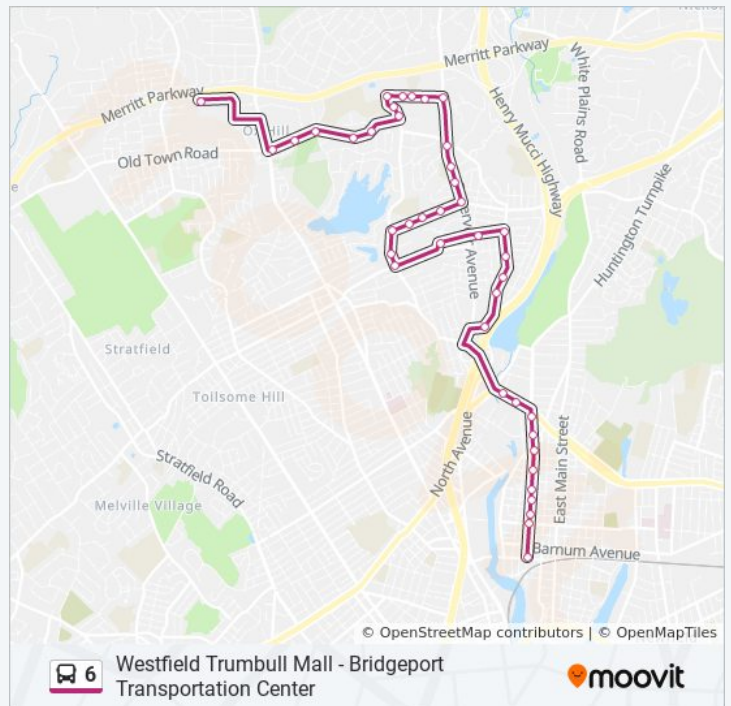

**Direction:** Noble Ave & E Washington

**Stops:** 40

**Trip Duration:** 23 min

Ryon St. at Soundview Ave.

Soundview Ave. at Omega Ave.

Soundview Ave. at Sylvan Ave.

Sylvan Ave. at Opposite Carlson Ave.

Sylvan Ave. at Edwards St.

Sylvan Ave. at Wilkins Ave.

Sylvan Ave. at Home Depot

Boston Ave. at Opposite Dean Pl.

Boston Ave. at Price Rite Plaza

Noble Ave. at Boston Ave.

Noble Ave. at Roosevelt St.

Noble Ave. at Huntington Rd.

Noble Ave. at Putnam St.

Noble Ave. at Stillman St.

Noble Ave. at Ogden St.

Noble Ave. at Jane St.

Noble Ave. at Arctic St.

Noble Ave. at East Washington Ave.

**Direction: Trumbull Mall Via Noble Ave  
Reservoir Ave**

**6 bus Time Schedule**

Bridgeport Transportation Center

Housatonic Ave. at Congress St.