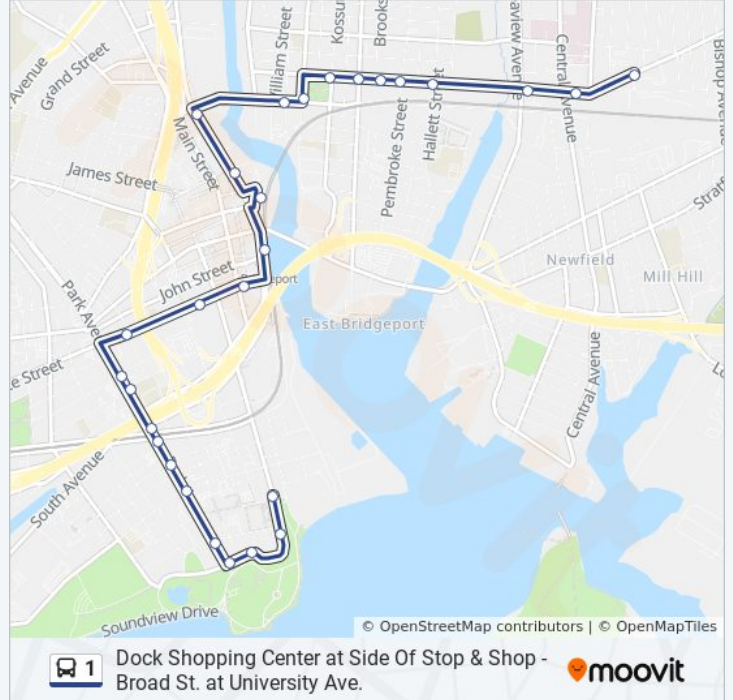

Dock Shopping Center at Side Of Stop & Shop - Broad St. at University Ave.

Get The App

The 1 bus line (Dock Shopping Center at Side Of Stop & Shop - Broad St. at University Ave.) has 5 routes. For regular weekdays, their operation hours are:

Use the Moovit App to find the closest 1 bus station near you and find out when is the next 1 bus arriving.

Direction: Barnum Ave & Ridgefield Ave
 27 stops
[VIEW LINE SCHEDULE](#)

1 bus Time Schedule
 Barnum Ave & Ridgefield Ave Route Timetable:

1 bus Info
Direction: Barnum Ave & Ridgefield Ave
Stops: 27
Trip Duration: 30 min
Line Summary:

- Barnum Ave. at East Main St.
- Barnum Ave. at Opposite Brooks St.
- Barnum Ave. at Pembroke St.
- Barnum Ave. at Hallett St.
- Barnum Ave. at Seaview Ave.
- Barnum Ave. at Central Ave.
- Barnum Ave. at 1470 Barnum Ave.

Ferry Blvd. at Minor St.

Dock Shopping Center at Opposite Bj's
Wholesale Club

Dock Shopping Center at Side Of Stop & Shop

Bus time schedules and route maps are available in an online PDF at moovitapp.com. Use the [Moovit App](#) to see live bus times, train schedule or subway schedule, and step-by-step directions for all public transit in New York - New Jersey.