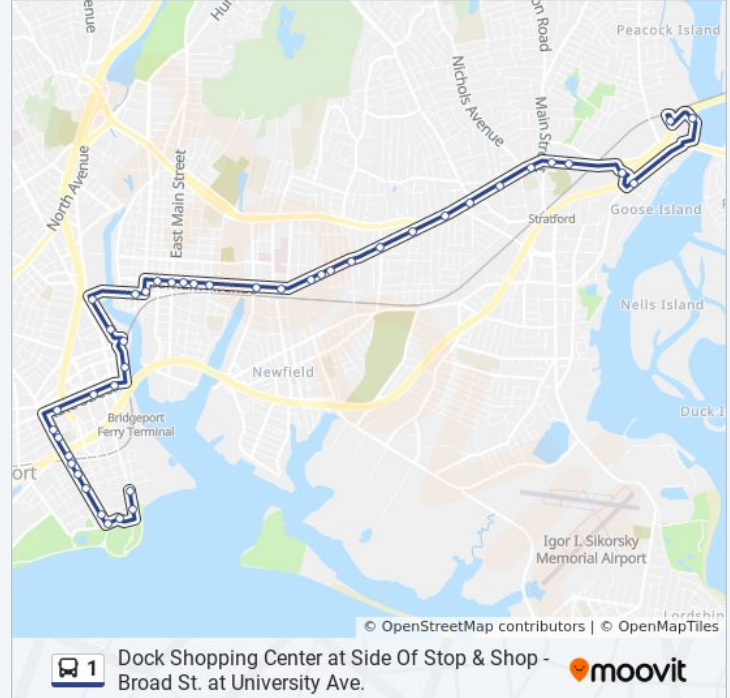

1 bus Info

Direction: Seaside Park University Of Bpt

Stops: 35

Trip Duration: 37 min

Line Summary:

Barnum Ave. at Brooks St.

Barnum Ave. at East Main St.

Barnum Ave. at Kossuth St.

Barnum Ave. at Seaview Ave.

Barnum Ave. at Central Ave.

Barnum Ave. at 1470 Barnum Ave.

Barnum Ave. at Opposite Prince St.

Barnum Ave. at Elizabeth St.

Barnum Ave. at Bishop Ave.

Barnum Ave. at Bruce Ave.

Barnum Ave. at Thompson St.

Barnum Ave. at Burritt Ave.

Barnum Ave. at Rockwell Ave.

Barnum Ave. at California St.

Barnum Ave. at Essex Pl.

Barnum Ave. Cutoff at Main St.

Barnum Ave. Cutoff at Opposite Burlington Coat
Factory

Veterans Blvd. at Side Of Stratford Square

Ferry Blvd. at Minor St.

Dock Shopping Center at Opposite Bj's
Wholesale Club

Dock Shopping Center at Side Of Stop & Shop

Bus time schedules and route maps are available in an online PDF at moovitapp.com. Use the [Moovit App](#) to see live bus times, train schedule or subway schedule, and step-by-step directions for all public transit in New York - New Jersey.