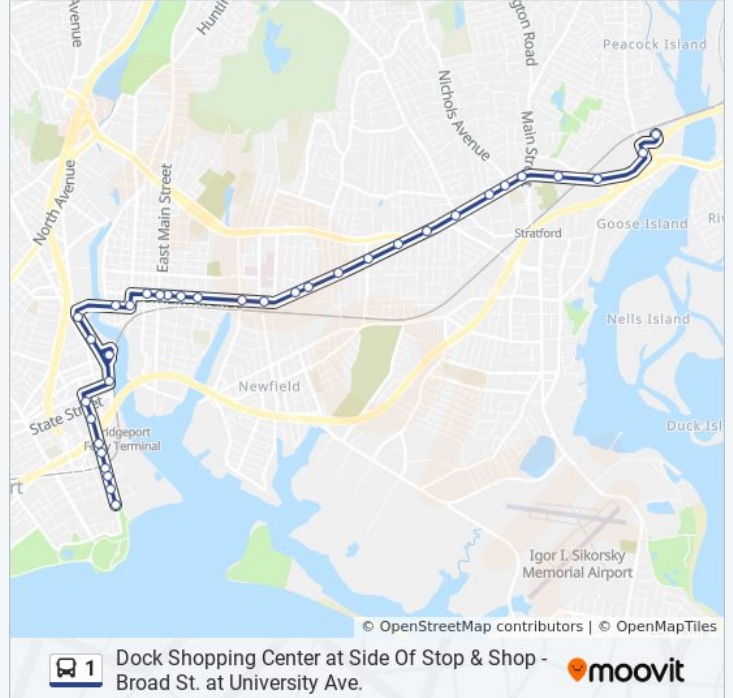

1 bus Info

Direction: Seaside Park University Of Bpt

Stops: 35

Trip Duration: 37 min

Line Summary:

Barnum Ave. at Brooks St.

Barnum Ave. at East Main St.

Barnum Ave. at Kossuth St.

Noble Ave. at East Washington Ave.

East Washington Ave. at William St.

Housatonic Ave. at East Washington Ave.

Housatonic Ave. at Congress St.

Bridgeport Transportation Center

Water St. at John St.

Broad St. at State St.

Broad St. at Housatonic Community College

Broad St. at South Frontage Rd.

Broad St. at Allen St.

Broad St. at Railroad Ave.

Broad St. at Gregory St.

Broad St. at Atlantic St.

Broad St. at University Ave.

Direction: The Dock Shopping Center

42 stops

[VIEW LINE SCHEDULE](#)

Broad St. at University Ave.

Broad St. at Linden Ave.

Waldemere Ave. at Hazel St.

Waldemere Ave. at Park Ave.

Park Ave. at Linden Ave.

Park Ave. at Atlantic St.