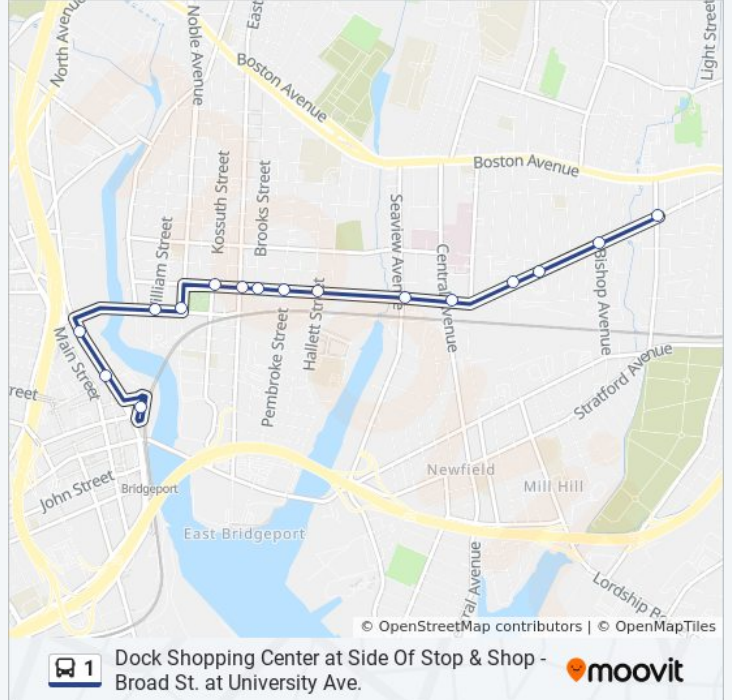

1 bus Info

Direction: Barnum Ave & Ridgefield Ave
Stops: 11
Trip Duration: 8 min
Line Summary:

Direction: Downtown Bridgeport

16 stops

[VIEW LINE SCHEDULE](#)

- Barnum Ave. at Bruce Ave.
- Barnum Ave. at Bishop Ave.
- Barnum Ave. at Prince St.
- Barnum Ave. at 1475 Barnum Ave.
- Barnum Ave. at Central Ave.
- Barnum Ave. at Seaview Ave.
- Barnum Ave. at Hallett St.
- Barnum Ave. at Pembroke St.
- Barnum Ave. at Brooks St.
- Barnum Ave. at East Main St.
- Barnum Ave. at Kossuth St.
- Noble Ave. at East Washington Ave.
- East Washington Ave. at William St.
- Housatonic Ave. at East Washington Ave.
- Housatonic Ave. at Congress St.
- Bridgeport Transportation Center

1 bus Info

Direction: Downtown Bridgeport

Stops: 16

Trip Duration: 11 min

Line Summary:

Direction: Seaside Park University Of Bpt

35 stops

[VIEW LINE SCHEDULE](#)

Dock Shopping Center at Side Of Stop & Shop

East Main St. at Barnum Ave. Cutoff

Barnum Ave. Cutoff at Opposite Veterans Blvd.

Barnum Ave. Cutoff at Burlington Coat Factory

Barnum Ave. at Main St.

Barnum Ave. at King St.

Ferry Blvd. at Minor St.

Dock Shopping Center at Opposite Bj's
Wholesale Club

Dock Shopping Center at Side Of Stop & Shop

Bus time schedules and route maps are available in an online PDF at moovitapp.com. Use the [Moovit App](#) to see live bus times, train schedule or subway schedule, and step-by-step directions for all public transit in New York - New Jersey.