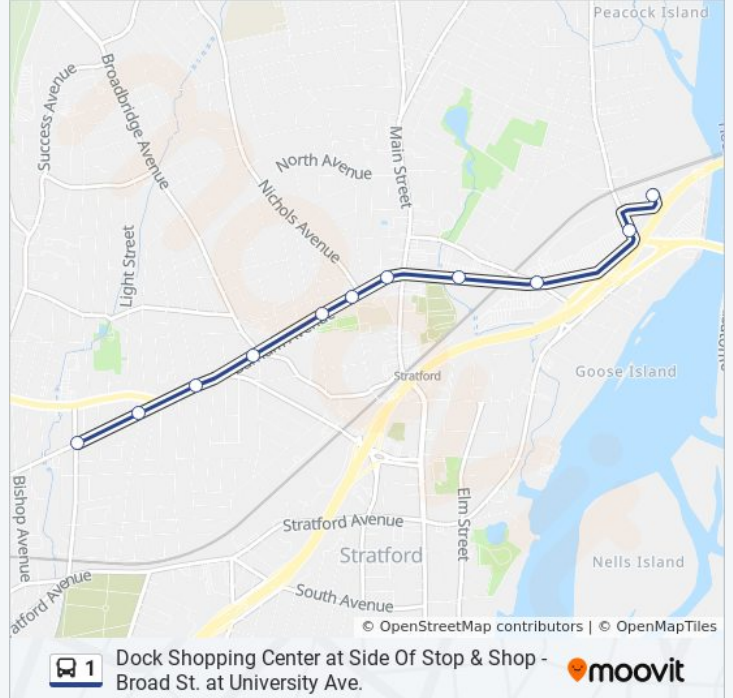

1 bus Info
Direction: Barnum Ave & Ridgefield Ave
Stops: 27
Trip Duration: 30 min
Line Summary:

- Barnum Ave. at East Main St.
- Barnum Ave. at Opposite Brooks St.
- Barnum Ave. at Pembroke St.
- Barnum Ave. at Hallett St.
- Barnum Ave. at Seaview Ave.
- Barnum Ave. at Central Ave.
- Barnum Ave. at 1470 Barnum Ave.

Direction: Barnum Ave & Ridgefield Ave
 11 stops
[VIEW LINE SCHEDULE](#)

- Dock Shopping Center at Side Of Stop & Shop
- East Main St. at Barnum Ave. Cutoff
- Barnum Ave. Cutoff at Opposite Veterans Blvd.
- Barnum Ave. Cutoff at Burlington Coat Factory
- Barnum Ave. at Main St.
- Barnum Ave. at King St.
- Barnum Ave. at California St.
- Barnum Ave. at Broadbridge Ave.
- Barnum Ave. at Barnum Ter.
- Barnum Ave. at Light St.
- Barnum Ave. at Bruce Ave.

1 bus Info

Direction: Barnum Ave & Ridgefield Ave
Stops: 11
Trip Duration: 8 min
Line Summary:

Direction: Downtown Bridgeport

16 stops

[VIEW LINE SCHEDULE](#)

- Barnum Ave. at Bruce Ave.
- Barnum Ave. at Bishop Ave.
- Barnum Ave. at Prince St.
- Barnum Ave. at 1475 Barnum Ave.
- Barnum Ave. at Central Ave.
- Barnum Ave. at Seaview Ave.
- Barnum Ave. at Hallett St.
- Barnum Ave. at Pembroke St.
- Barnum Ave. at Brooks St.
- Barnum Ave. at East Main St.
- Barnum Ave. at Kossuth St.
- Noble Ave. at East Washington Ave.
- East Washington Ave. at William St.
- Housatonic Ave. at East Washington Ave.
- Housatonic Ave. at Congress St.
- Bridgeport Transportation Center

Ferry Blvd. at Minor St.

Dock Shopping Center at Opposite Bj's
Wholesale Club

Dock Shopping Center at Side Of Stop & Shop

Bus time schedules and route maps are available in an online PDF at moovitapp.com. Use the [Moovit App](#) to see live bus times, train schedule or subway schedule, and step-by-step directions for all public transit in New York - New Jersey.