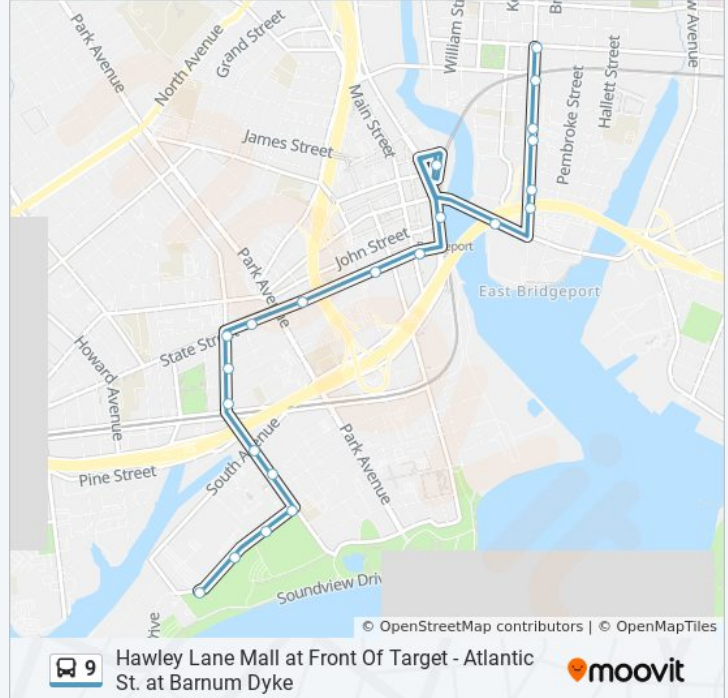

Use the Moovit App to find the closest 9 bus station near you and find out when is the next 9 bus arriving.

**Direction: Downtown Bridgeport**  
 14 stops  
[VIEW LINE SCHEDULE](#)

- Atlantic St. at Barnum Dyke
- Atlantic St. at Opposite Utility Pole 9618
- Atlantic St. at Opposite 850 Atlantic St.
- Atlantic St. at Iranistan Ave.
- Iranistan Ave. at Ridge Ave.
- Iranistan Ave. at South Ave.
- Iranistan Ave. at Black Rock Ave.
- Iranistan Ave. at Cottage St.
- Iranistan Ave. at State St.
- State St. at Seeley St.
- State St. at West Ave.
- State St. at Housatonic Community College
- State St. at Main St.
- Bridgeport Transportation Center

**Direction: East Main St & Barnum Ave**

21 stops

[VIEW LINE SCHEDULE](#)

Atlantic St. at Barnum Dyke  
 Atlantic St. at Opposite Utility Pole 9618  
 Atlantic St. at Opposite 850 Atlantic St.  
 Atlantic St. at Iranistan Ave.  
 Iranistan Ave. at Ridge Ave.  
 Iranistan Ave. at South Ave.  
 Iranistan Ave. at Black Rock Ave.  
 Iranistan Ave. at Cottage St.  
 Iranistan Ave. at State St.  
 State St. at Seeley St.  
 State St. at West Ave.  
 State St. at Housatonic Community College  
 State St. at Main St.  
 Bridgeport Transportation Center  
 Stratford Ave. at Kossuth St.  
 East Main St. at I-95 Overpass  
 East Main St. at Nichols St.  
 East Main St. at Steuben St.

**9 bus Info**

**Direction:** East Main St & Barnum Ave

**Stops:** 21

**Trip Duration:** 20 min

**Line Summary:**

East Main St. at Opposite Burroughs St.

East Main St. at Crescent Ave.

East Main St. at Barnum Ave.

### Direction: Hawley Lane Mall Via E Main St

42 stops

[VIEW LINE SCHEDULE](#)

Atlantic St. at Barnum Dyke

Atlantic St. at Opposite Utility Pole 9618

Atlantic St. at Opposite 850 Atlantic St.

Atlantic St. at Iranistan Ave.