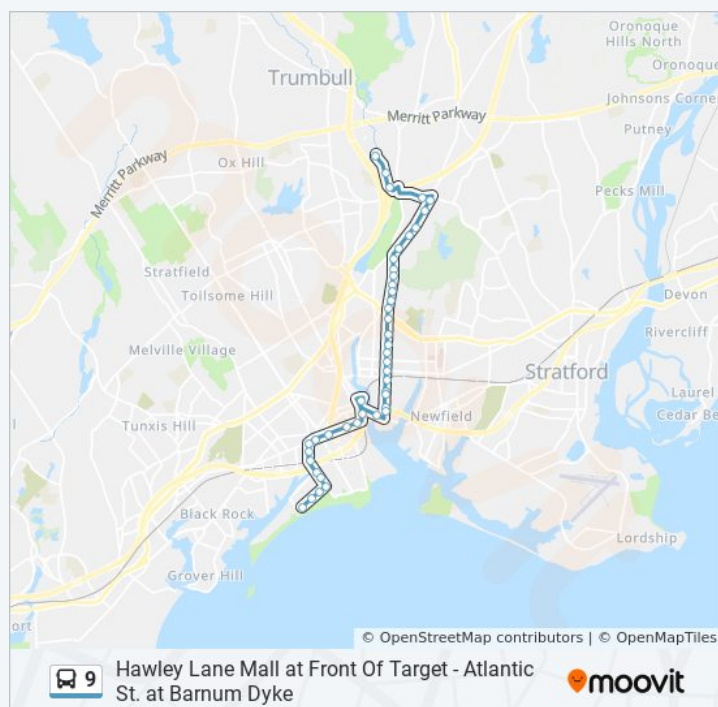

### 9 bus Info

**Direction:** Quarry Road Via E. Main Street & Broadbridge Rd.

**Stops:** 42

**Trip Duration:** 38 min

**Line Summary:**

Huntington Tpk. at Broadbridge Rd.

Broadbridge Rd. at Blueberry Rd.

Quarry Rd. at Opposite Bridgeport P.A.L. Building

Quarry Rd. at Opposite Entrance To Magnet School

Quarry Rd. at 112 Quarry Rd.

**Direction: Seaside Park University Of Bpt Via Iranistan Avenue**

46 stops

[VIEW LINE SCHEDULE](#)

Hawley Lane Mall at Front Of Target