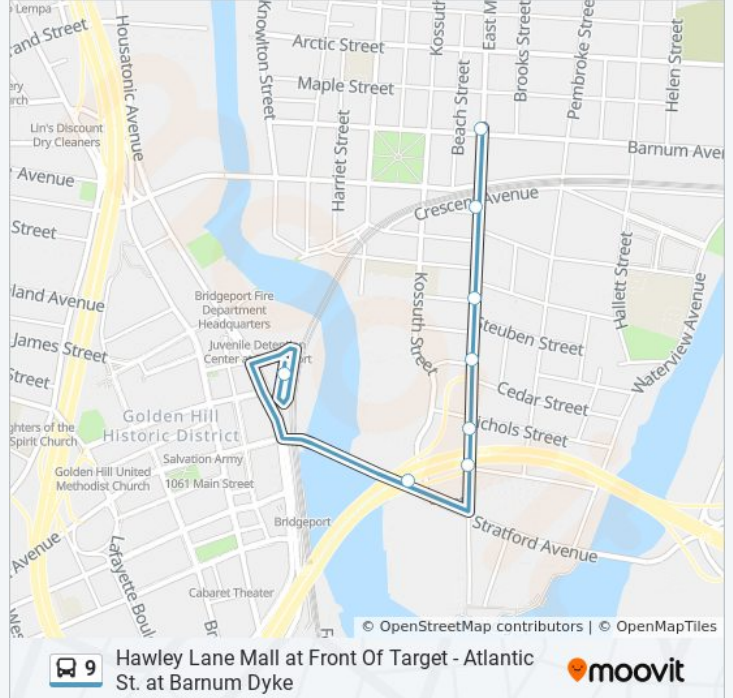

Use the Moovit App to find the closest 9 bus station near you and find out when is the next 9 bus arriving.

**Direction: Downtown Bridgeport**  
 14 stops  
[VIEW LINE SCHEDULE](#)

- Atlantic St. at Barnum Dyke
- Atlantic St. at Opposite Utility Pole 9618
- Atlantic St. at Opposite 850 Atlantic St.
- Atlantic St. at Iranistan Ave.
- Iranistan Ave. at Ridge Ave.
- Iranistan Ave. at South Ave.
- Iranistan Ave. at Black Rock Ave.
- Iranistan Ave. at Cottage St.
- Iranistan Ave. at State St.
- State St. at Seeley St.
- State St. at West Ave.
- State St. at Housatonic Community College
- State St. at Main St.
- Bridgeport Transportation Center

### Direction: Downtown Bridgeport

8 stops

[VIEW LINE SCHEDULE](#)

East Main St. at Barnum Ave.

East Main St. at Crescent Ave.

East Main St. at Burroughs St.

East Main St. at Howe St.

East Main St. at Nichols St.

East Main St. at I-95 Overpass

Stratford Ave. at Kossuth St.

Bridgeport Transportation Center

### 9 bus Info

**Direction:** Downtown Bridgeport

**Stops:** 8

**Trip Duration:** 5 min

**Line Summary:**

**Direction: East Main St & Barnum Ave**

24 stops

[VIEW LINE SCHEDULE](#)