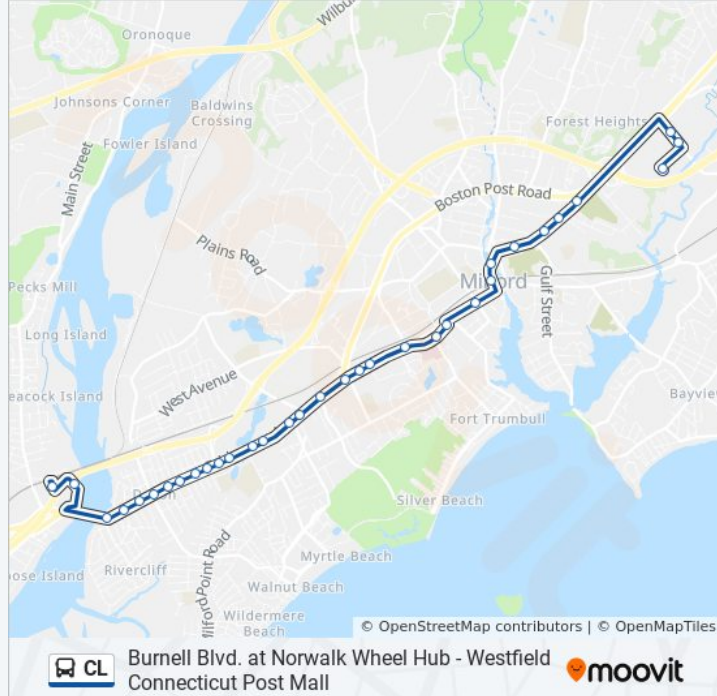

Bridgeport Ave. at Naugatuck Ave.

Bridgeport Ave. at Ormond St.

Bridgeport Ave. at Colonial Ave.

Bridgeport Ave. at Opposite Rivercliff Dr.

Dock Shopping Center at Opposite Bj's Wholesale Club

Dock Shopping Center at Side Of Stop & Shop