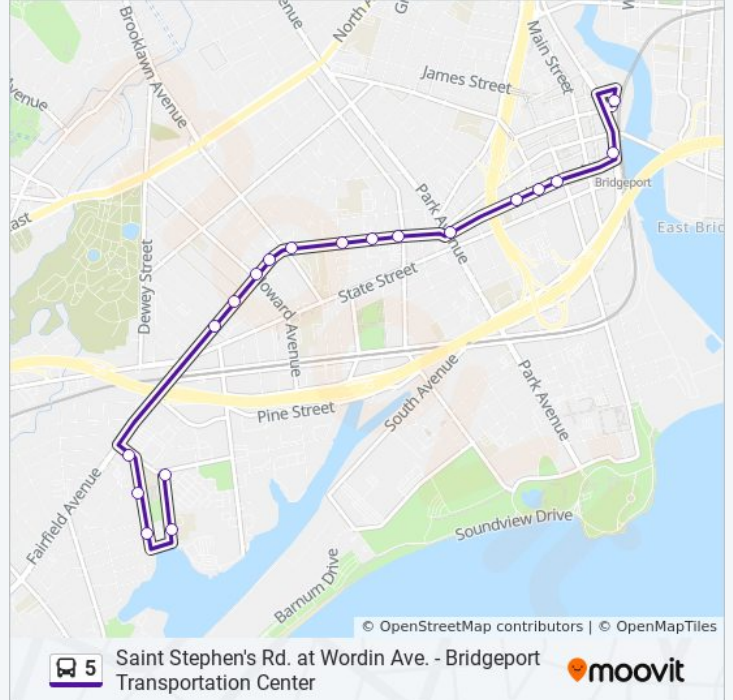

Direction: Downtown Bridgeport

16 stops

[VIEW LINE SCHEDULE](#)

- Saint Stephen's Rd. at Wordin Ave.
- Wordin Ave. at Opposite Ocean Ter.
- Fairfield Ave. at Albion St.
- Fairfield Ave. at Pine St.
- State St. at Bostwick Ave.
- State St. at Hancock Ave.
- State St. at Howard Ave.
- State St. at Clinton Ave.
- State St. at Wordin Ave.
- State St. at Norman St.
- State St. at Iranistan Ave.
- State St. at Seeley St.
- State St. at West Ave.
- State St. at Housatonic Community College
- State St. at Main St.
- Bridgeport Transportation Center

5 bus Info

Direction: P.T. Barnum Apartments Via Commerce Dr

Stops: 30

Trip Duration: 30 min

Line Summary:

Commerce Dr. at Chambers St.

Black Rock Turnpike at Opposite Bj's

Brewster St. at Fairfield Ave.

John St. at Courtland St.

John St. at Park Ave.

Fairfield Ave. at Iranistan Ave.

Fairfield Ave. at Norman St.

Fairfield Ave. at Sherwood Ave.

Fairfield Ave. at Clinton Ave.

Fairfield Ave. at Colorado Ave.

Fairfield Ave. at Howard Ave.

5 bus Info

Direction: P.T.Barnum Apartments Via Fairfield Ave

Stops: 19

Trip Duration: 14 min

Line Summary:

Ocean Ter. at Ocean Ave.

Saint Stephen's Rd. at Yacht St.

Saint Stephen's Rd. at Wordin Ave.