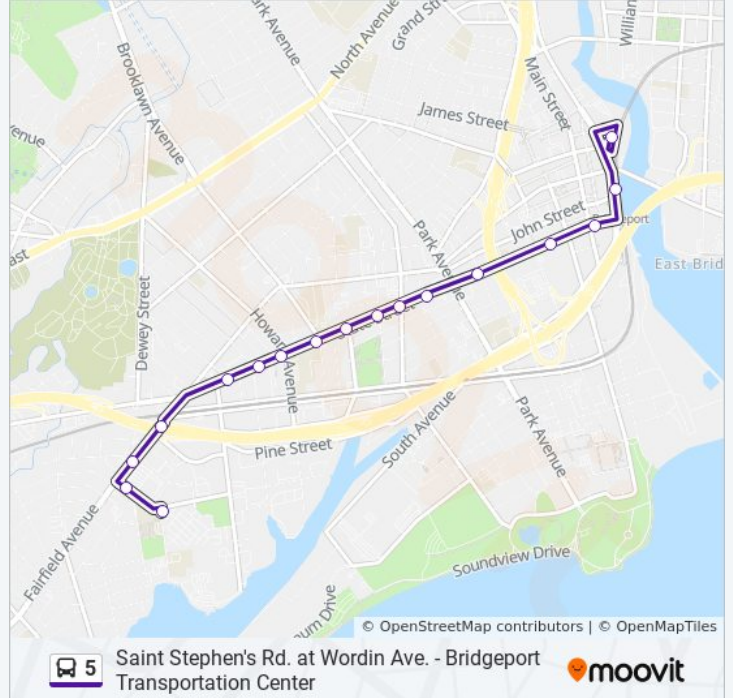

Direction: Downtown Bridgeport

16 stops

[VIEW LINE SCHEDULE](#)

- Saint Stephen's Rd. at Wordin Ave.
- Wordin Ave. at Opposite Ocean Ter.
- Fairfield Ave. at Albion St.
- Fairfield Ave. at Pine St.
- State St. at Bostwick Ave.
- State St. at Hancock Ave.
- State St. at Howard Ave.
- State St. at Clinton Ave.
- State St. at Wordin Ave.
- State St. at Norman St.
- State St. at Iranistan Ave.
- State St. at Seeley St.
- State St. at West Ave.
- State St. at Housatonic Community College
- State St. at Main St.
- Bridgeport Transportation Center

5 bus Info

Direction: Downtown Bridgeport

Stops: 16

Trip Duration: 12 min

Line Summary:

Direction: P.T. Barnum Apartments Via Commerce Dr

30 stops

[VIEW LINE SCHEDULE](#)

Bridgeport Transportation Center

Water St. at John St.

John St. at Broad St.

John St. at Lafayette Blvd.

John St. at Courtland St.

John St. at Park Ave.

Fairfield Ave. at Iranistan Ave.

Fairfield Ave. at Norman St.

Fairfield Ave. at Melrose Ave.

Fairfield Ave. at Ellsworth St.

Fairfield Ave. at Martin Ter.

Fairfield Ave. at Wordin Ave.

Wordin Ave. at Ocean Ter.

Ocean Ter at Osborne St.

Ocean Ter. at Ocean Ave.

Saint Stephen's Rd. at Yacht St.