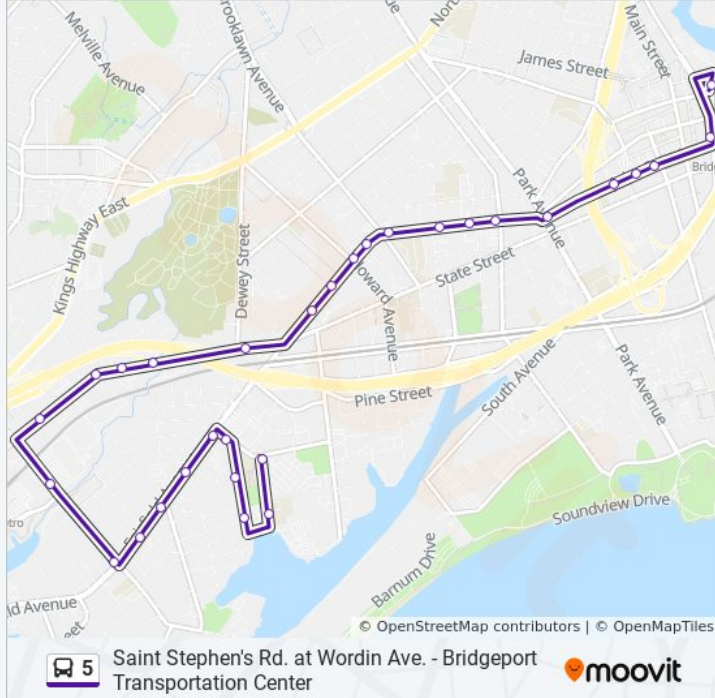

Direction: Downtown Bridgeport

16 stops

[VIEW LINE SCHEDULE](#)

- Saint Stephen's Rd. at Wordin Ave.
- Wordin Ave. at Opposite Ocean Ter.
- Fairfield Ave. at Albion St.
- Fairfield Ave. at Pine St.
- State St. at Bostwick Ave.
- State St. at Hancock Ave.
- State St. at Howard Ave.
- State St. at Clinton Ave.
- State St. at Wordin Ave.
- State St. at Norman St.
- State St. at Iranistan Ave.
- State St. at Seeley St.
- State St. at West Ave.
- State St. at Housatonic Community College
- State St. at Main St.
- Bridgeport Transportation Center

5 bus Info

Direction: P.T. Barnum Apartments Via Commerce Dr

Stops: 30

Trip Duration: 30 min

Line Summary:

Commerce Dr. at Chambers St.

Black Rock Turnpike at Opposite Bj's

Brewster St. at Fairfield Ave.

Fairfield Ave. at Melrose Ave.

Fairfield Ave. at Ellsworth St.

Fairfield Ave. at Martin Ter.

Fairfield Ave. at Wordin Ave.

Wordin Ave. at Ocean Ter.

Ocean Ter at Osborne St.

Ocean Ter. at Ocean Ave.

Saint Stephen's Rd. at Yacht St.

Saint Stephen's Rd. at Wordin Ave.

Direction: P.T.Barnum Apartments Via Fairfield Ave

19 stops

[VIEW LINE SCHEDULE](#)

Bridgeport Transportation Center

Water St. at John St.

John St. at Broad St.

John St. at Lafayette Blvd.