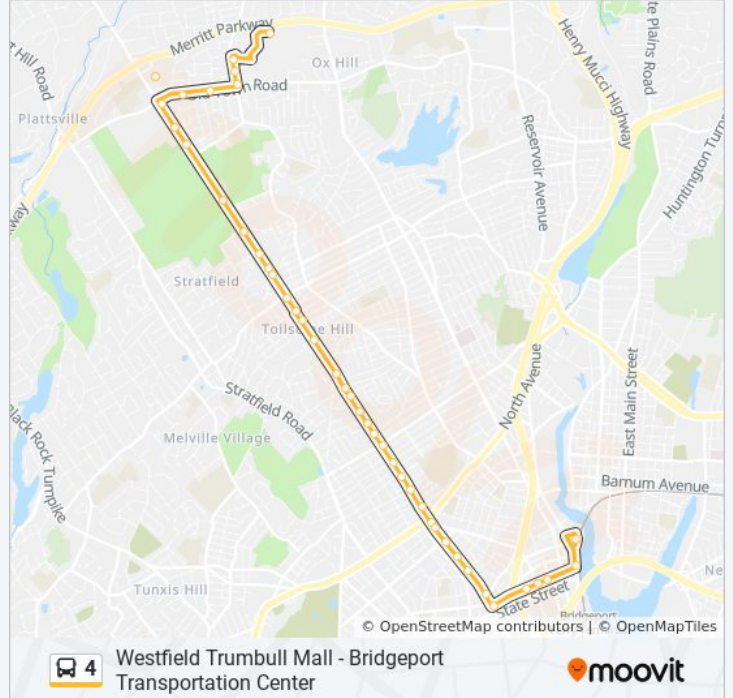

Direction: Downtown Bridgeport Via Park Avenue
 38 stops
[VIEW LINE SCHEDULE](#)

- Westfield Trumbull Mall
- Madison Ave. at Bonheur Rd.
- Madison Ave. at Abric Dr.
- Madison Ave. at Old Town Rd.
- Old Town Rd. at Leighton Rd.
- Old Town Rd. at Maybrook Rd.
- Park Ave. at Jefferson St.
- Park Ave. at Sacred Heart University Entrance
- Park Ave. at Opposite Eckart St.
- Park Ave. at Opposite Geduldig Ave.
- Park Ave. at Valley Rd.
- Park Ave. at Opposite 4000 Park Ave.
- Park Ave. at Opposite 3900 Park Ave.
- Park Ave. at Brion Dr.
- Park Ave. at Wilson St.
- Park Ave. at Merritt St.
- Park Ave. at Toilsome Hill Rd.
- Park Ave. at Jackman Ave.
- Park Ave. at Brooklawn Ave.
- Park Ave. at Mayflower Dr.

4 bus Info

Direction: Trumbull Mall Via Park Avenue

Stops: 42

Trip Duration: 25 min

Line Summary:

Park Ave. at North Ave.
Park Ave. at Lorraine St.
Park Ave. at Chalmers Ave.
Park Ave. at West Morgan Ave.
Park Ave. at Mckinley Ave.
Park Ave. at Capitol Ave.
Park Ave. at Lincoln Ave.
Park Ave. at Opposite Suburban Ave.
Park Ave. at 2600 Park Ave. (Park Royal)
Park Ave. at Benson St.
Park Ave. at Truman St.
Park Ave. at Opposite Brooklawn Ave.
Park Ave. at Opposite Sherley Pl.
Park Ave. at Clark St.
Park Ave. at Merritt St.
Park Ave. at Queen St.
Park Ave. at Rooster River
Park Ave. at 3900 Park Ave.
Park Ave. at 4000 Park Ave.
Park Ave. at Opposite Valley Rd.
Park Ave. at Geduldig Ave.
Park Ave. at Roncalli Hall - Sacred Heart University
Park Ave. at Saint Nicholas Dr.
Park Ave. at Old Town Rd.
Park Ave. at Yale New Haven Park Avenue Medical Center
Old Town Rd. at Opposite Maybrook Rd.
Old Town Rd. at Daniel Dr.
Madison Ave. at Old Town Rd.
Madison Ave. at Green St.
Madison Ave. at Westfield Trumbull Mall Entrance
Westfield Trumbull Mall