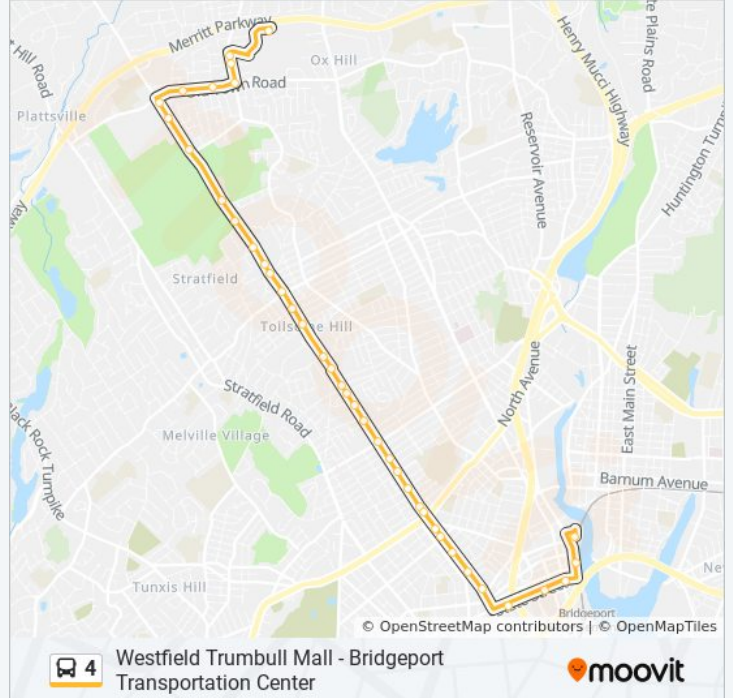

Park Ave. at Powell Ter.
Park Ave. at 2625 Park Ave.
Park Ave. at Suburban Ave.
Park Ave. at Capitol Ave.
Park Ave. at West Mckinley Ave.
Park Ave. at Dixon St.
Park Ave. at Wade St.
Park Ave. at Lorraine Ter.
Park Ave. at North Ave.
Park Ave. at Beechwood Ave.
Park Ave. at Maplewood Ave.
Park Ave. at Benham Ave.
Park Ave. at Wood Ave.
Park Ave. at Laurel Ave.
State St. at West Ave.
State St. at Housatonic Community College
State St. at Main St.
Bridgeport Transportation Center

Direction: Trumbull Mall Via Park Avenue

42 stops

[VIEW LINE SCHEDULE](#)

Bridgeport Transportation Center
Water St. at John St.
John St. at Broad St.
John St. at Lafayette Blvd.
John St. at Courtland St.
John St. at Park Ave.
Park Ave. at Laurel Ave.
Park Ave. at Vine St.
Park Ave. at Benham Ave.
Park Ave. at Maplewood Ave.
Park Ave. at Pequonnock St.

4 bus Time Schedule

Trumbull Mall Via Park Avenue Route Timetable:

Sunday	8:00 AM - 7:00 PM
Monday	6:50 AM - 9:50 PM
Tuesday	6:50 AM - 9:50 PM
Wednesday	6:50 AM - 9:50 PM
Thursday	6:50 AM - 9:50 PM
Friday	6:50 AM - 9:50 PM
Saturday	8:50 AM - 9:50 PM

4 bus Info

Direction: Trumbull Mall Via Park Avenue

Stops: 42

Trip Duration: 25 min

Line Summary: